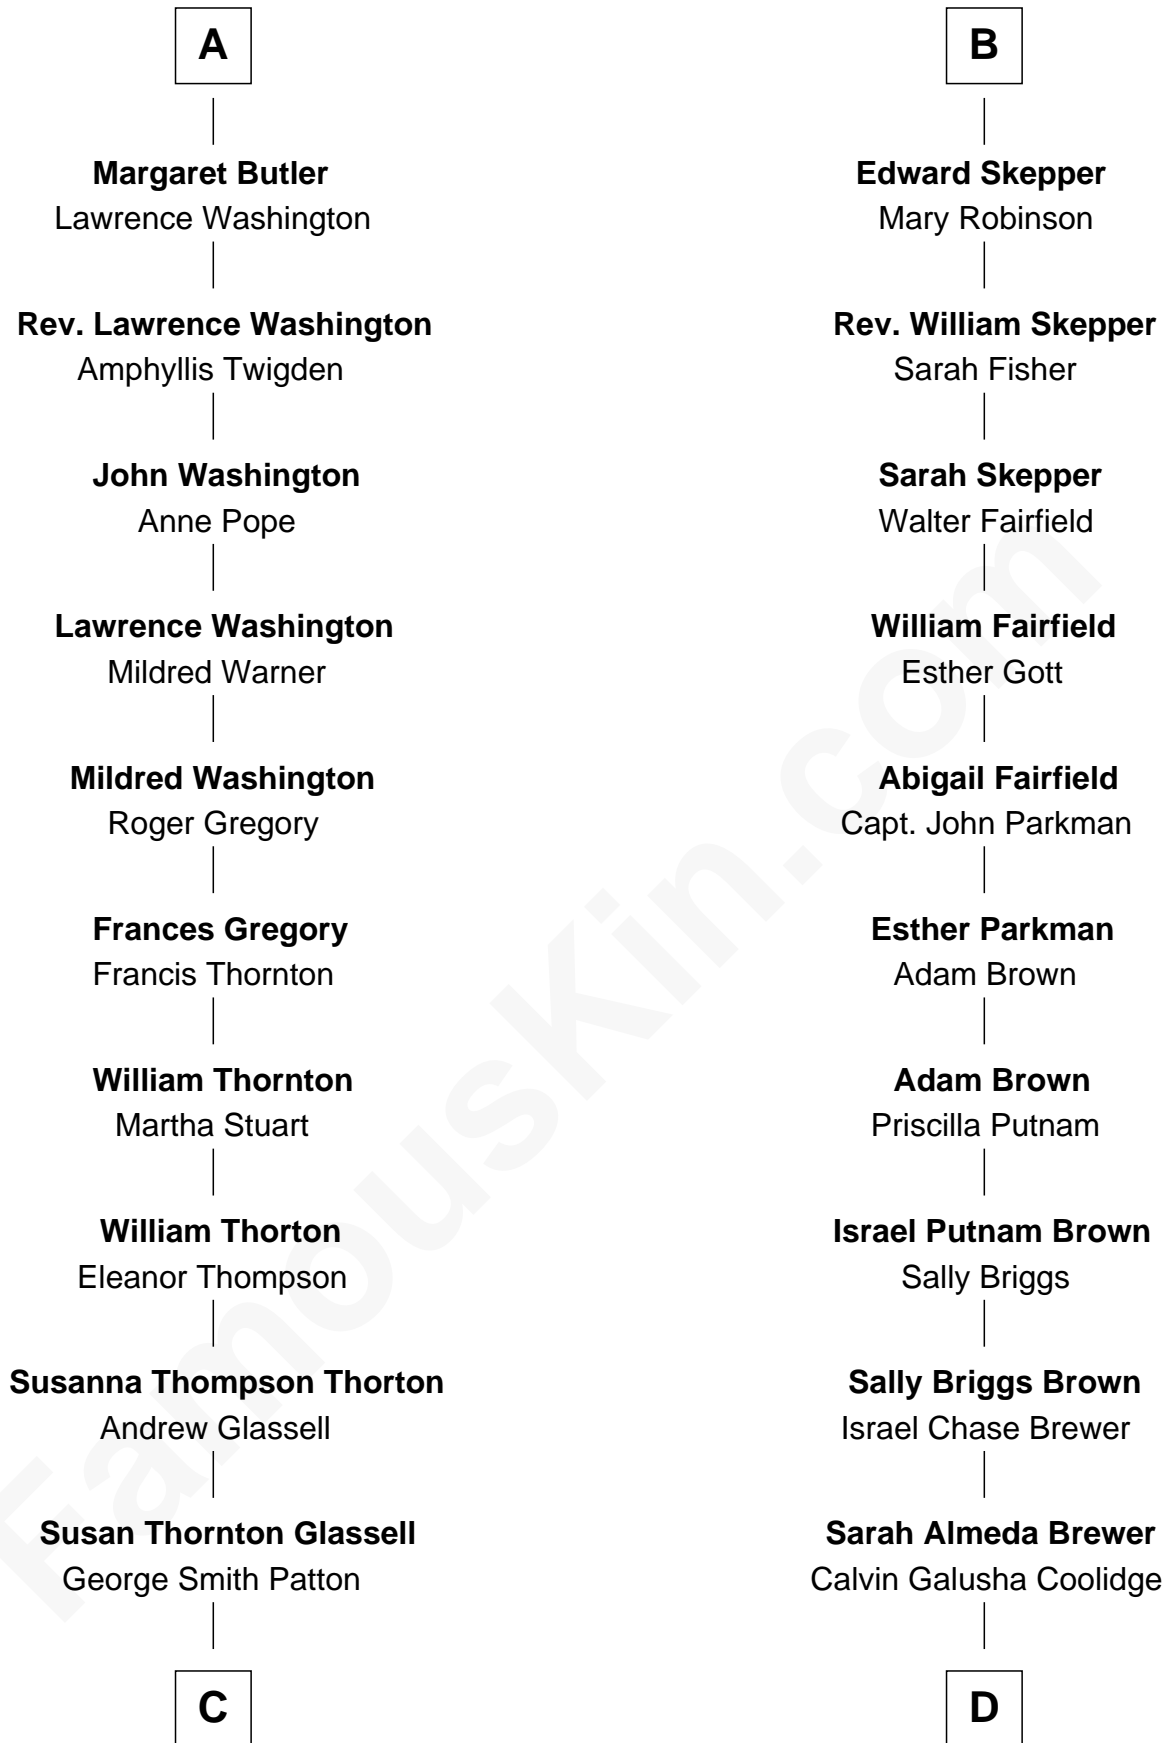

FamousKin.com
Relationship Chart of
General George S. Patton

U.S. Army - World War II

18th cousin of

Calvin Coolidge

30th U.S. President

Sir Philip le Despencer

Elizabeth - - - - -

Alice le Despenser

Anne Clarell

Margaret Sutton

John Butler

William Butler

Margaret Greeke

A

Sir Philip le Despencer

Elizabeth de Tibetot

Margery Despencer

Sir Roger Wentworth

Sir Philip Wentworth

Mary Clifford

Elizabeth Wentworth

Sir Martin de la See

Joan de la See

Sir Piers Hildyard

Isabel Hildyard

Ralph Legard

Joan Ledgard

Richard Skepper

B

C

George Smith Patton

Ruth Wilson