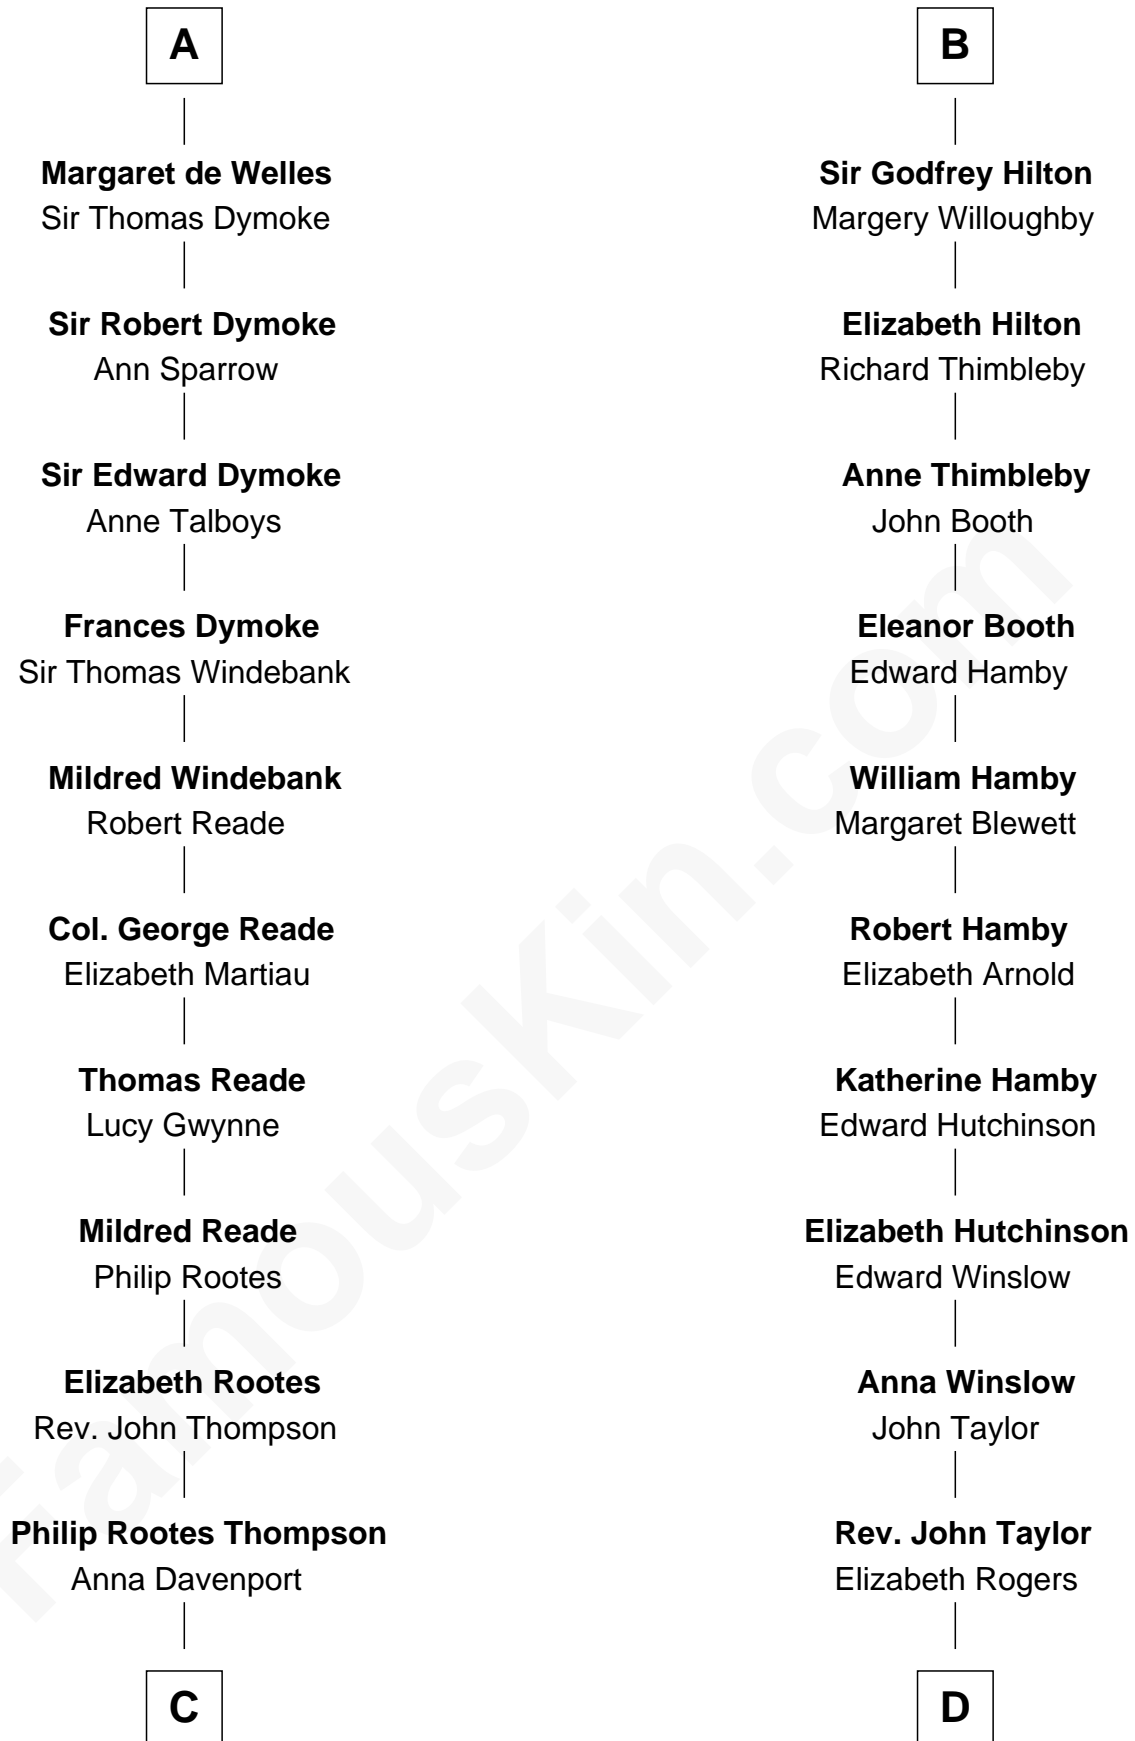

FamousKin.com
Relationship Chart of
General George S. Patton
U.S. Army - World War II

18th cousin 3 times removed of
Nicholas Gilman
Signer of the U.S. Constitution

C

Eleanor Thompson

William Thorton

Susanna Thompson Thorton