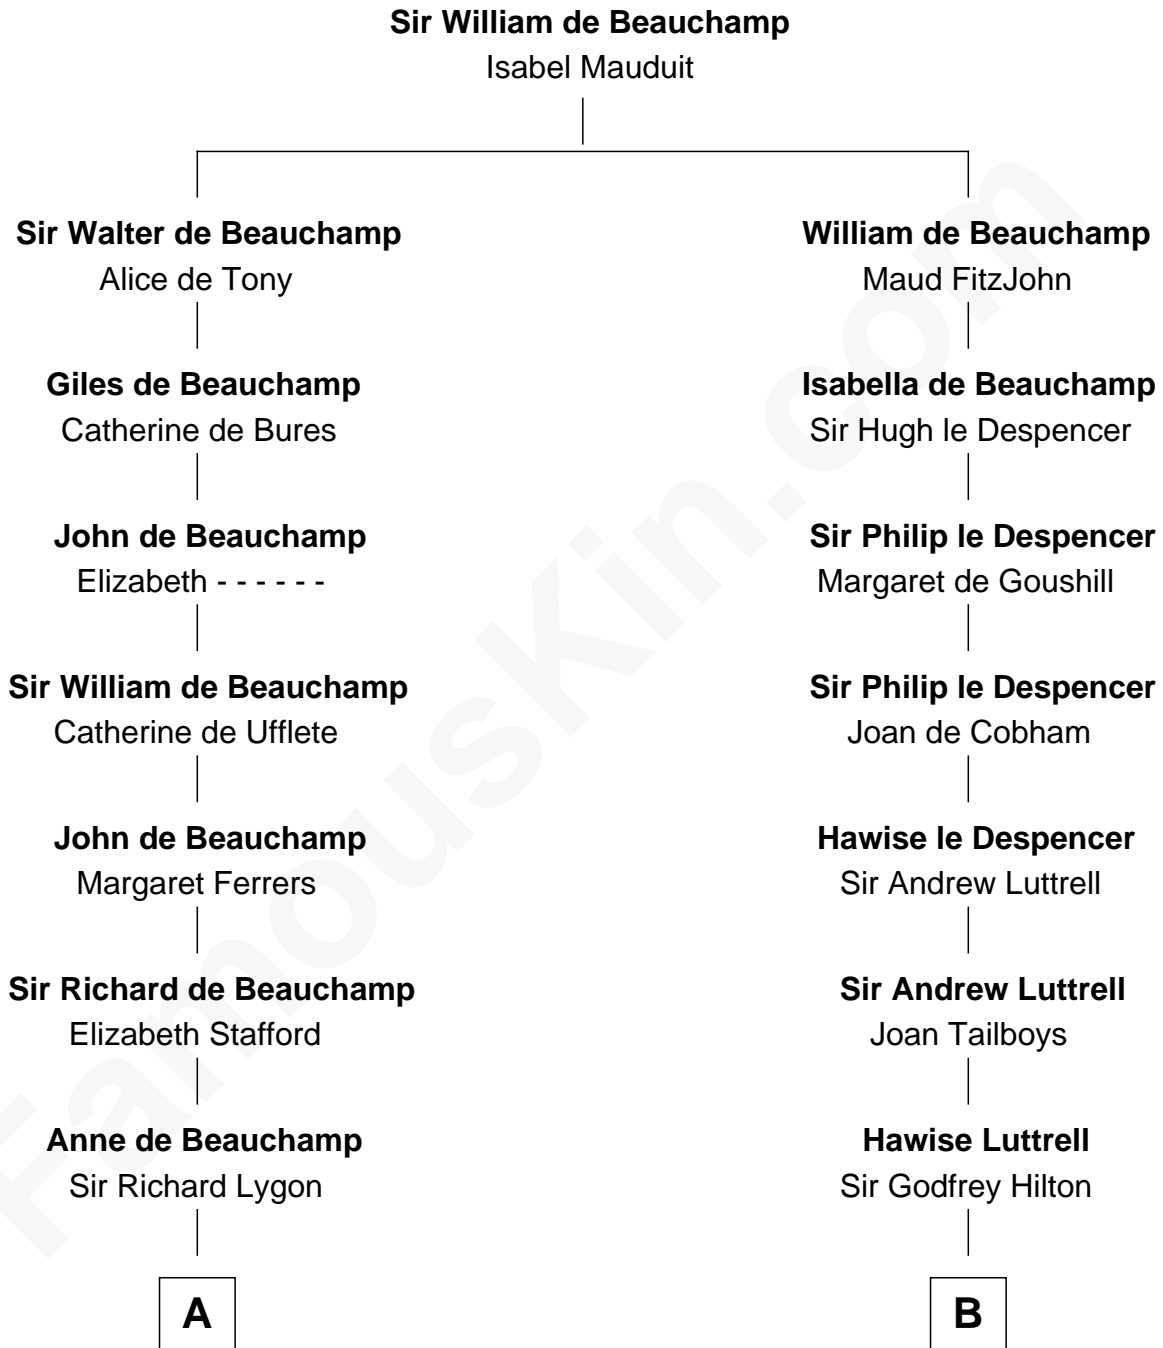

FamousKin.com
Relationship Chart of
General George S. Patton
U.S. Army - World War II

18th cousin 3 times removed of
Nicholas Gilman
Signer of the U.S. Constitution

C

William Thorton
Eleanor Thompson

Susanna Thompson Thorton
Andrew Glassell

Susan Thornton Glassell
George Smith Patton

George Smith Patton
Ruth Wilson

General George S. Patton
U.S. Army - World War II

D

Ann Taylor
Nicholas Gilman

Nicholas Gilman
Signer of the U.S. Constitution

FamousKin.com