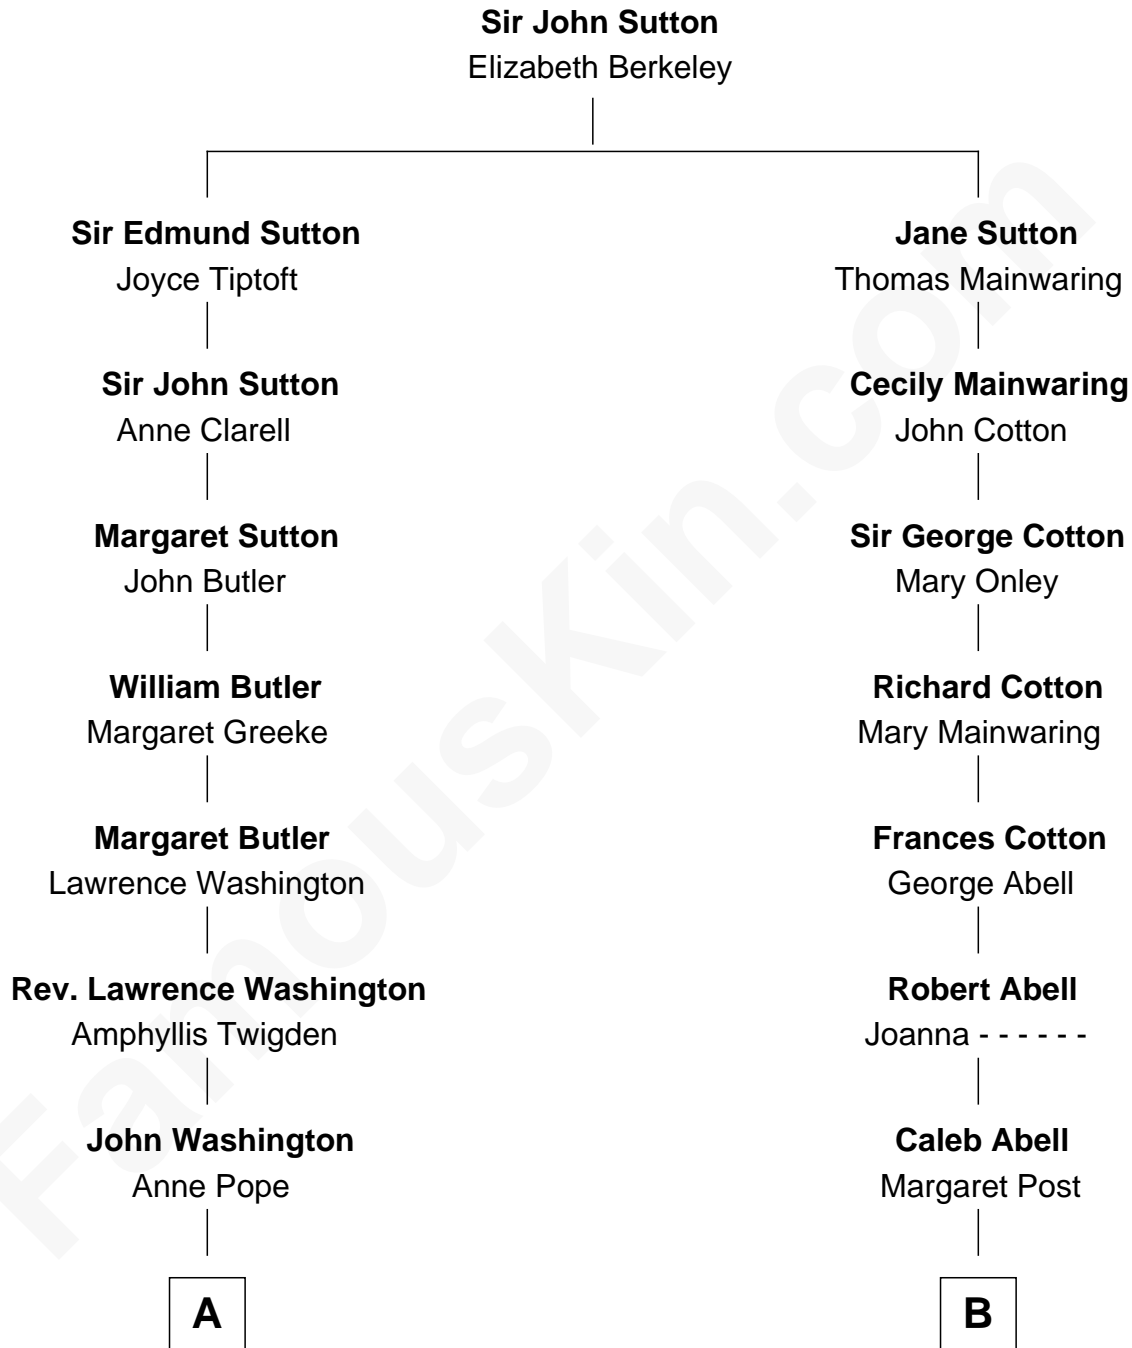

**FamousKin.com**  
**Relationship Chart of**  
**General George S. Patton**  
*U.S. Army - World War II*

15th cousin 2 times removed of

**Richard Gere**  
*Movie Actor*

Richard Gere photo by [Francesco \(spaceodissey\)](#) (CC BY 2.0)