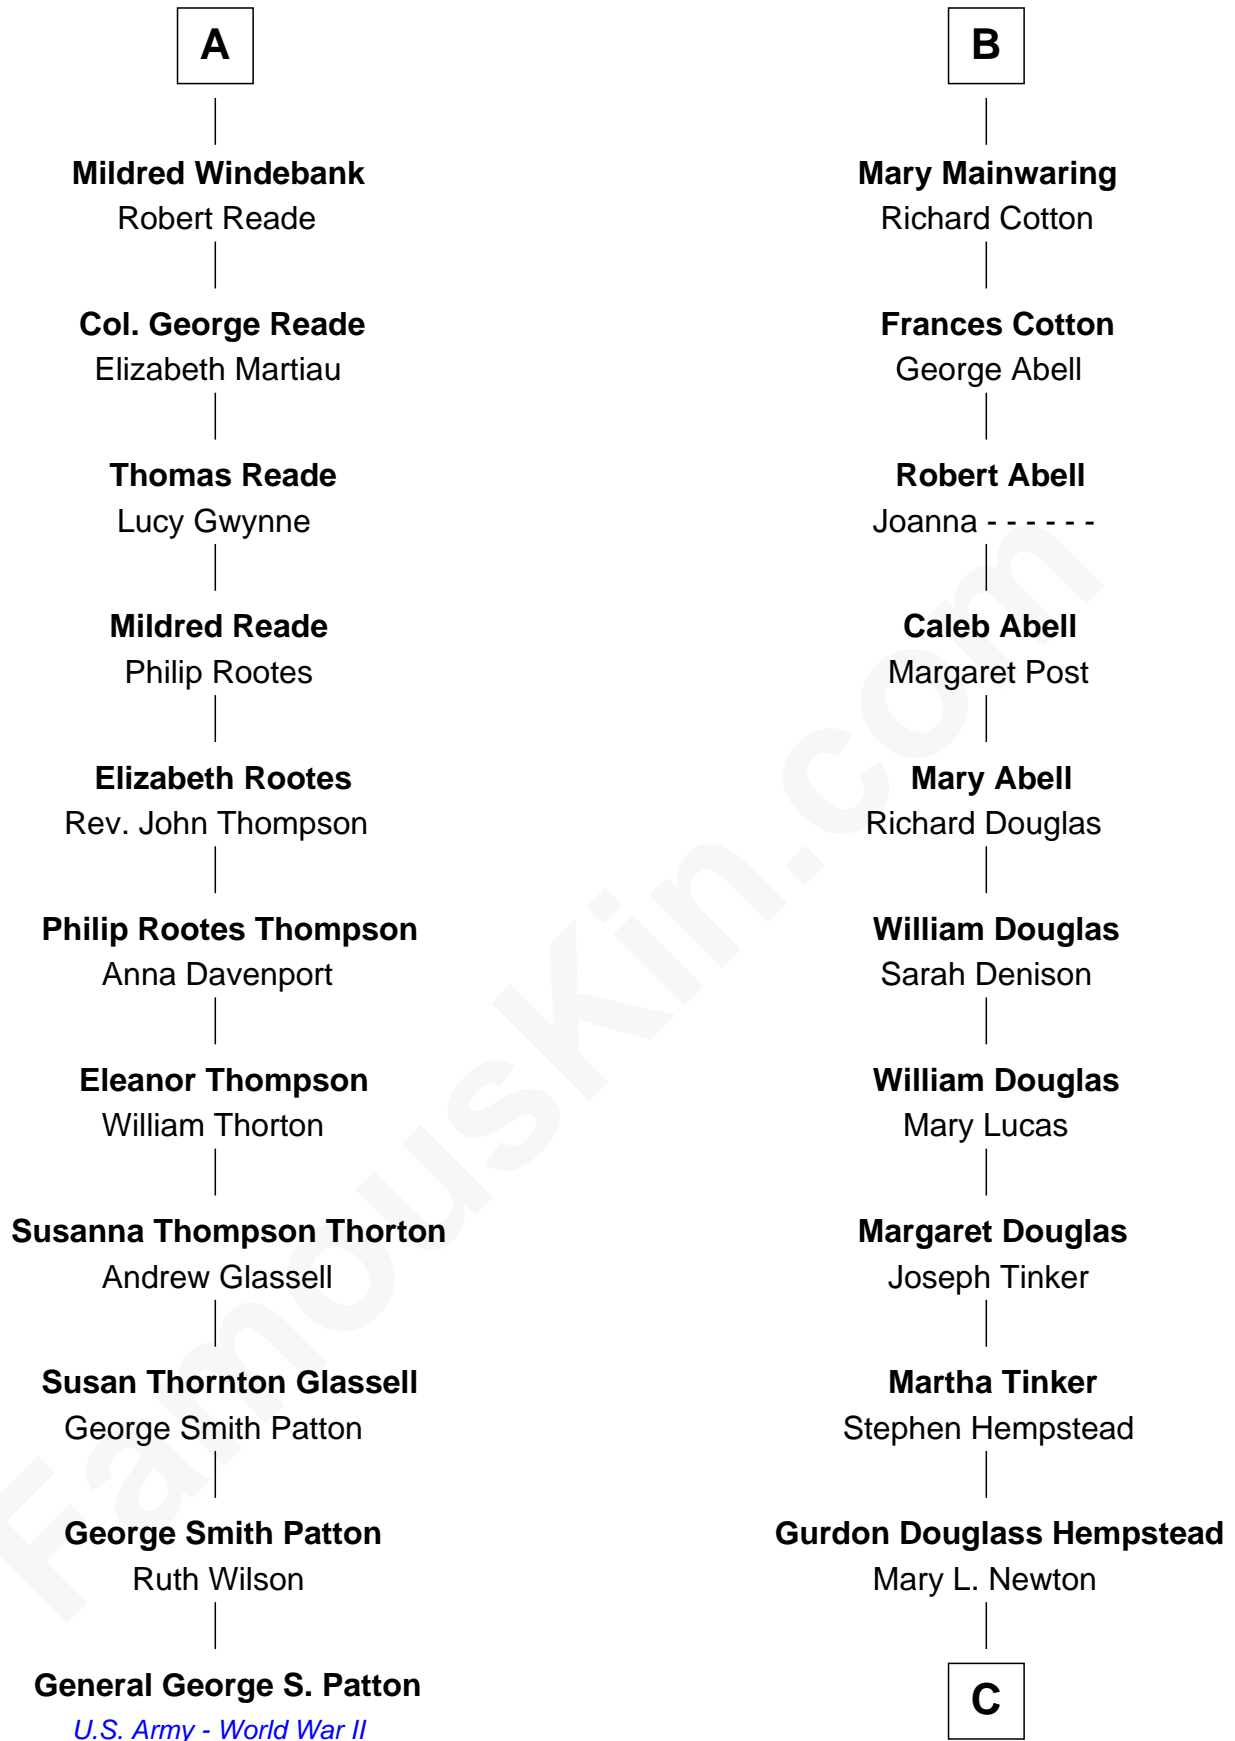

**FamousKin.com**  
**Relationship Chart of**  
**General George S. Patton**  
*U.S. Army - World War II*

17th cousin 4 times removed of

**Richard Gere**  
*Movie Actor*

**John de Welles**  
Maud de Roos

C

**Julia Anne Hempstead**

Elisha Thomas Tiffany

**Nelson Leroy Tiffany**

Evaline Harriet Williams

**William Stanton Tiffany**

Anna Rebecca Stevens

**Doris Anna Tiffany**