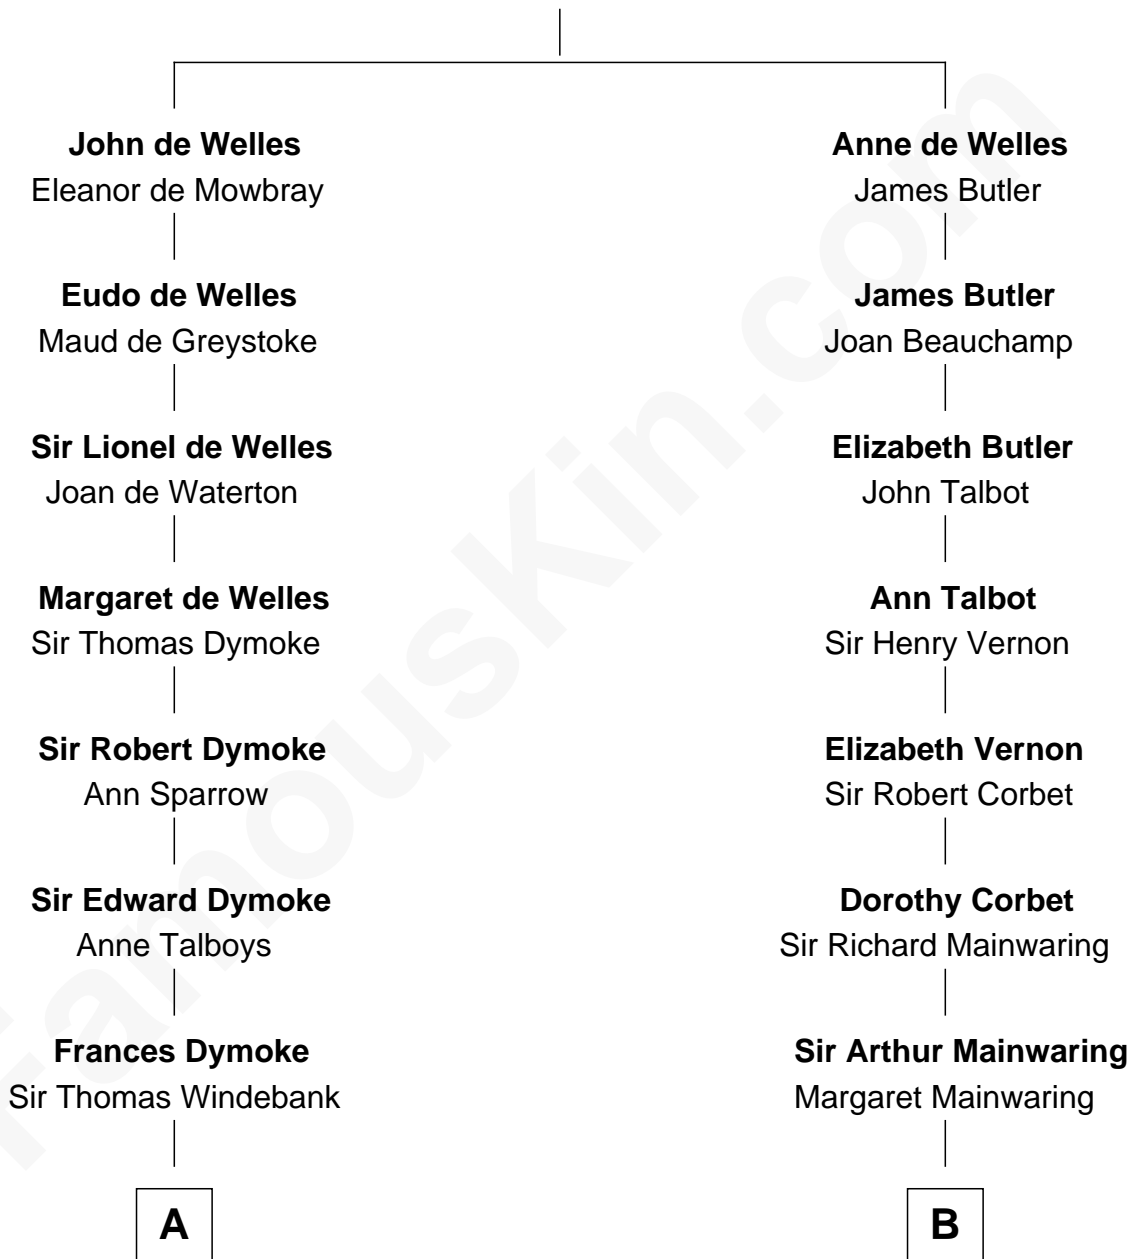

**FamousKin.com**  
**Relationship Chart of**  
**General George S. Patton**  
*U.S. Army - World War II*

17th cousin 4 times removed of

**Richard Gere**  
*Movie Actor*

**John de Welles**  
Maud de Roos

C

**Julia Anne Hempstead**

Elisha Thomas Tiffany

**Nelson Leroy Tiffany**

Evaline Harriet Williams

**William Stanton Tiffany**

Anna Rebecca Stevens

**Doris Anna Tiffany**