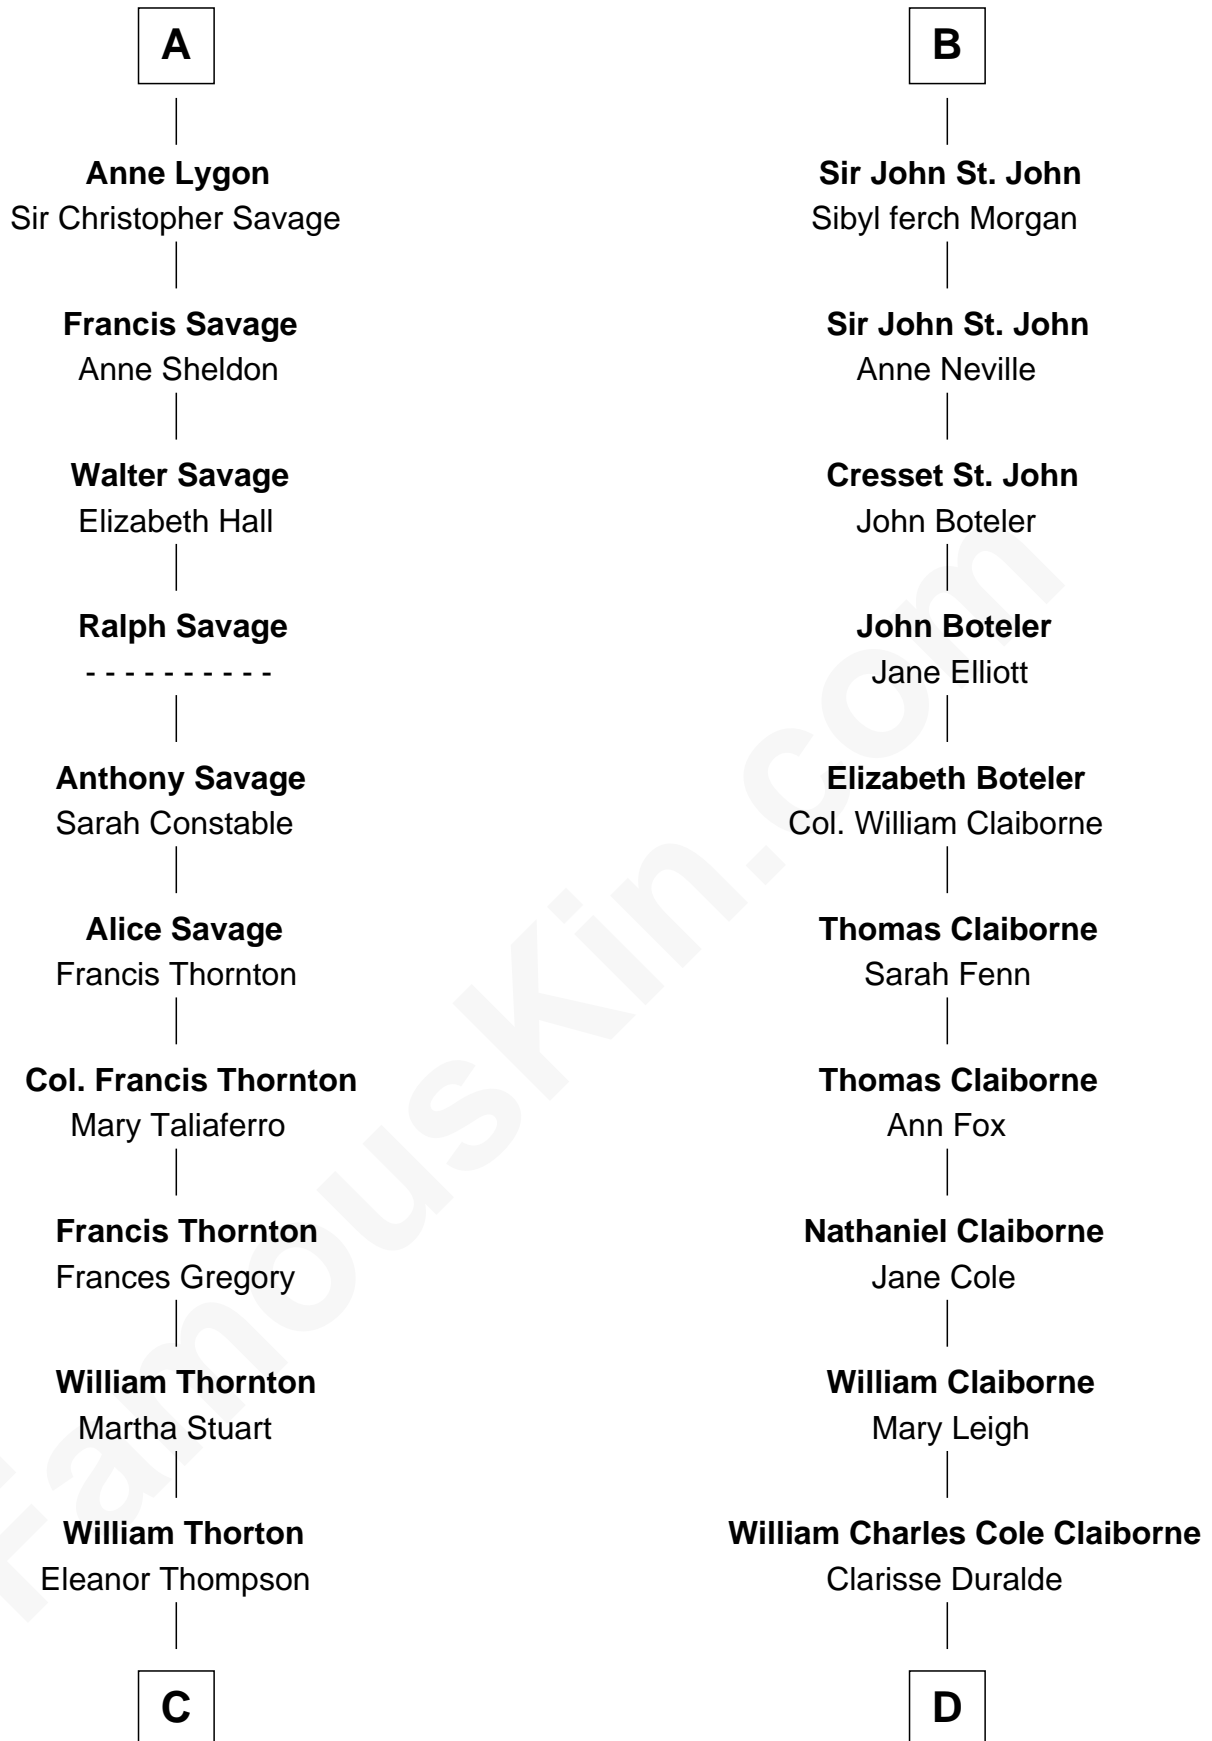

**FamousKin.com**  
**Relationship Chart of**  
**General George S. Patton**  
*U.S. Army - World War II*

**20th cousin of**

**Liz Claiborne**

*Fashion Designer and Founder of Liz Claiborne Inc.*

FamousKin.com