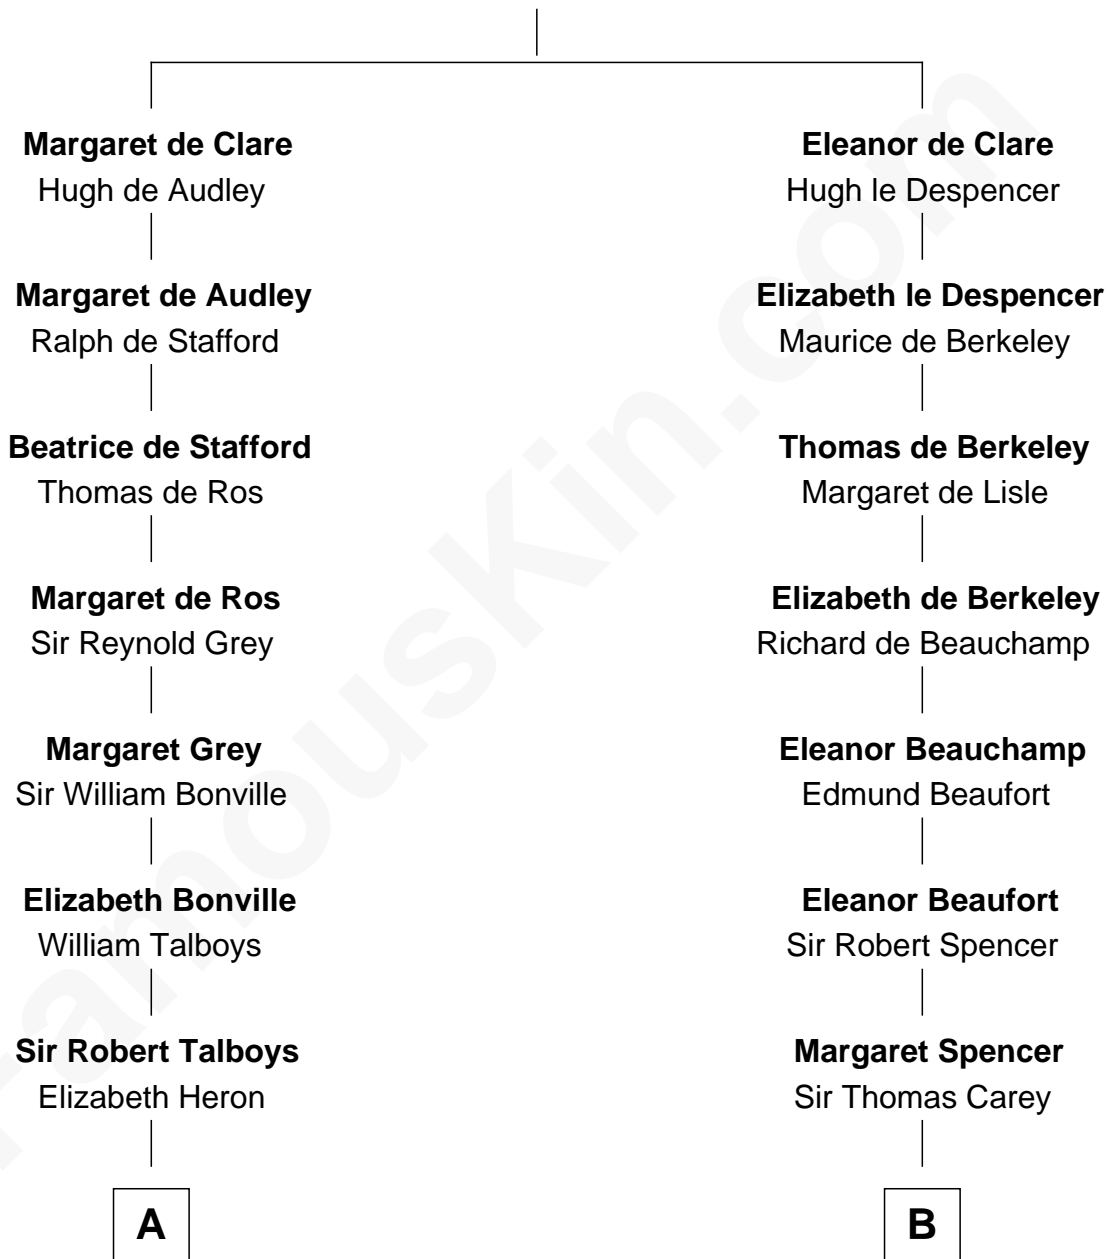

## Relationship Chart of

### General George S. Patton

*U.S. Army - World War II*

20th cousin of

**Liz Claiborne**

*Fashion Designer and Founder of Liz Claiborne Inc.*

**Sir Gilbert de Clare**

Joan of Acre

**C**

**Susanna Thompson Thornton**

Andrew Glassell

**Susan Thornton Glassell**

George Smith Patton

**George Smith Patton**

Ruth Wilson

**General George S. Patton**

*U.S. Army - World War II*