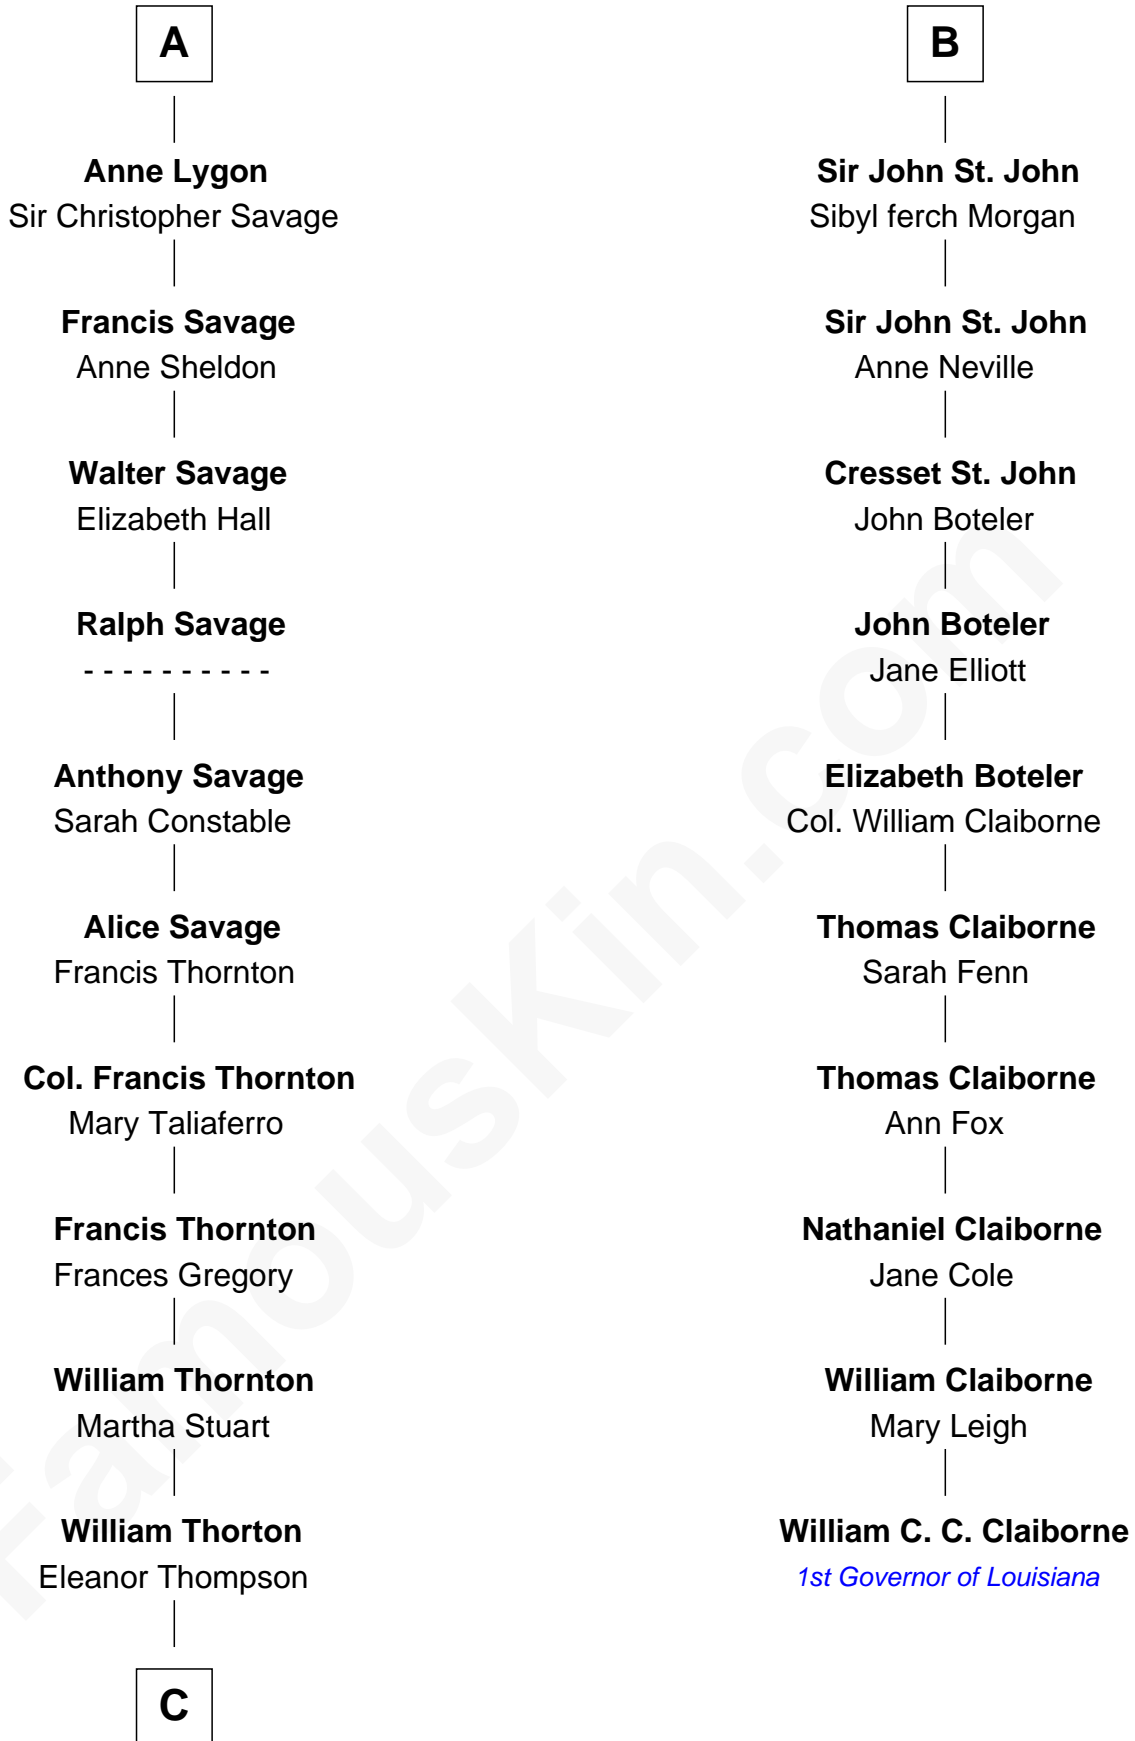

FamousKin.com
Relationship Chart of
General George S. Patton
U.S. Army - World War II

16th cousin 4 times removed of
William C. C. Claiborne
1st Governor of Louisiana

C

—
Susanna Thompson Thorton

Andrew Glassell

—
Susan Thornton Glassell

George Smith Patton

—
George Smith Patton

Ruth Wilson

—
General George S. Patton

U.S. Army - World War II

FamousKin.com