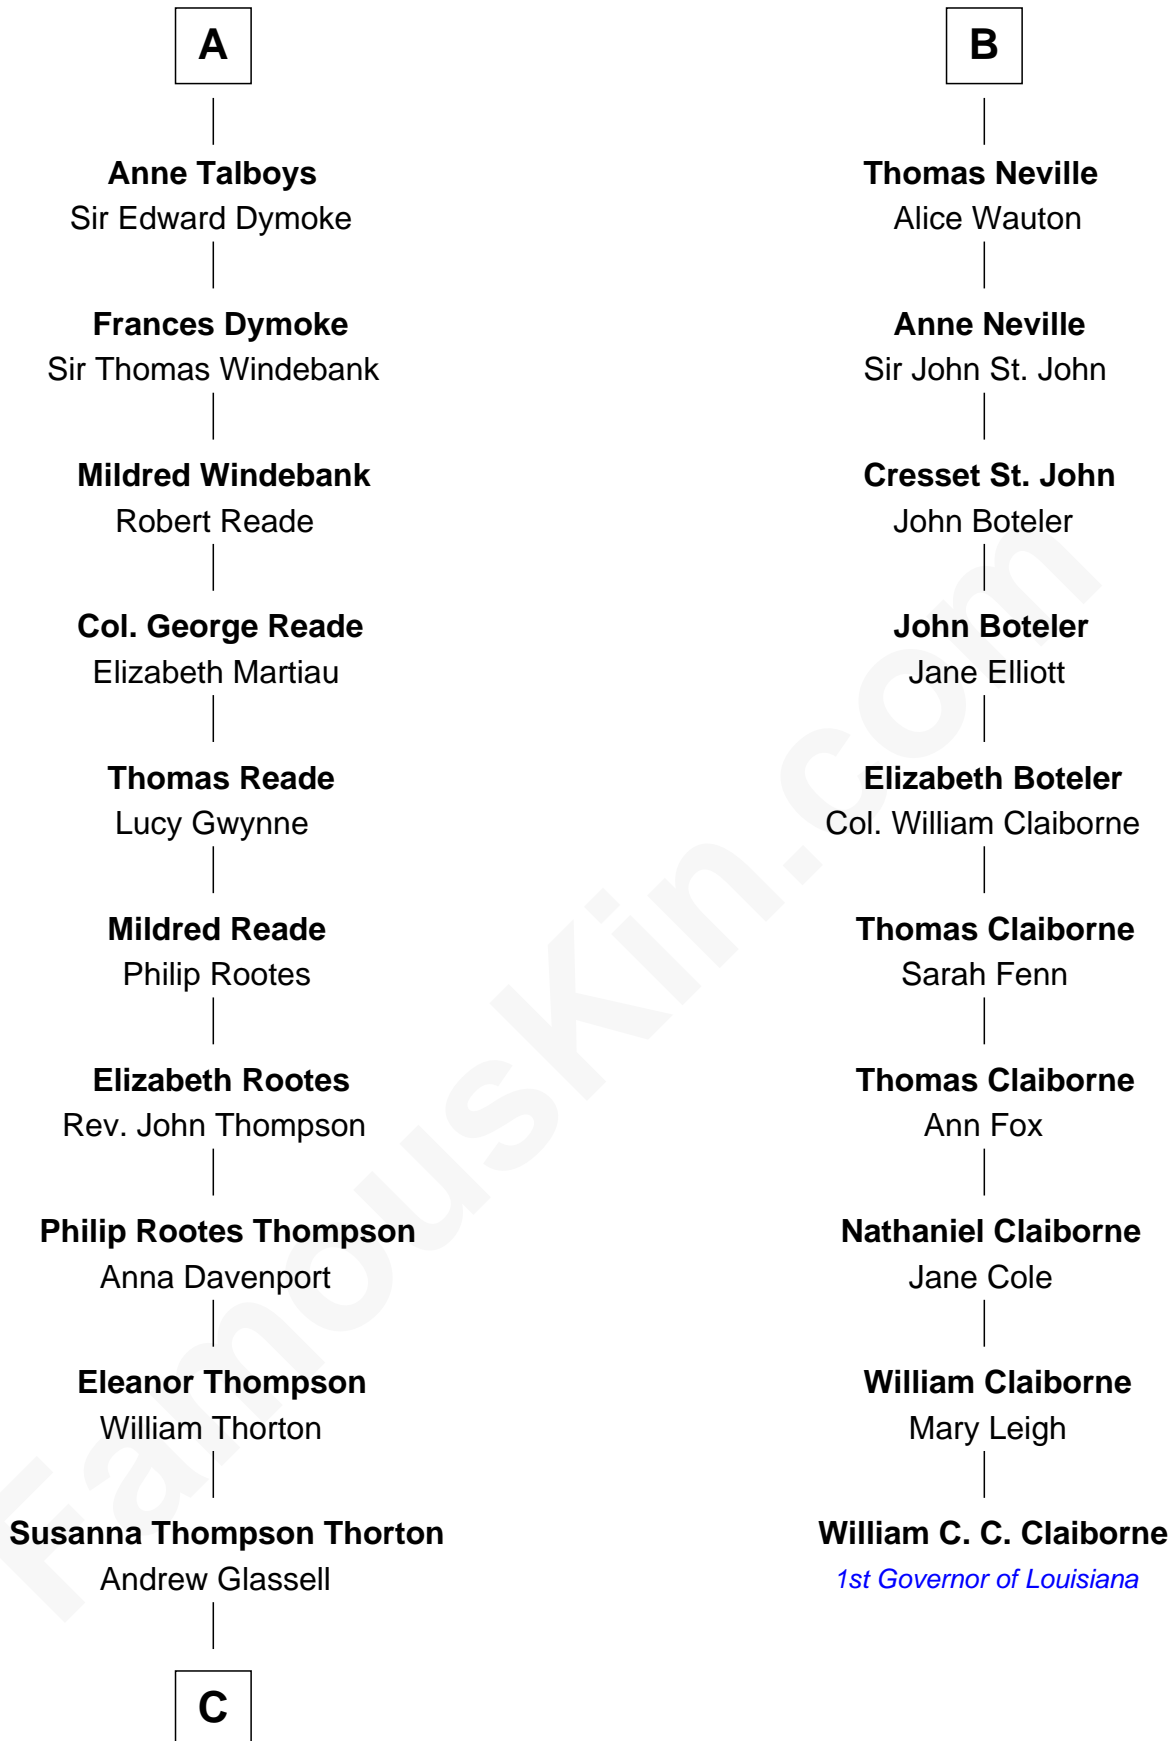

FamousKin.com
Relationship Chart of
General George S. Patton
U.S. Army - World War II

16th cousin 3 times removed of
William C. C. Claiborne
1st Governor of Louisiana

C

—
Susan Thornton Glassell

George Smith Patton

—
George Smith Patton

Ruth Wilson

—
General George S. Patton

U.S. Army - World War II

FamousKin.com