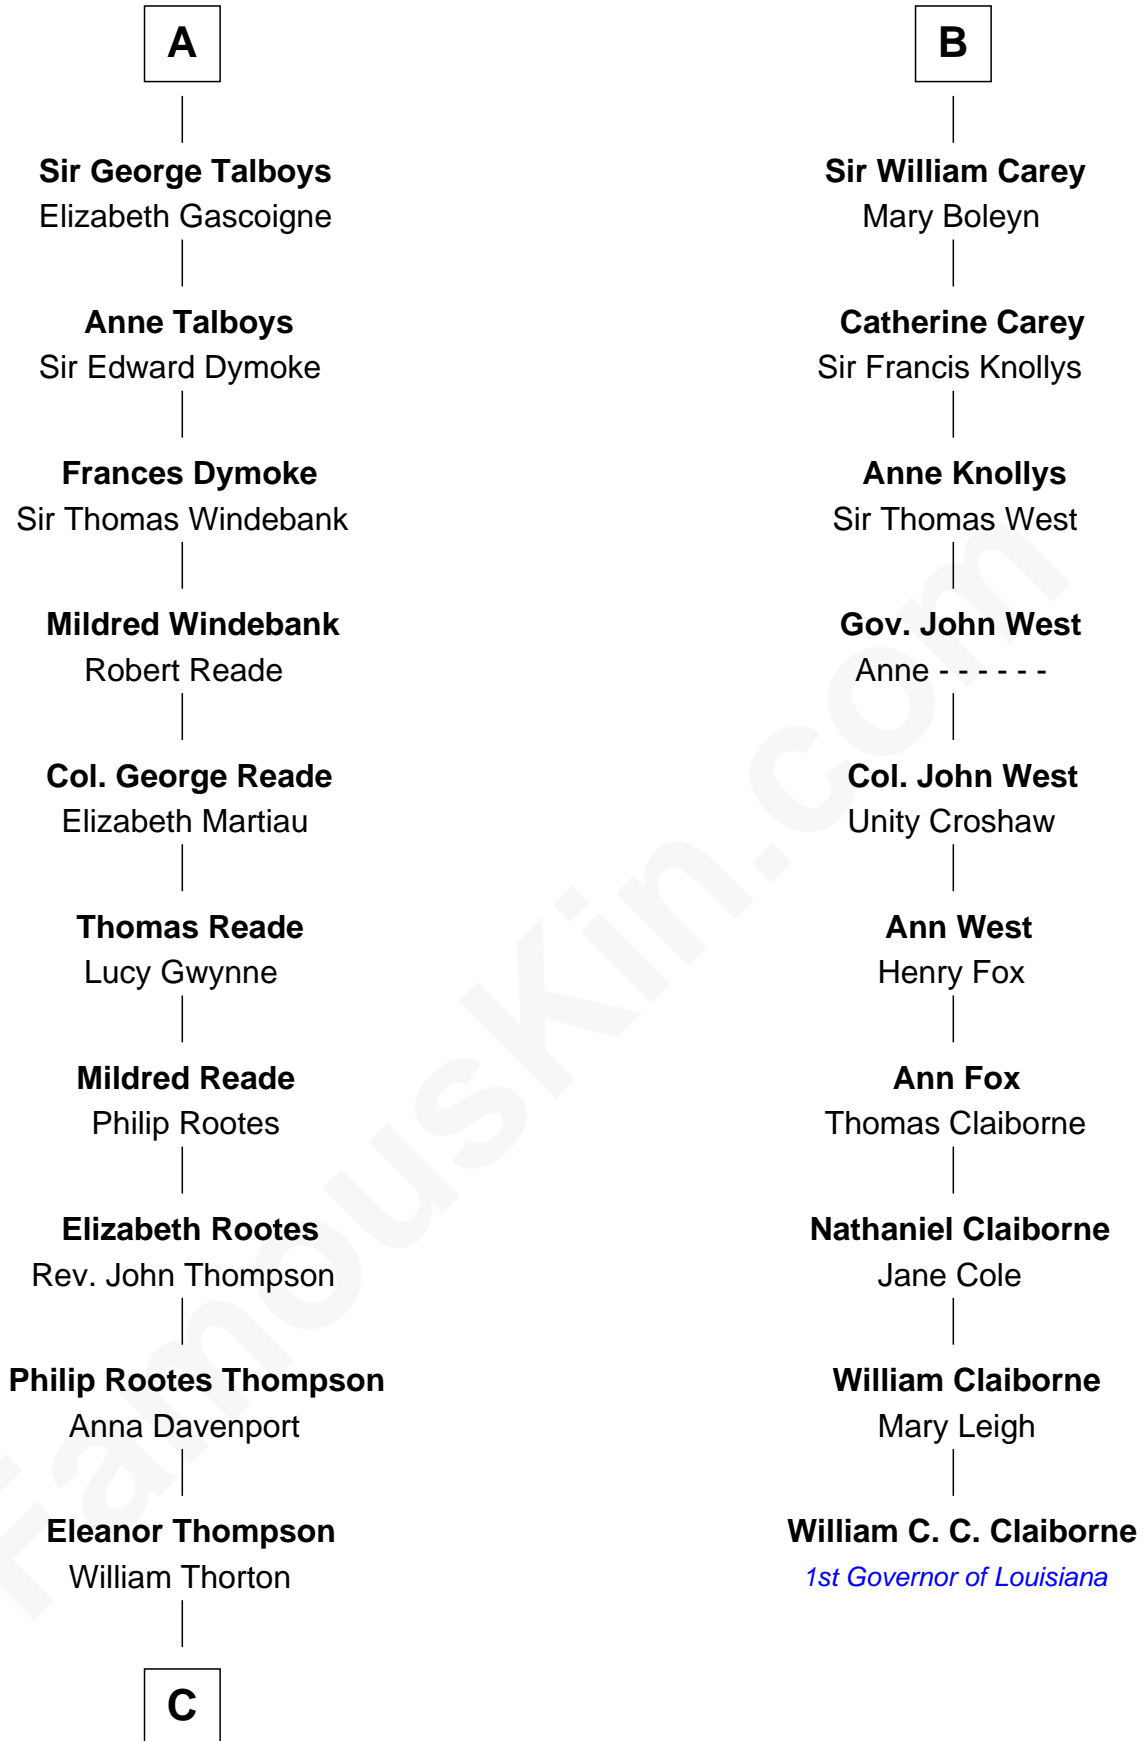

FamousKin.com
Relationship Chart of
General George S. Patton
U.S. Army - World War II

16th cousin 4 times removed of
William C. C. Claiborne
1st Governor of Louisiana

C

—
Susanna Thompson Thorton

Andrew Glassell

—
Susan Thornton Glassell

George Smith Patton

—
George Smith Patton

Ruth Wilson

—
General George S. Patton

U.S. Army - World War II

FamousKin.com