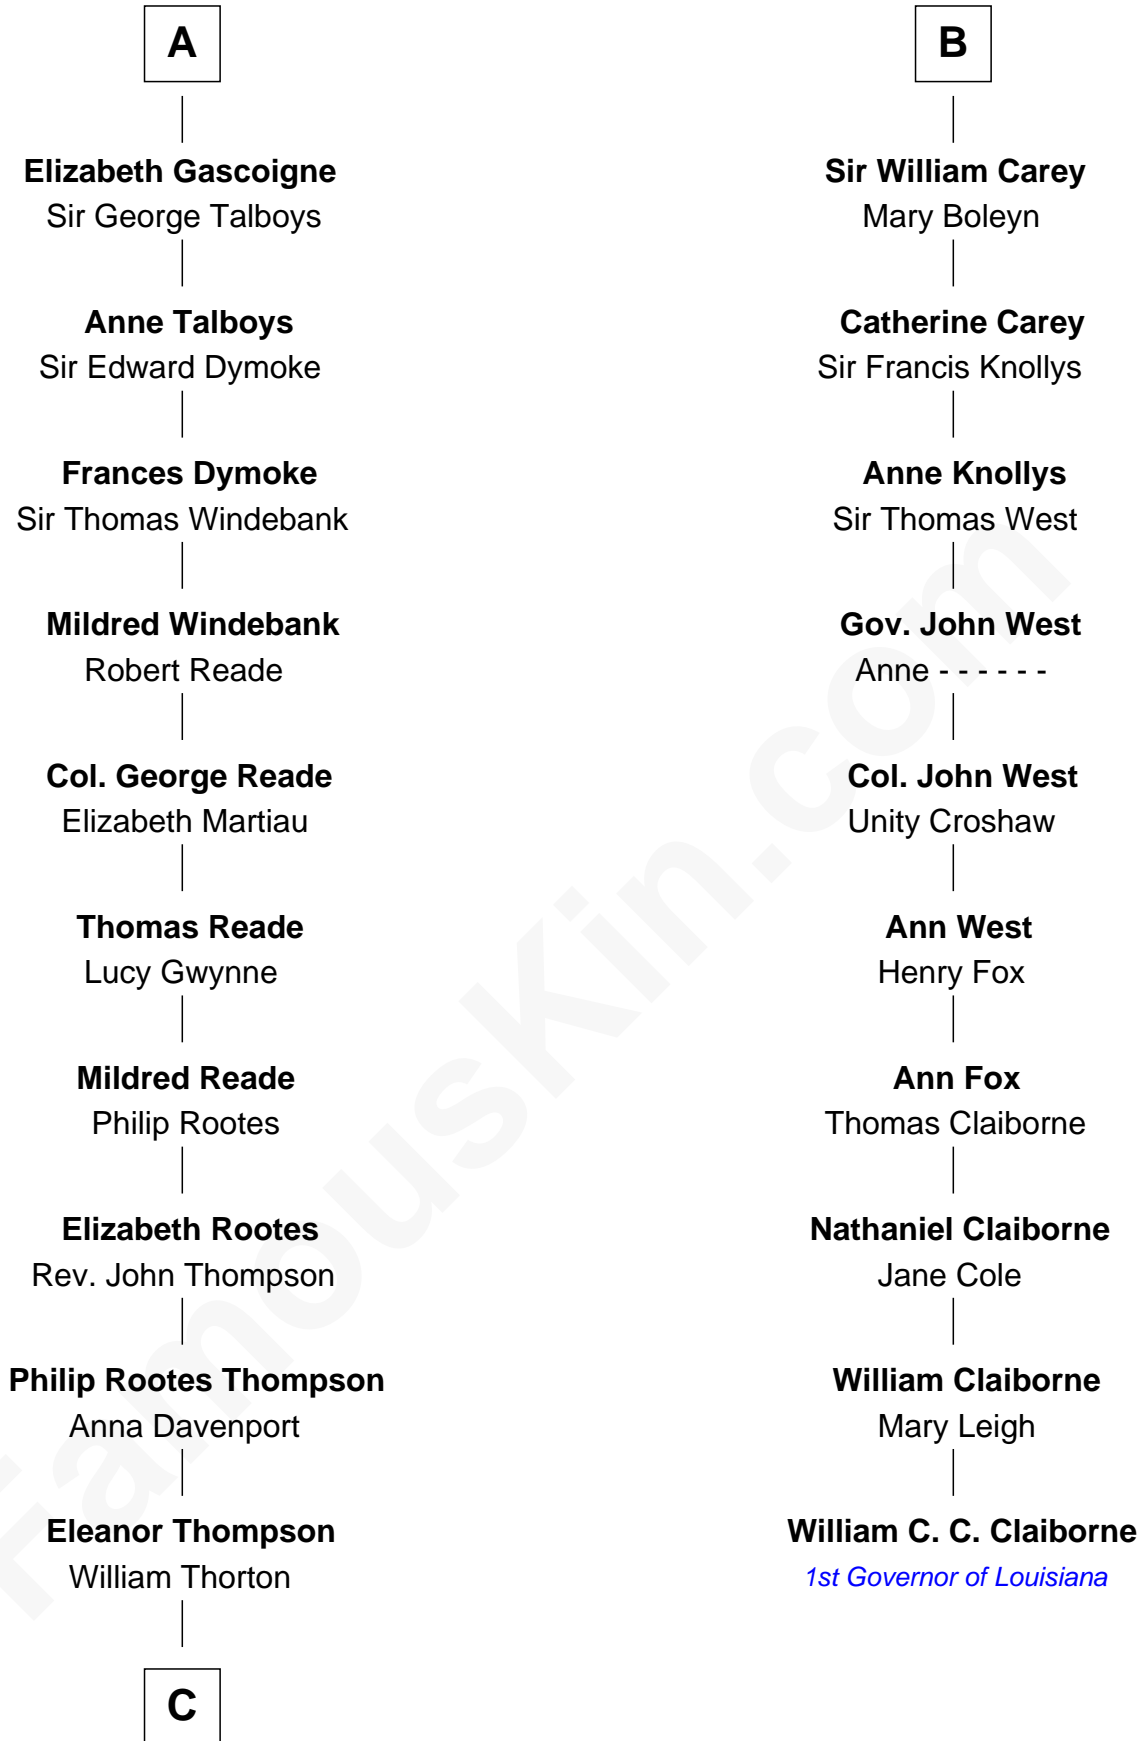

FamousKin.com
Relationship Chart of
General George S. Patton
U.S. Army - World War II

16th cousin 4 times removed of
William C. C. Claiborne
1st Governor of Louisiana

C

—
Susanna Thompson Thorton

Andrew Glassell

—
Susan Thornton Glassell

George Smith Patton

—
George Smith Patton

Ruth Wilson

—
General George S. Patton

U.S. Army - World War II

FamousKin.com