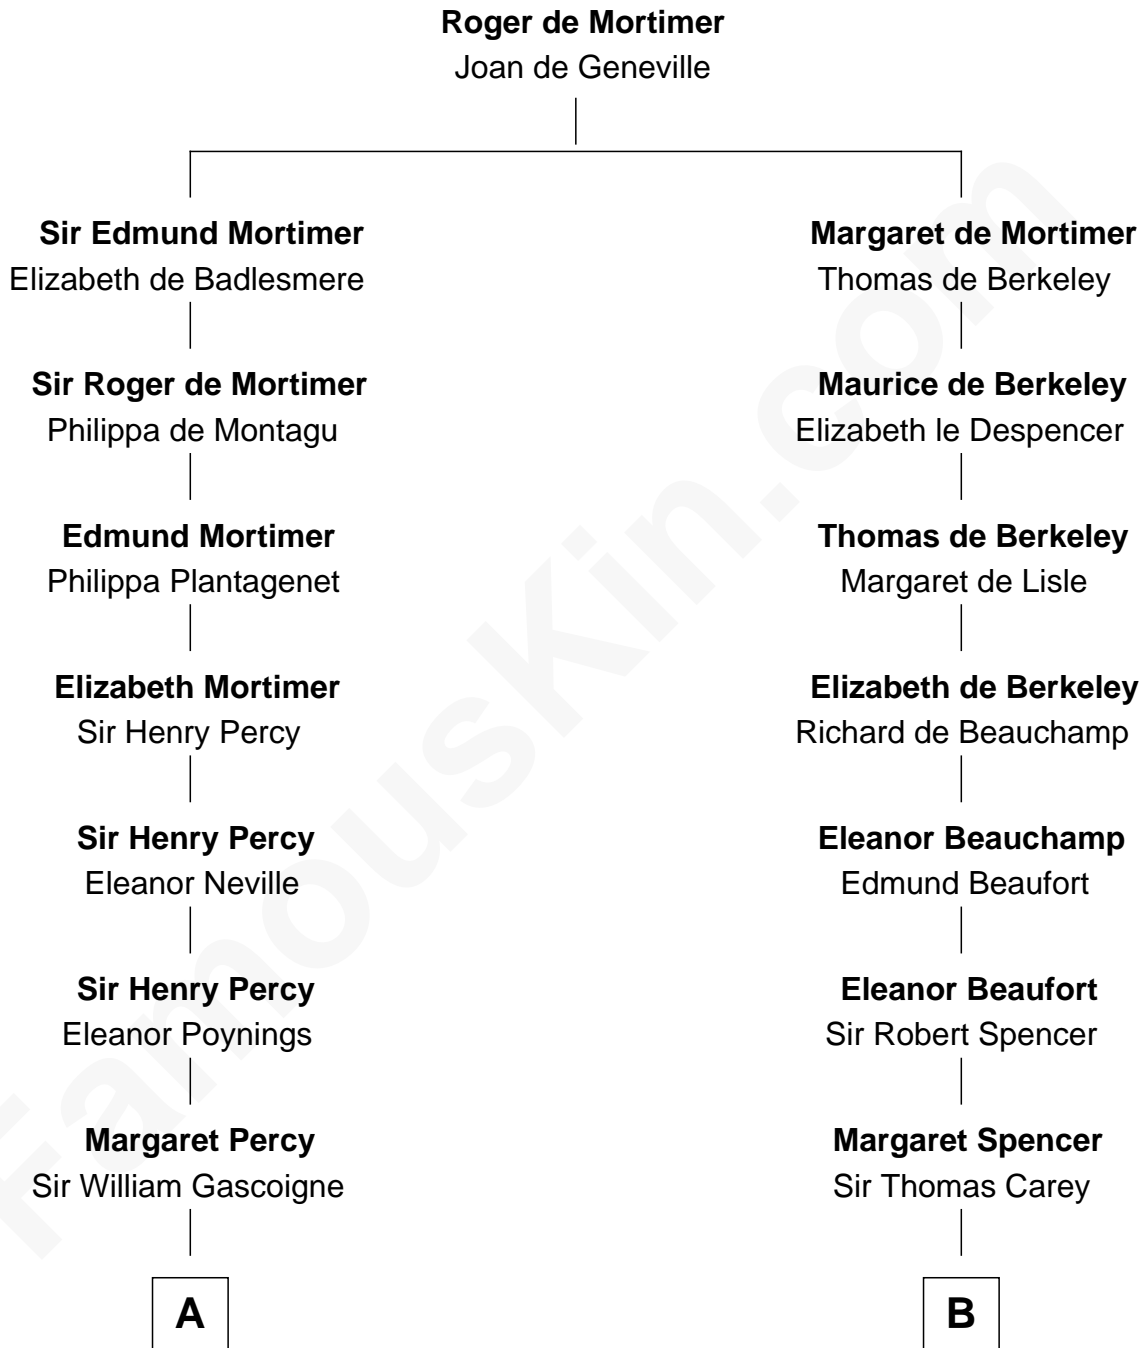

FamousKin.com
Relationship Chart of
General George S. Patton
U.S. Army - World War II

16th cousin 4 times removed of
William C. C. Claiborne
1st Governor of Louisiana

C

—
Susanna Thompson Thorton

Andrew Glassell

—
Susan Thornton Glassell

George Smith Patton

—
George Smith Patton

Ruth Wilson

—
General George S. Patton

U.S. Army - World War II

FamousKin.com