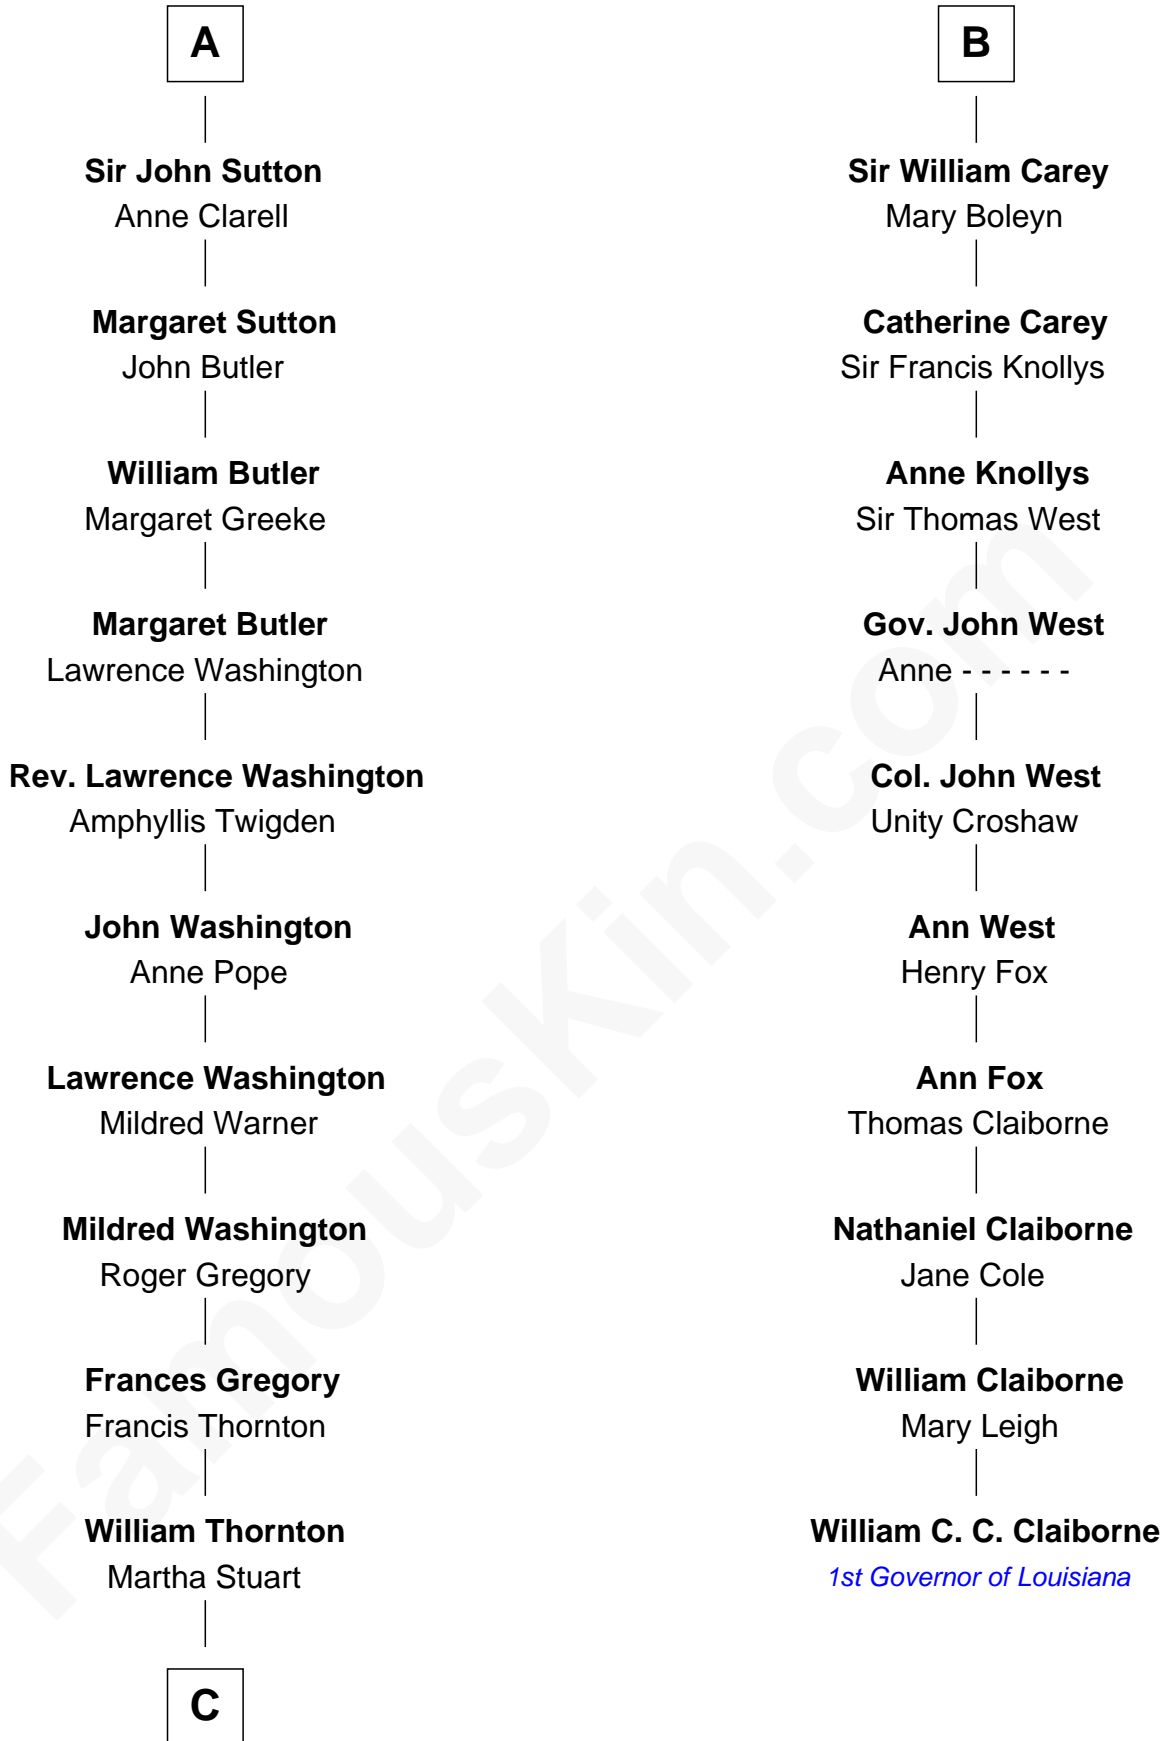

**FamousKin.com**  
**Relationship Chart of**  
**General George S. Patton**  
*U.S. Army - World War II*

**16th cousin 5 times removed of**  
**William C. C. Claiborne**  
*1st Governor of Louisiana*

FamousKin.com