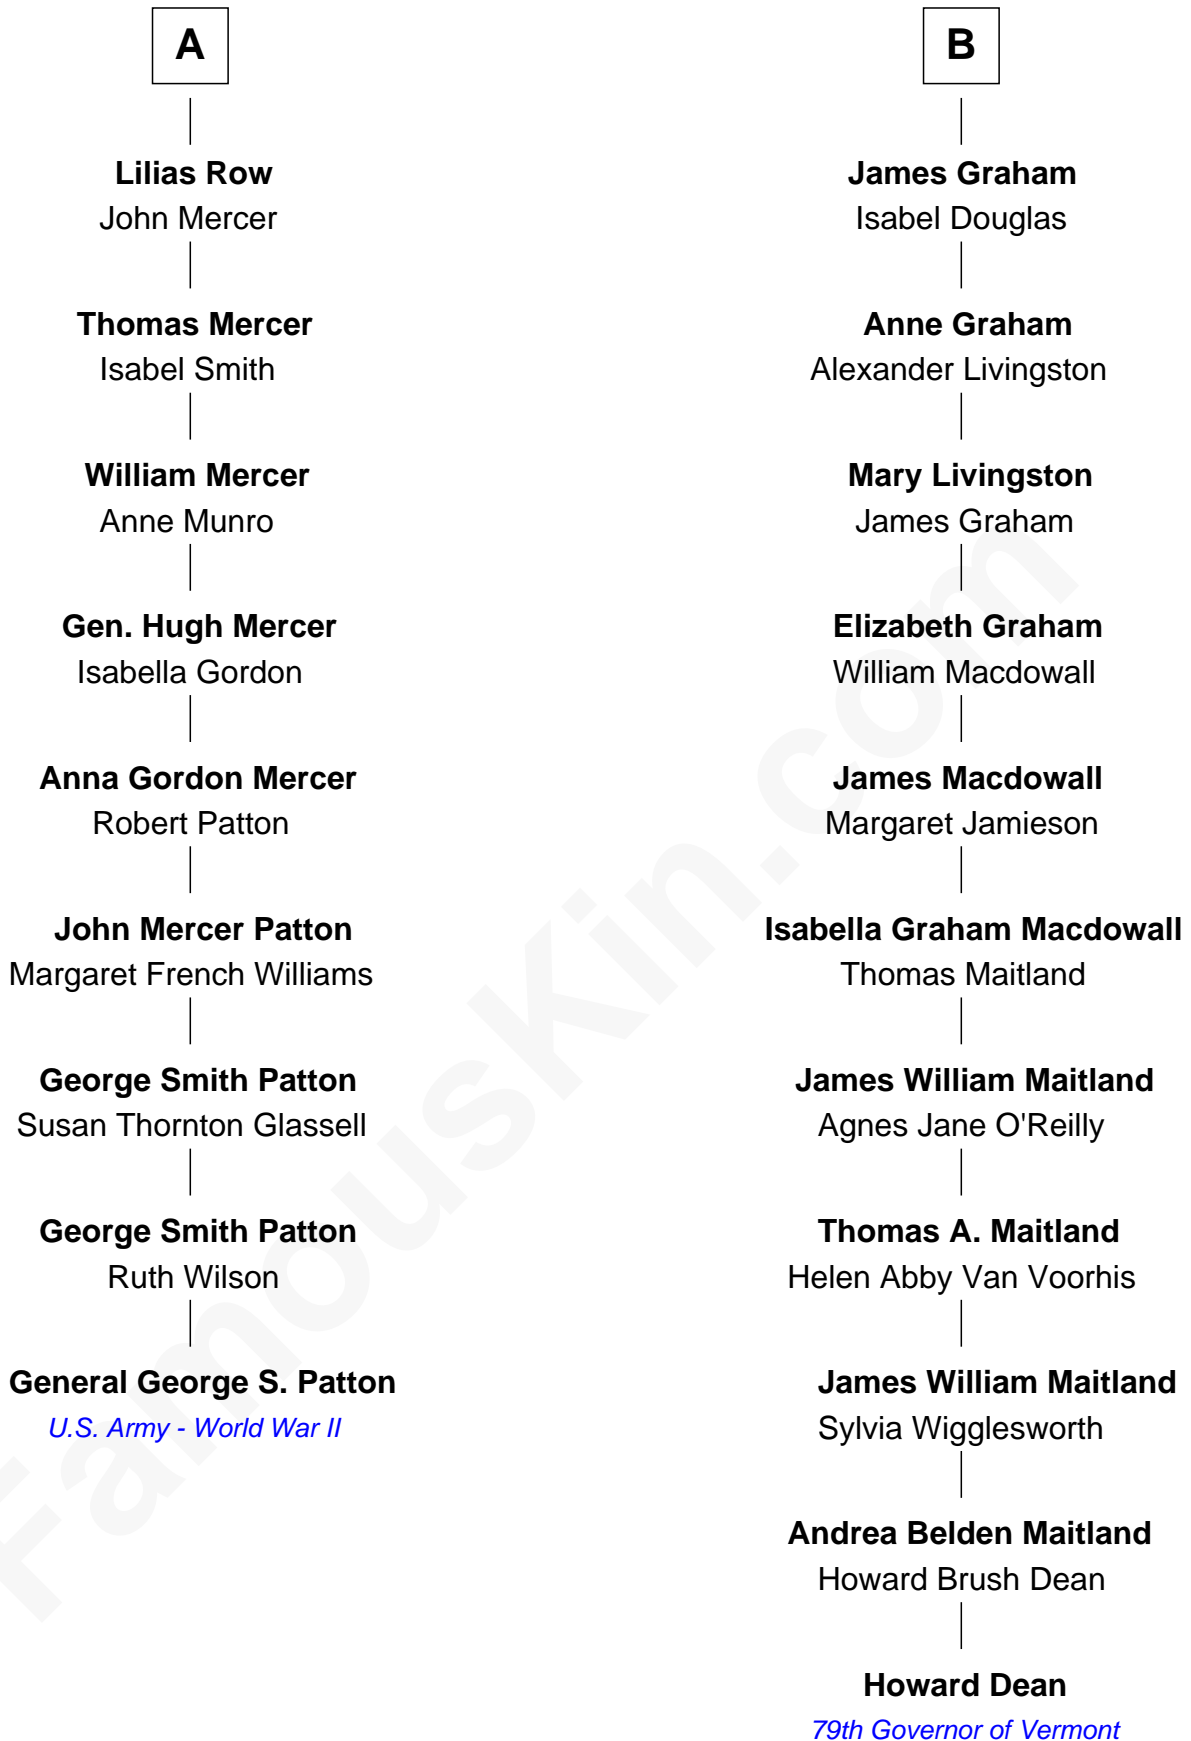

FamousKin.com
Relationship Chart of
General George S. Patton
U.S. Army - World War II

15th cousin 2 times removed of

Howard Dean
79th Governor of Vermont

Howard Dean photo by [John Hoke](#) (CC BY-SA 2.0)