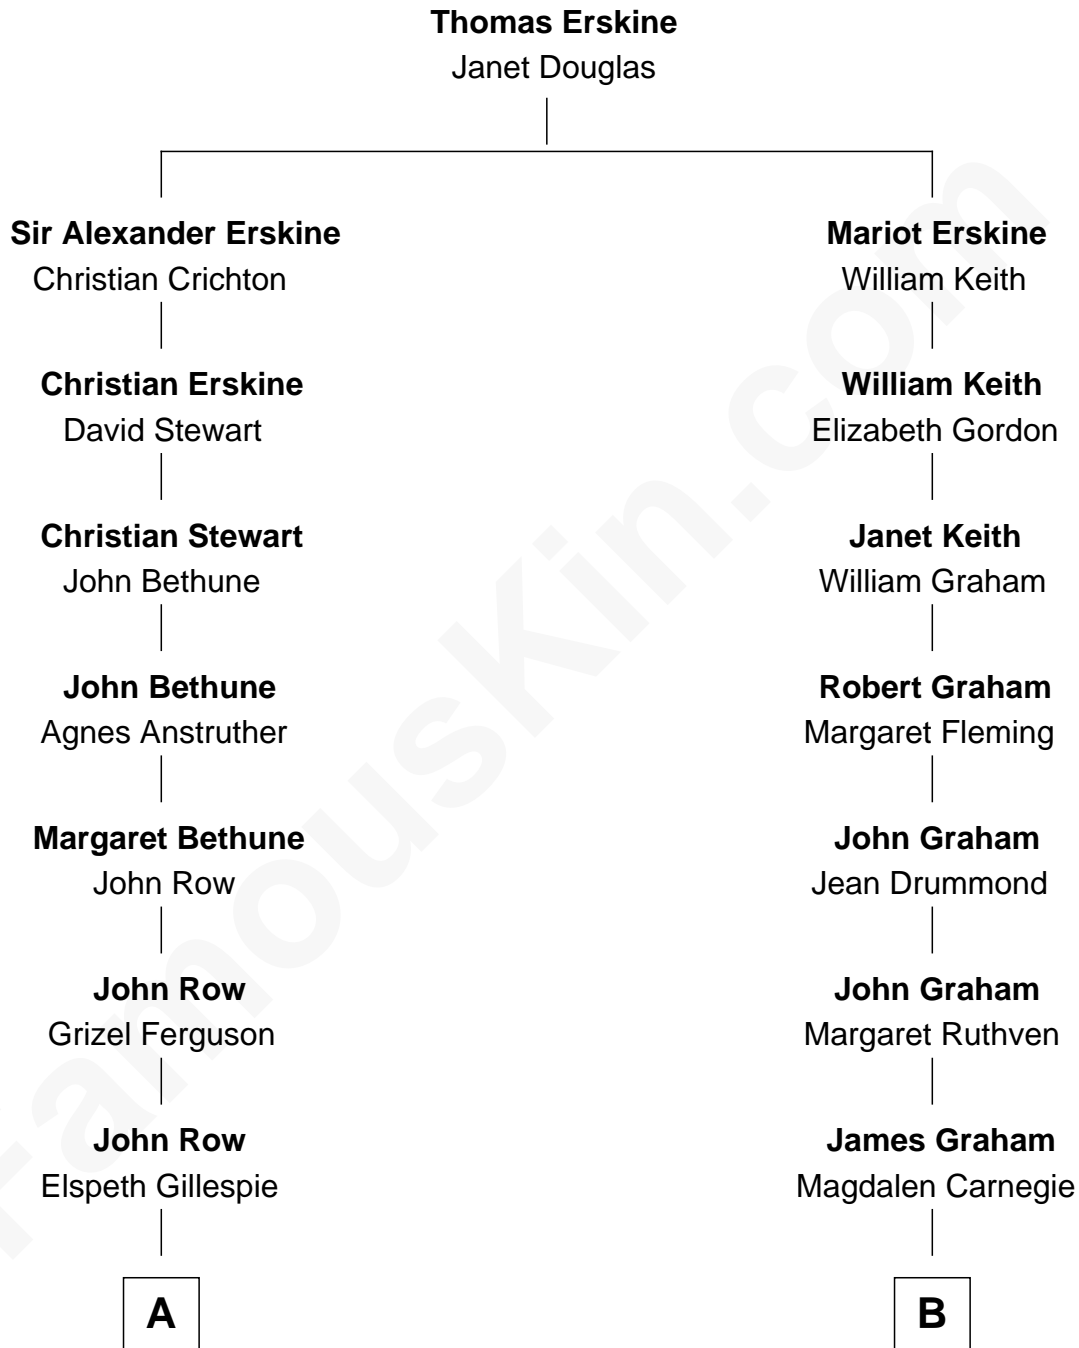

FamousKin.com
Relationship Chart of
General George S. Patton
U.S. Army - World War II

15th cousin 2 times removed of

Howard Dean
79th Governor of Vermont

Howard Dean photo by [John Hoke](#) (CC BY-SA 2.0)