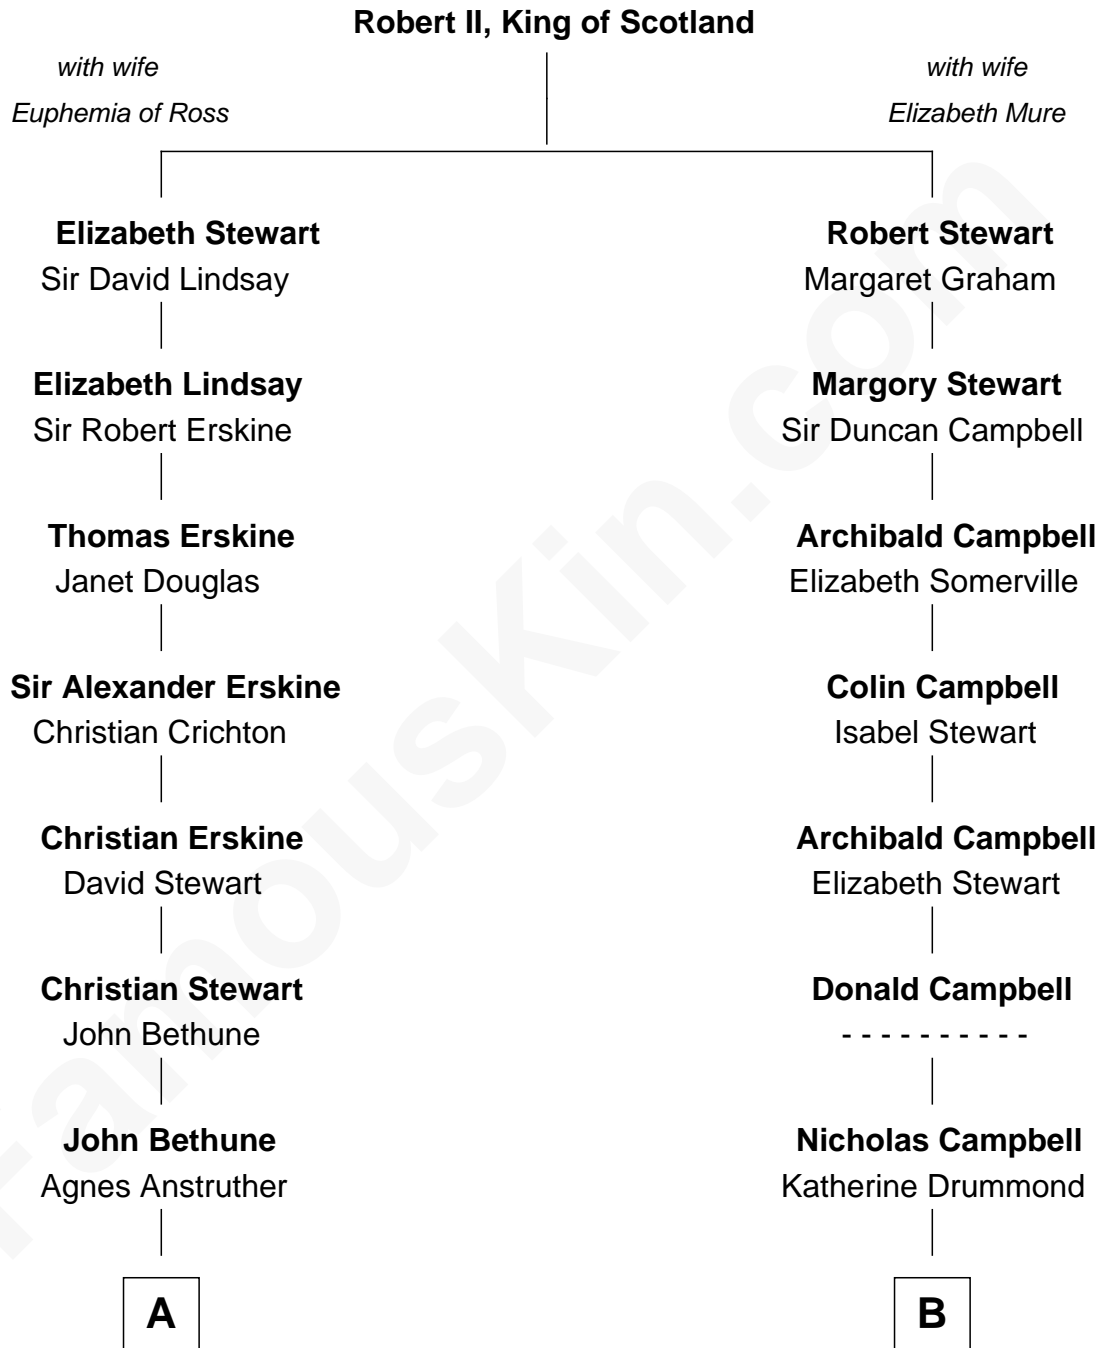

FamousKin.com
Relationship Chart of
General George S. Patton
U.S. Army - World War II

18th cousin 1 time removed of
Joanne Woodward
Movie Actress

FamousKin.com