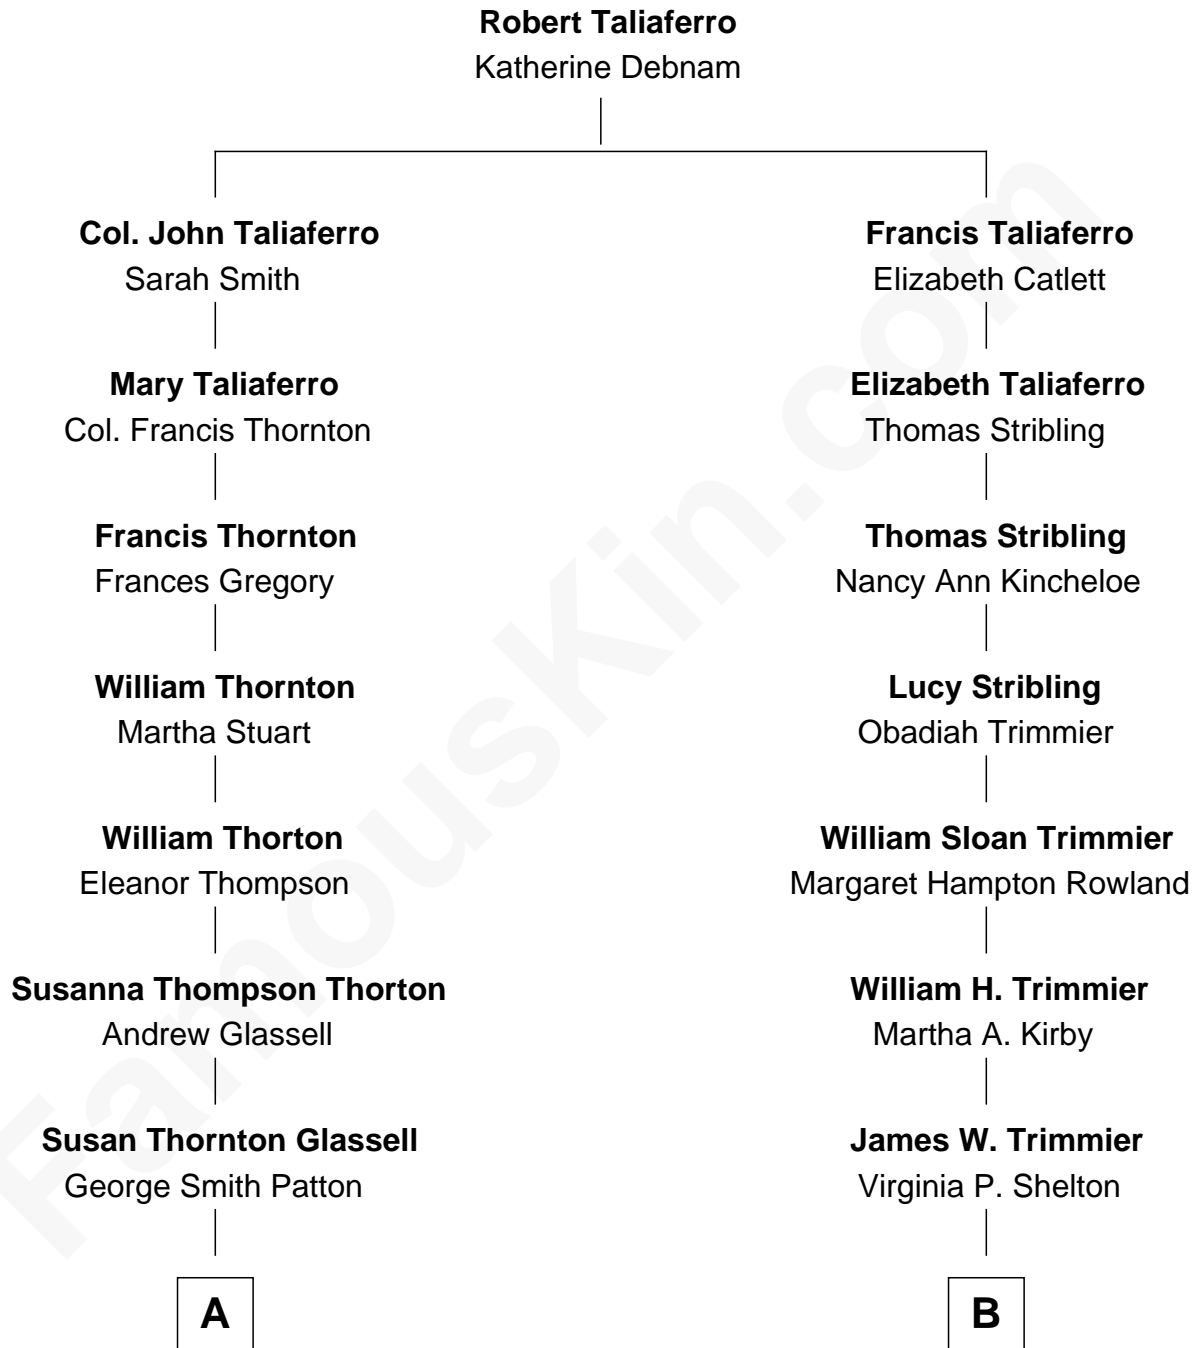

**FamousKin.com**  
**Relationship Chart of**  
**General George S. Patton**  
*U.S. Army - World War II*

8th cousin 1 time removed of  
**Joanne Woodward**  
*Movie Actress*

**A**

**George Smith Patton**

Ruth Wilson

**General George S. Patton**

*U.S. Army - World War II*

**B**

**James Lloyd Trimmier**

Eleanor Gasque Gignilliat

**Elinor Gasque Trimmier**

Wade Woodward