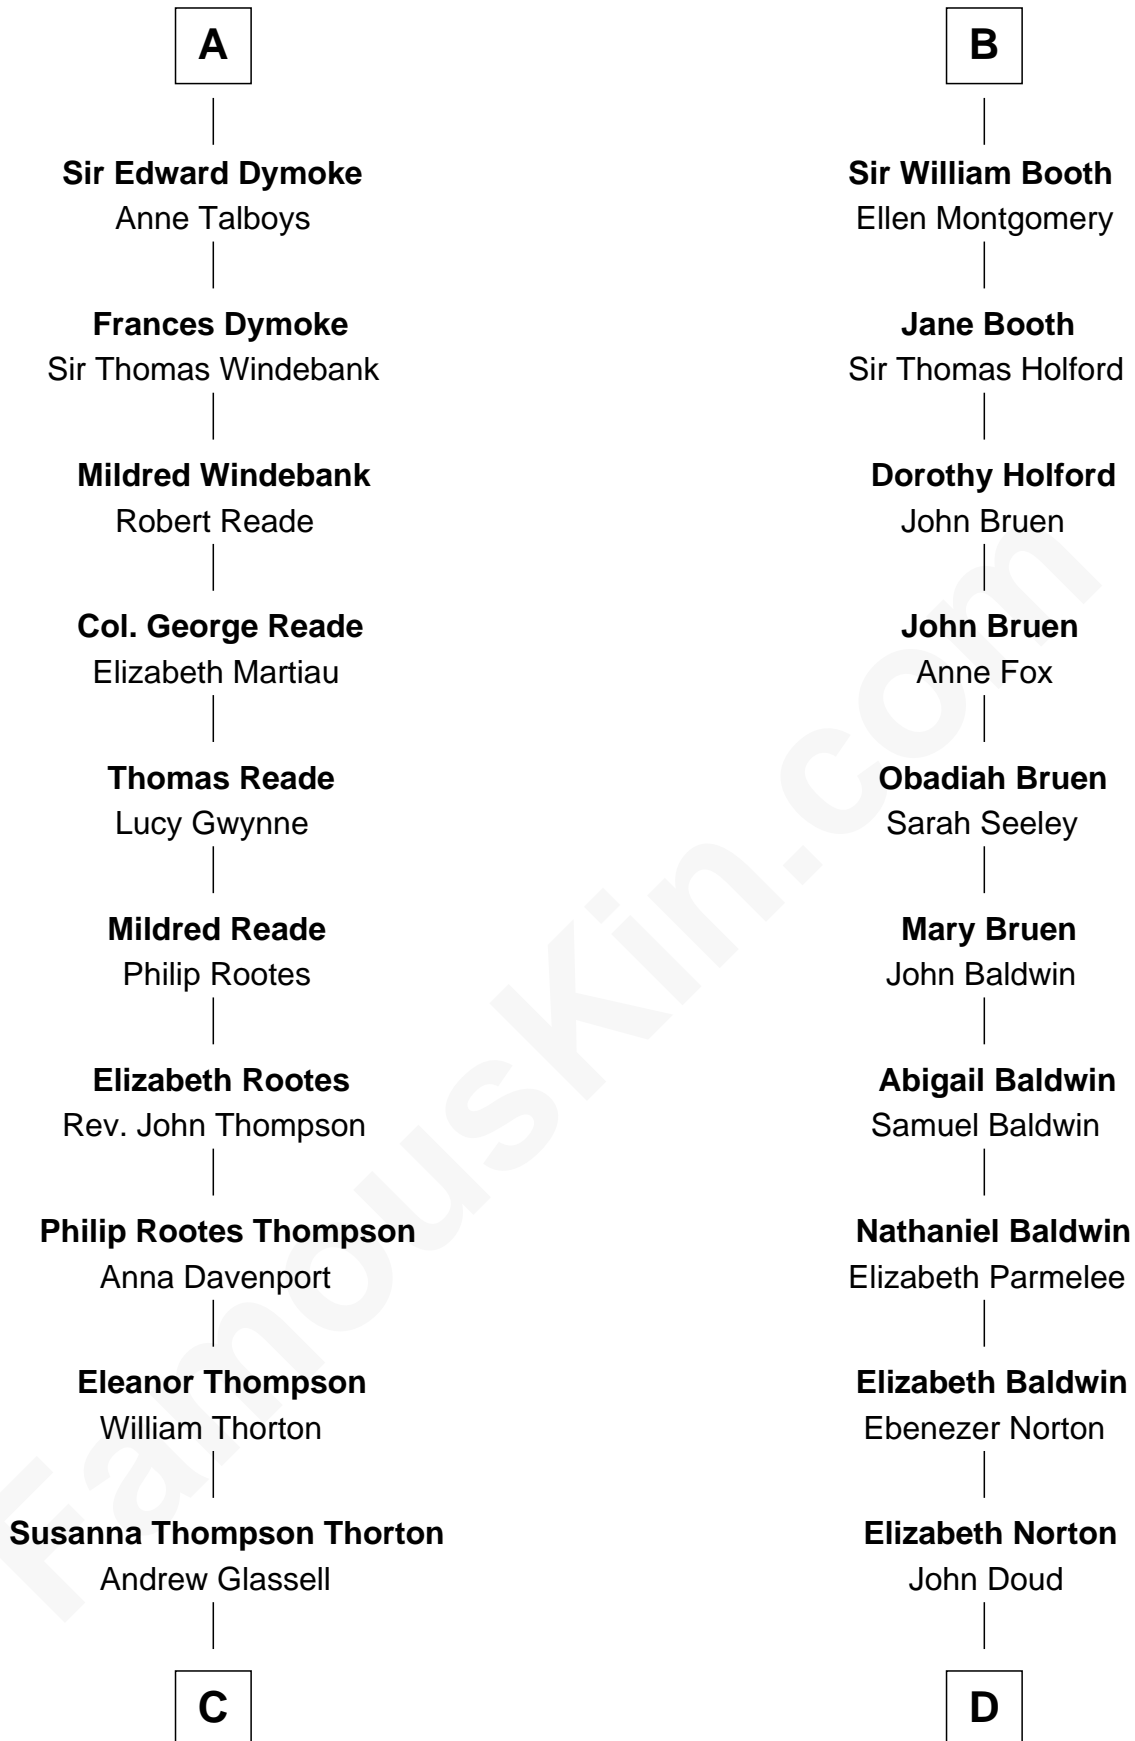

FamousKin.com
Relationship Chart of
General George S. Patton
U.S. Army - World War II

19th cousin 2 times removed of
Humphrey Bogart
Movie Actor

C

Susan Thornton Glassell

George Smith Patton

George Smith Patton

Ruth Wilson

General George S. Patton

U.S. Army - World War II

D

Rachel Doud

Jonathan Humphrey

Harvey Humphrey

Elizabeth Rogers Perkins