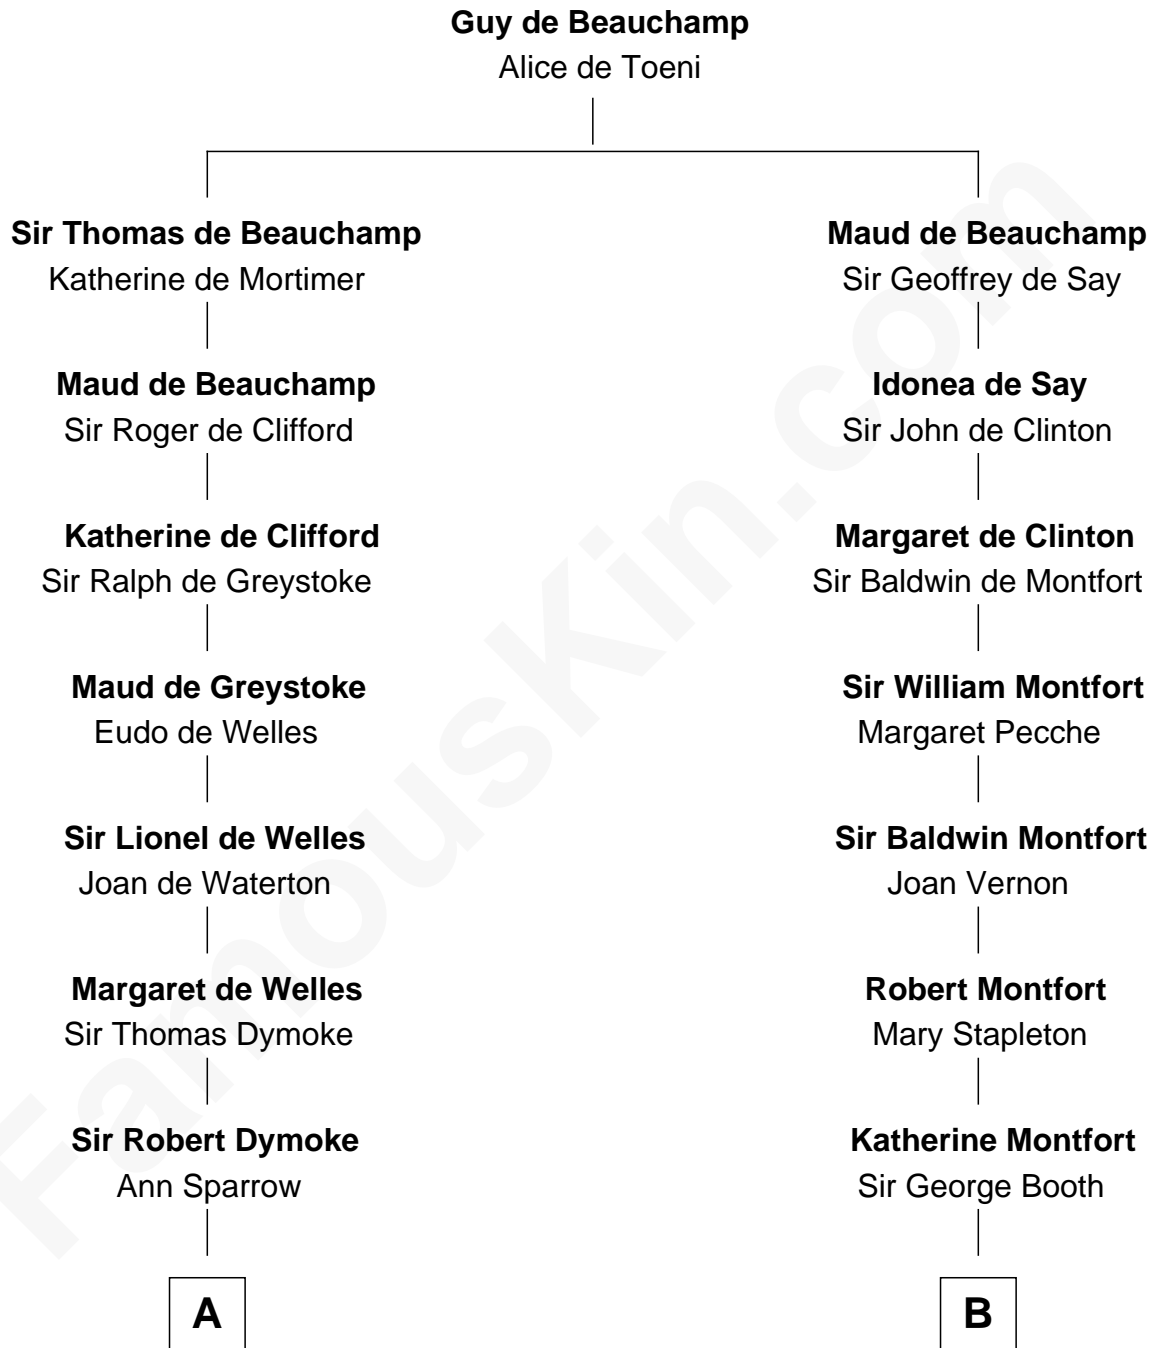

FamousKin.com
Relationship Chart of
General George S. Patton
U.S. Army - World War II

19th cousin 2 times removed of
Humphrey Bogart
Movie Actor

C

Susan Thornton Glassell

George Smith Patton

George Smith Patton

Ruth Wilson

General George S. Patton

U.S. Army - World War II

D

Rachel Doud

Jonathan Humphrey

Harvey Humphrey

Elizabeth Rogers Perkins