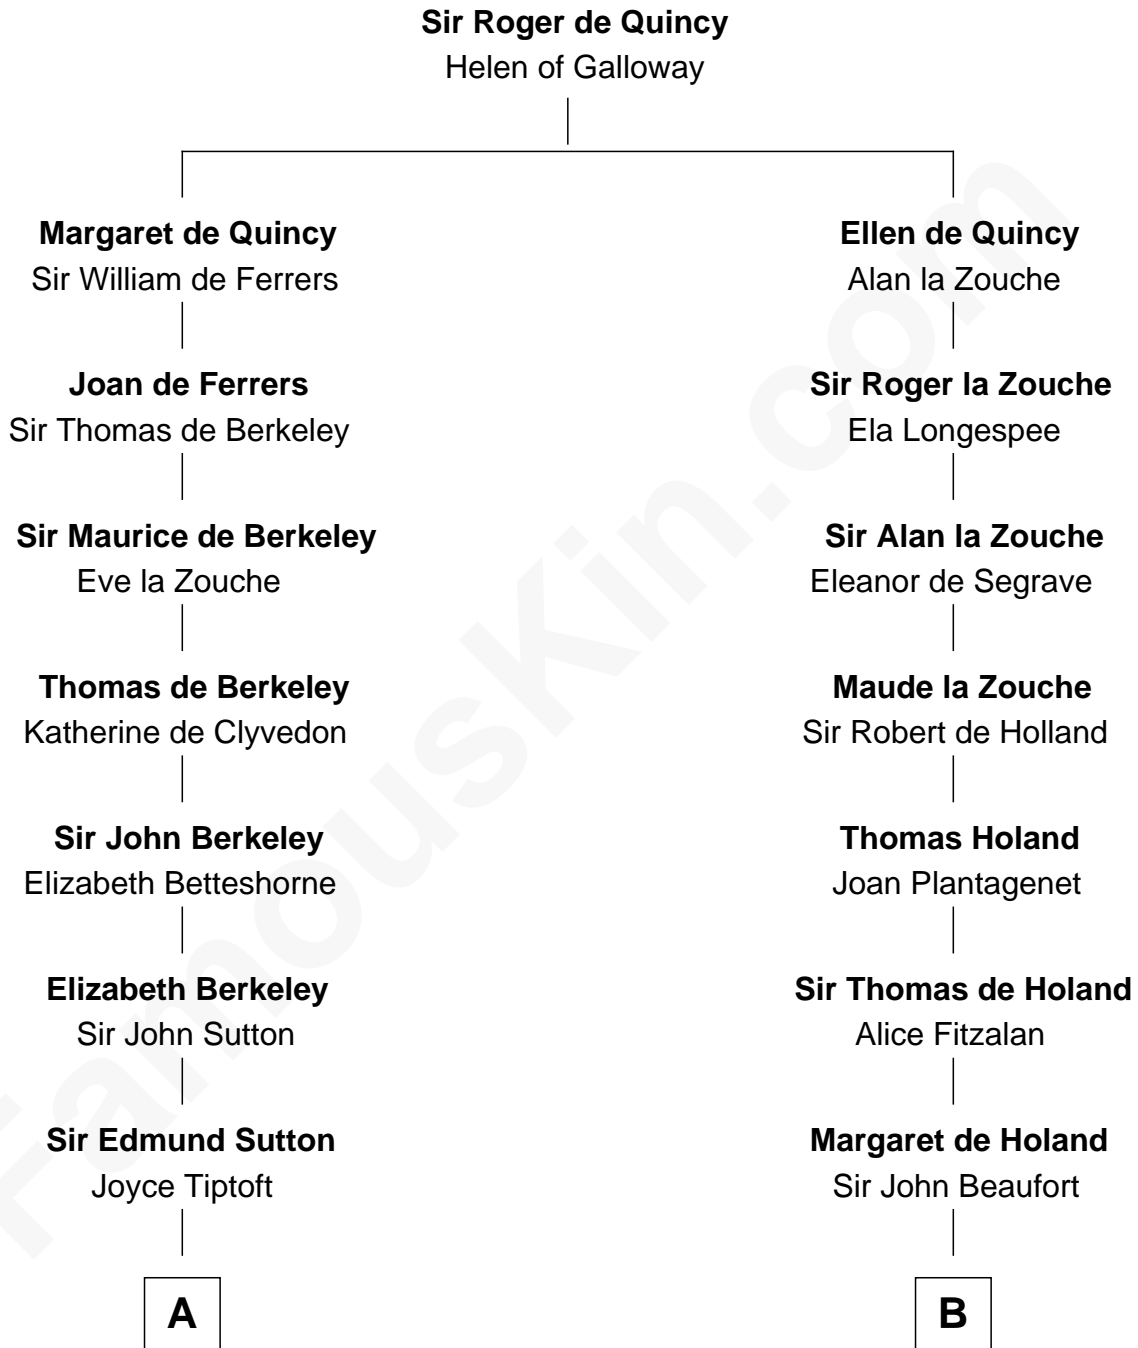

FamousKin.com
Relationship Chart of
General George S. Patton
U.S. Army - World War II

16th cousin 5 times removed of
Patrick Henry
1st and 6th Governor of Virginia

C

William Thorton
Eleanor Thompson

Susanna Thompson Thorton
Andrew Glassell

Susan Thornton Glassell
George Smith Patton

George Smith Patton
Ruth Wilson

General George S. Patton
U.S. Army - World War II

FamousKin.com