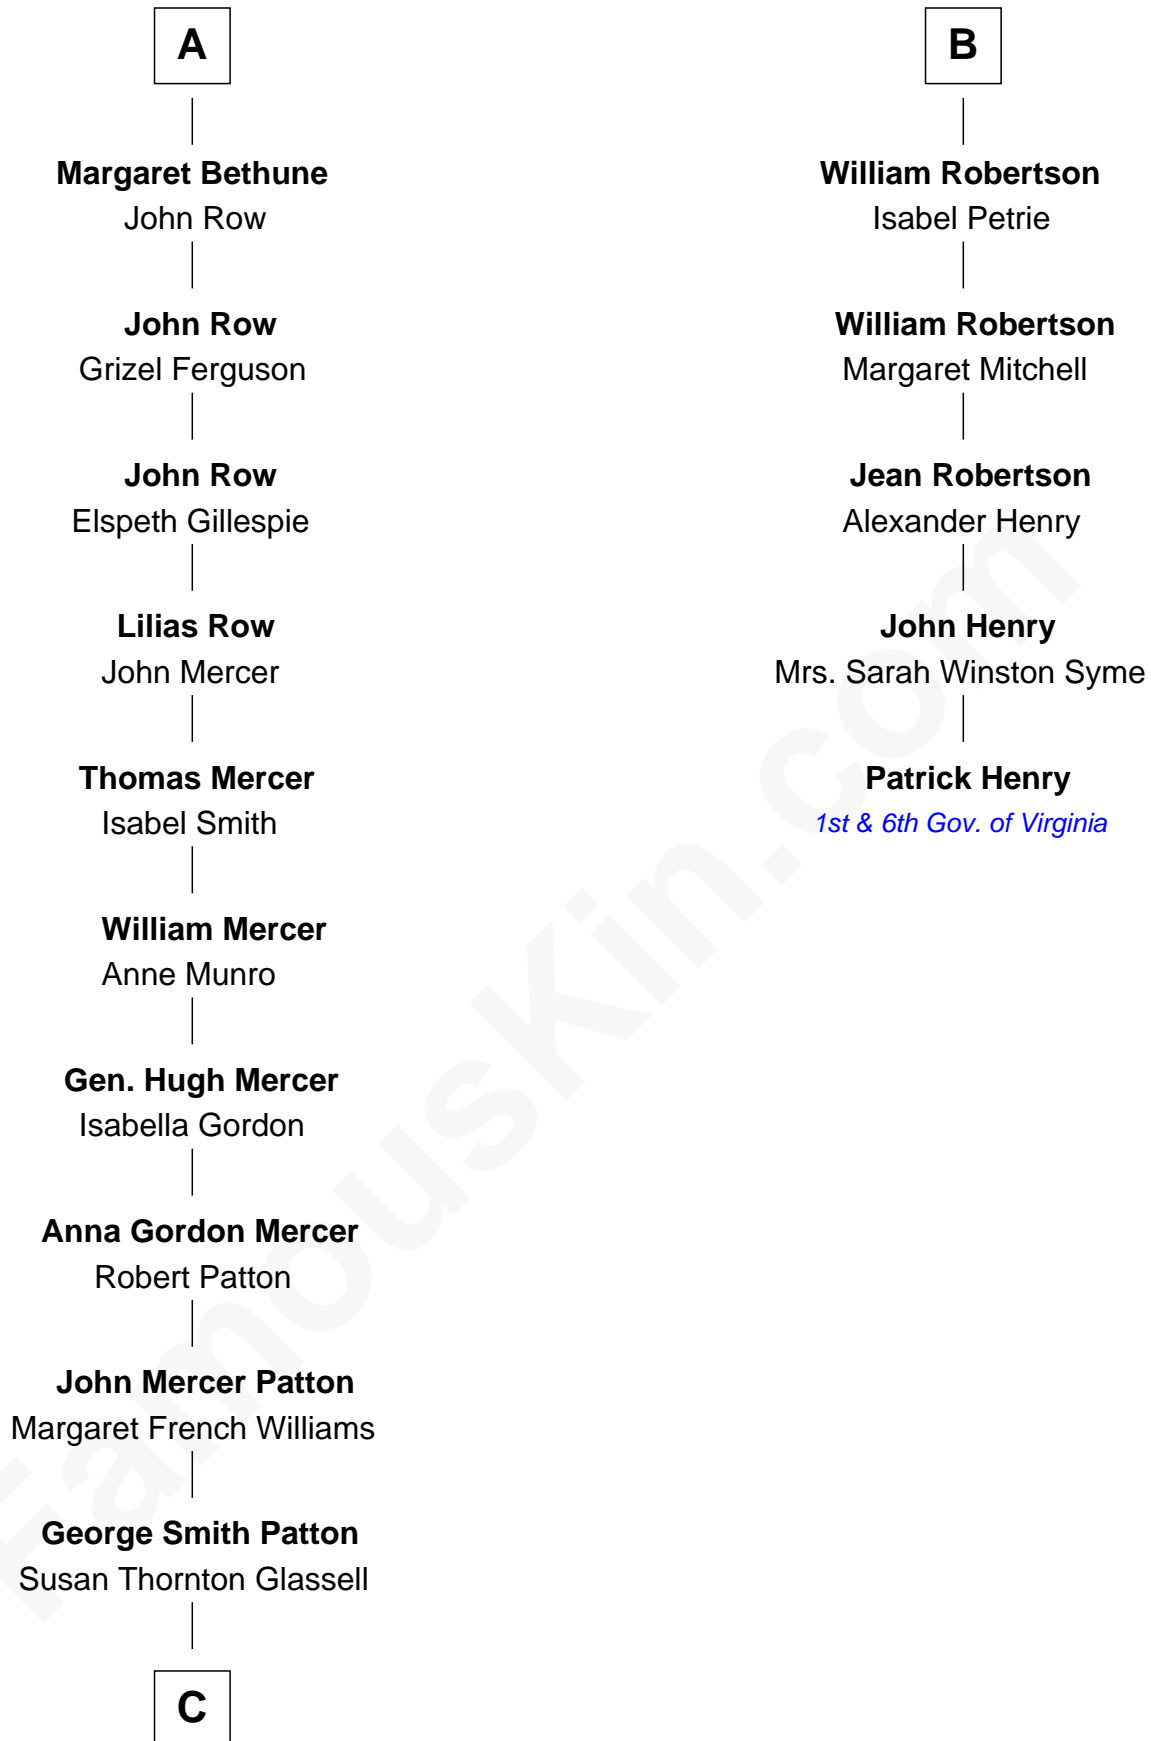

FamousKin.com
Relationship Chart of
General George S. Patton
U.S. Army - World War II

11th cousin 7 times removed of
Patrick Henry
1st and 6th Governor of Virginia

Robert II, King of Scotland
 Euphemia of Ross

C

George Smith Patton

Ruth Wilson

General George S. Patton

U.S. Army - World War II

FamousKin.com