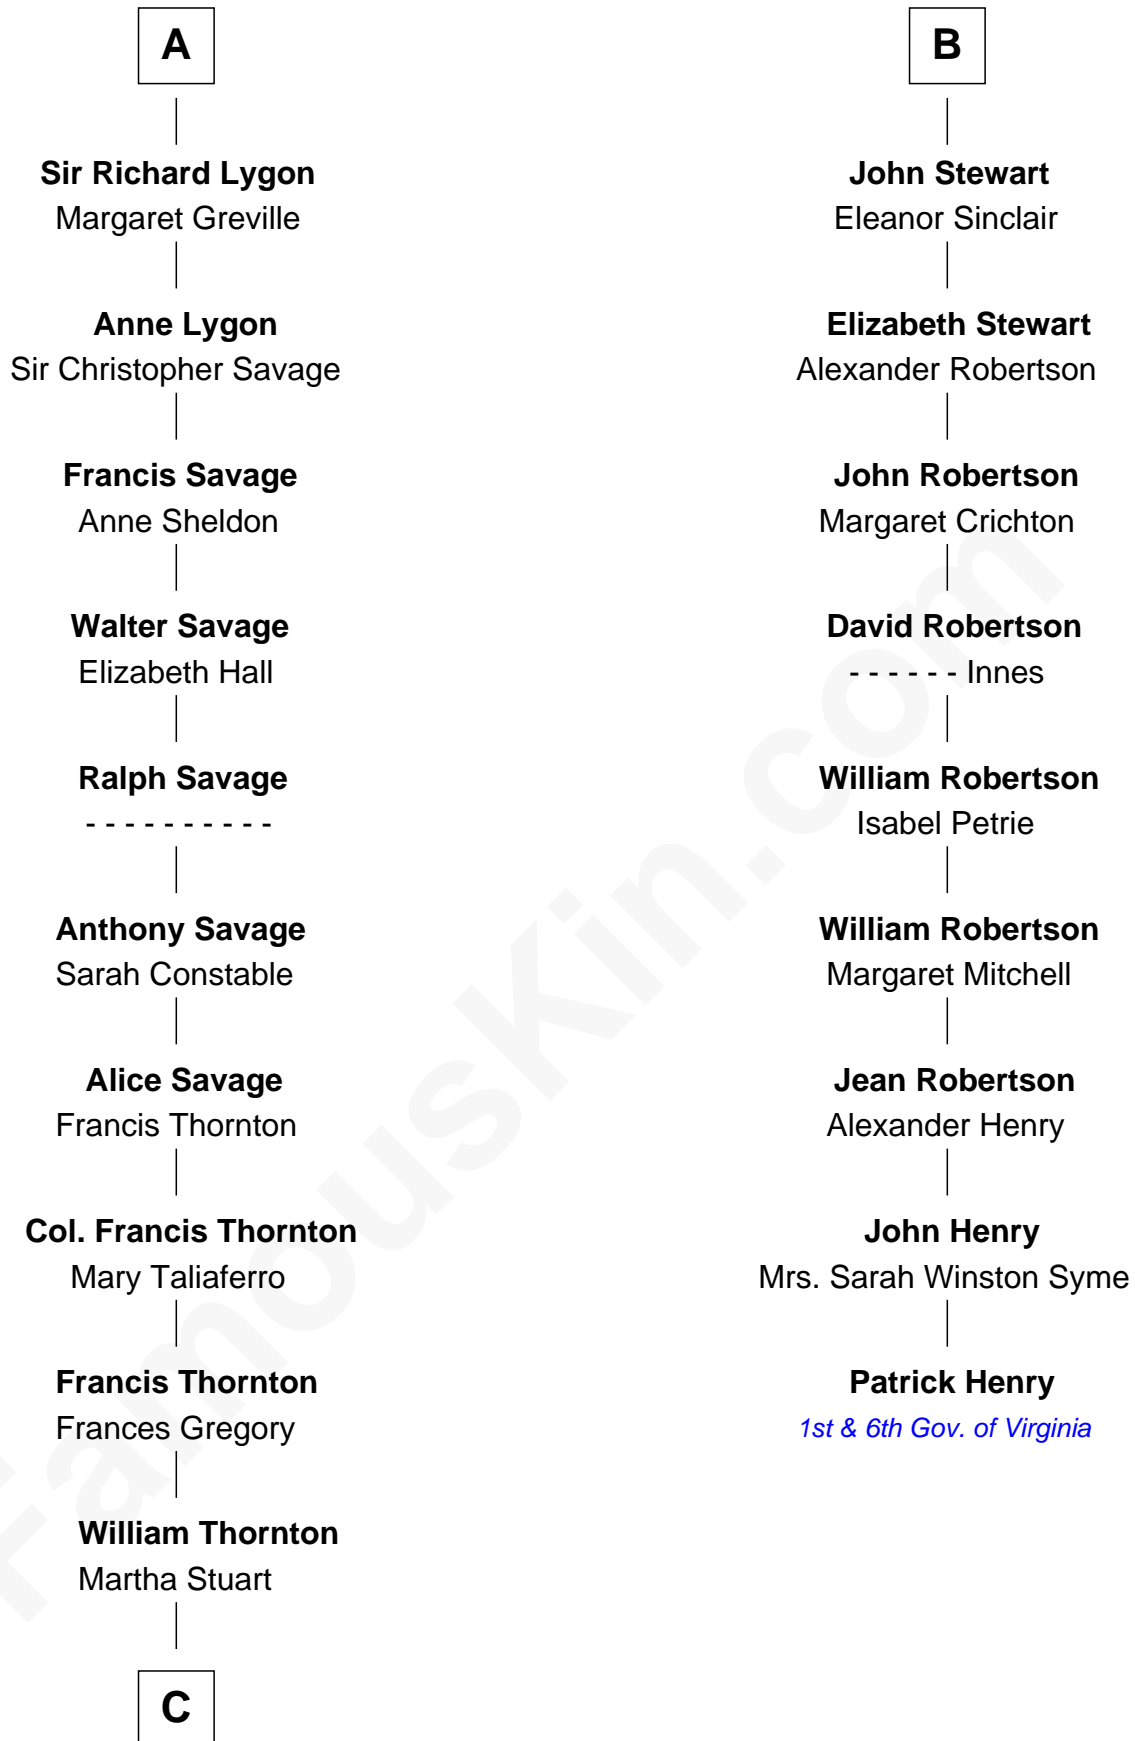

FamousKin.com
Relationship Chart of
General George S. Patton
U.S. Army - World War II

15th cousin 6 times removed of
Patrick Henry
1st and 6th Governor of Virginia

C

William Thorton
Eleanor Thompson

Susanna Thompson Thorton
Andrew Glassell

Susan Thornton Glassell
George Smith Patton

George Smith Patton
Ruth Wilson

General George S. Patton
U.S. Army - World War II

FamousKin.com