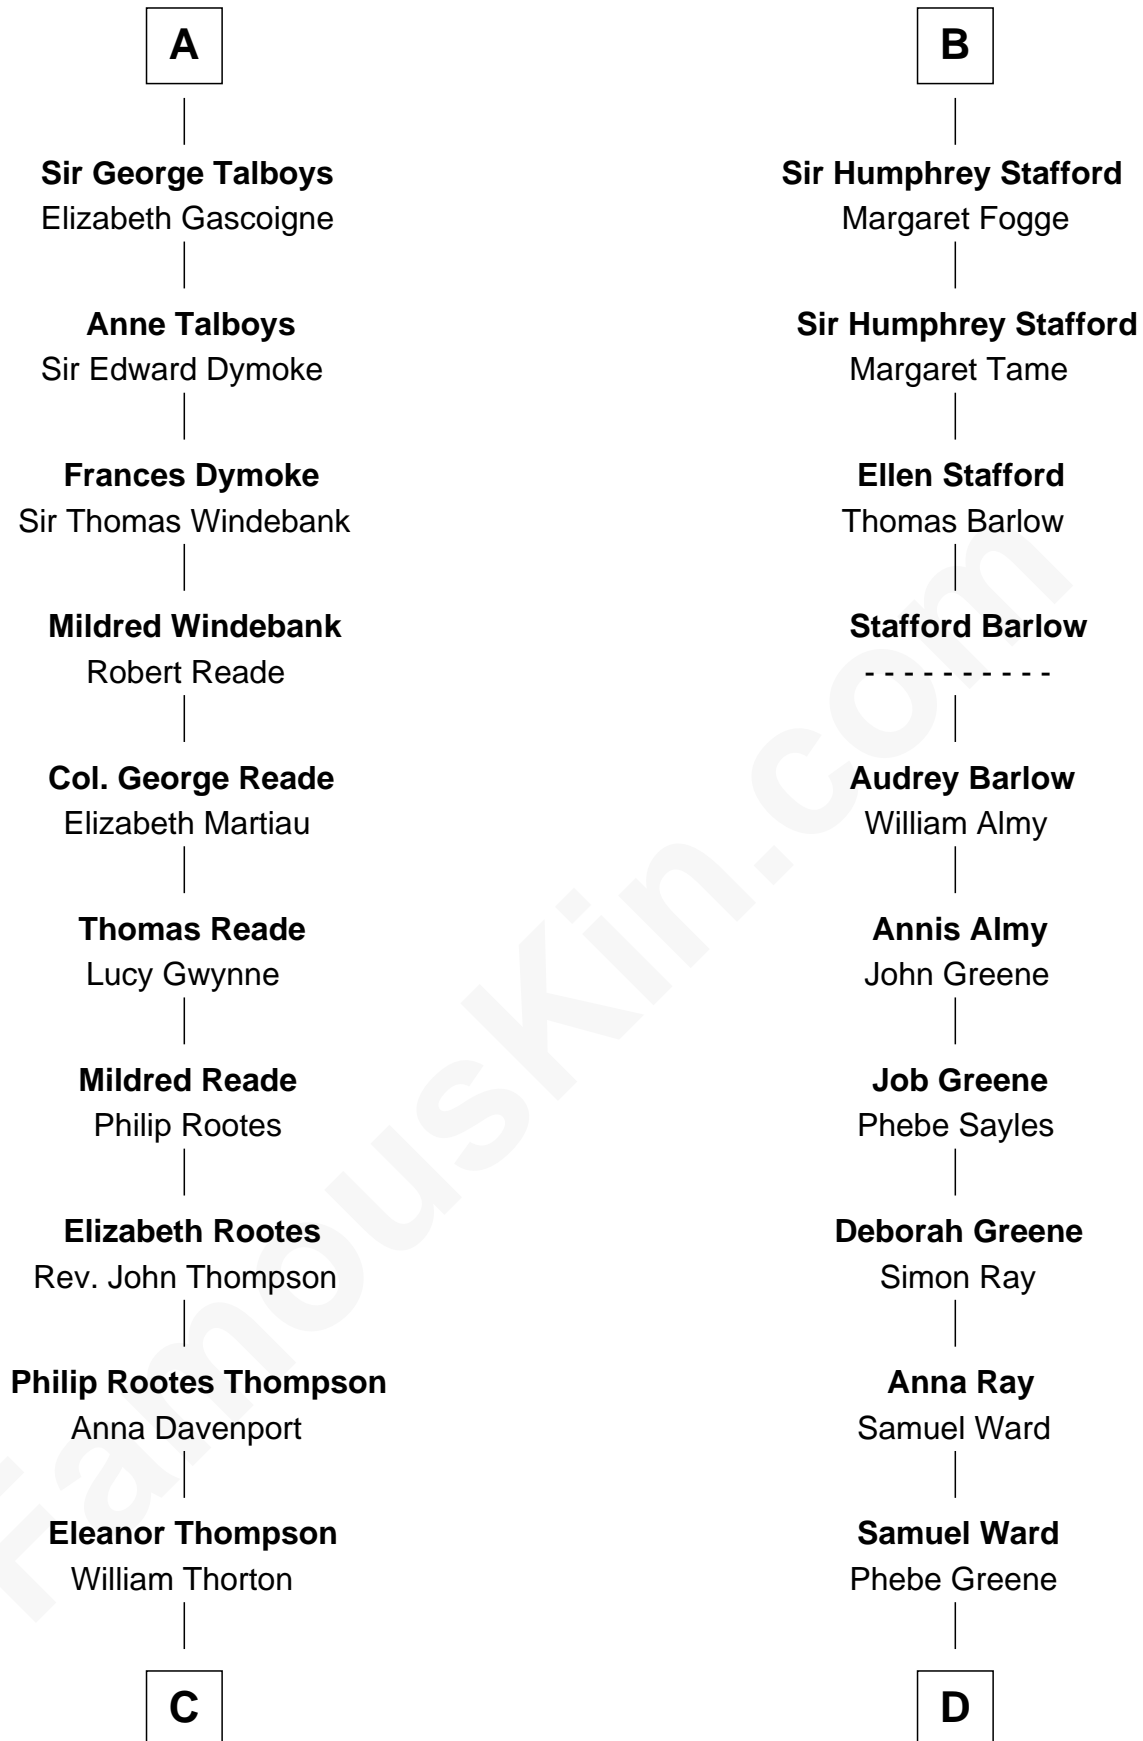

**FamousKin.com**  
**Relationship Chart of**  
**General George S. Patton**  
*U.S. Army - World War II*

18th cousin 2 times removed of

**Julia (Ward) Howe**  
*Author of "The Battle Hymn of the Republic"*

FamousKin.com