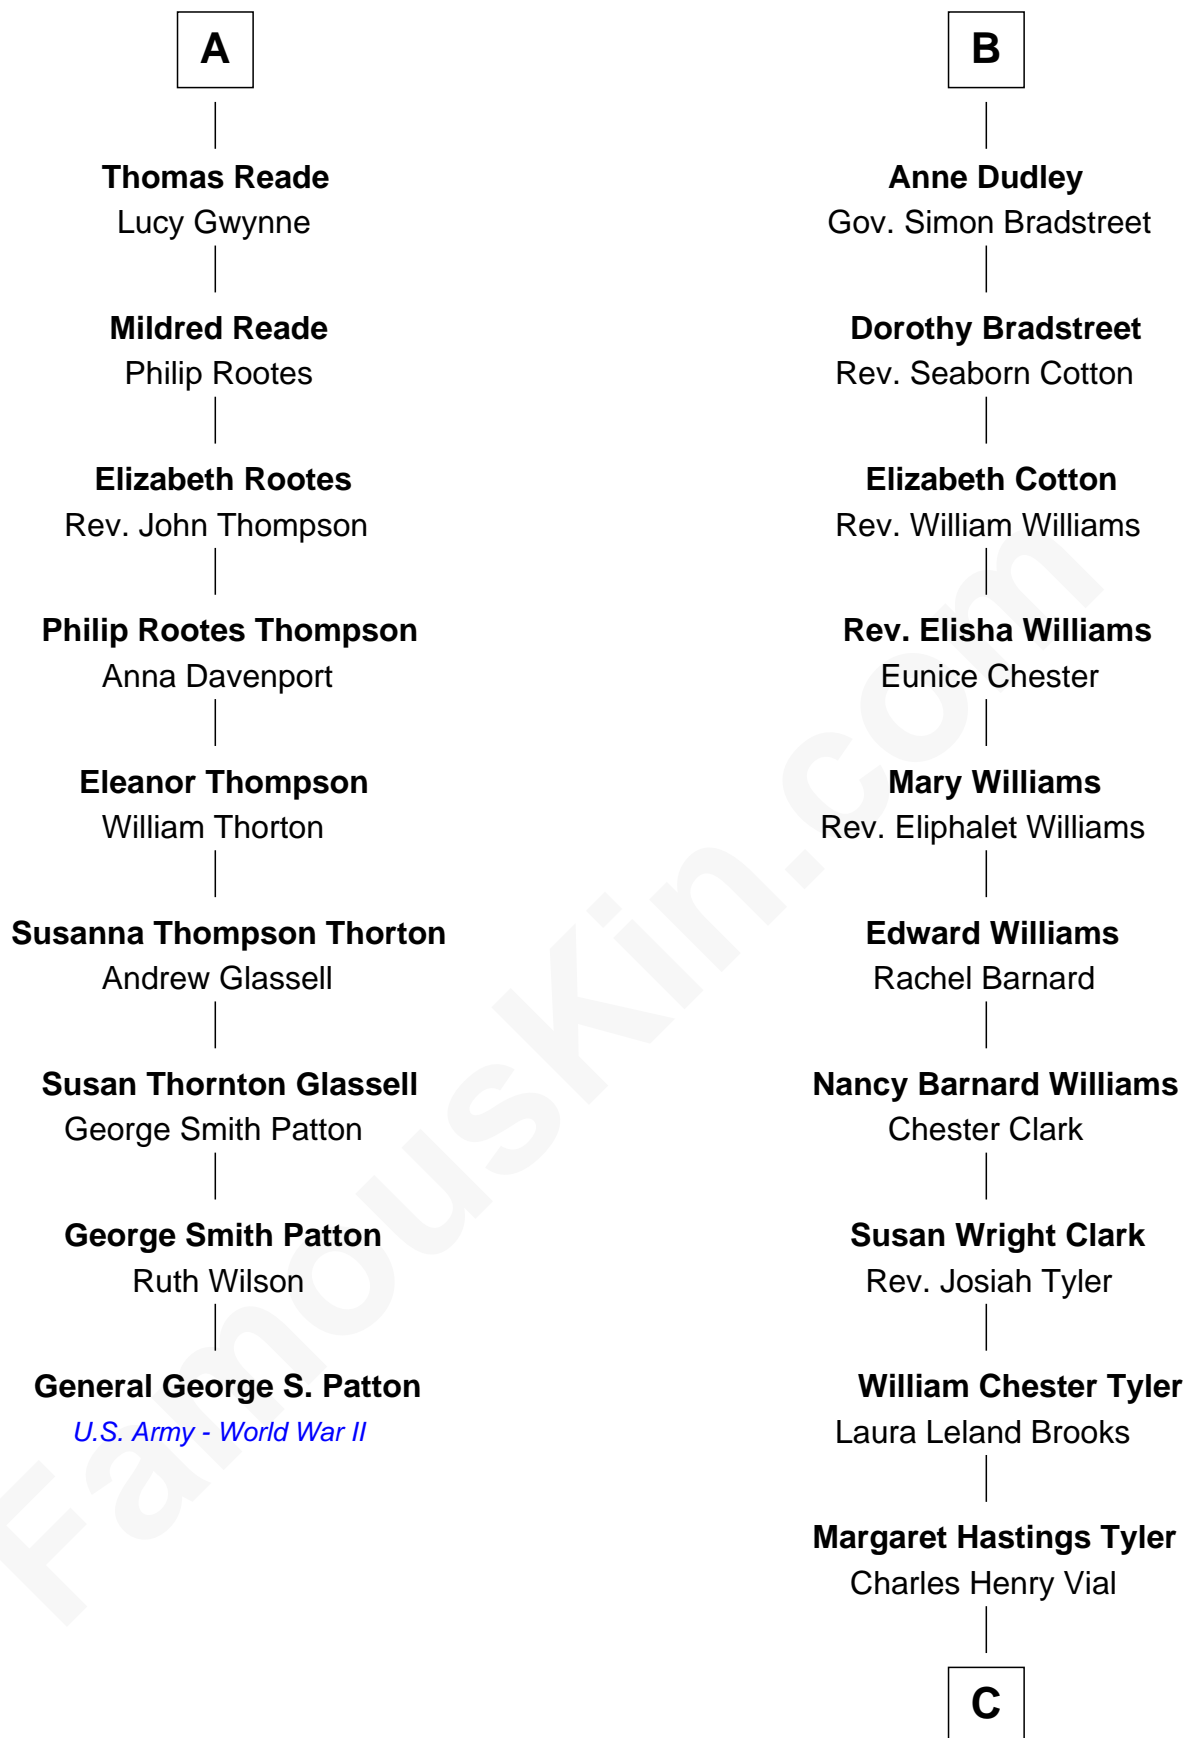

**FamousKin.com**  
**Relationship Chart of**  
**General George S. Patton**  
*U.S. Army - World War II*

**15th cousin 4 times removed of**

**Kate Upton**

*Sports Illustrated Swimsuit Cover Model*

**C**

**Elizabeth Brooks Vial**  
Stephen Edward Upton

**Jefferson Matthew Upton**  
Shelley Fawn Davis

**Kate Upton**  
*Model and Actress*

FamousKin.com