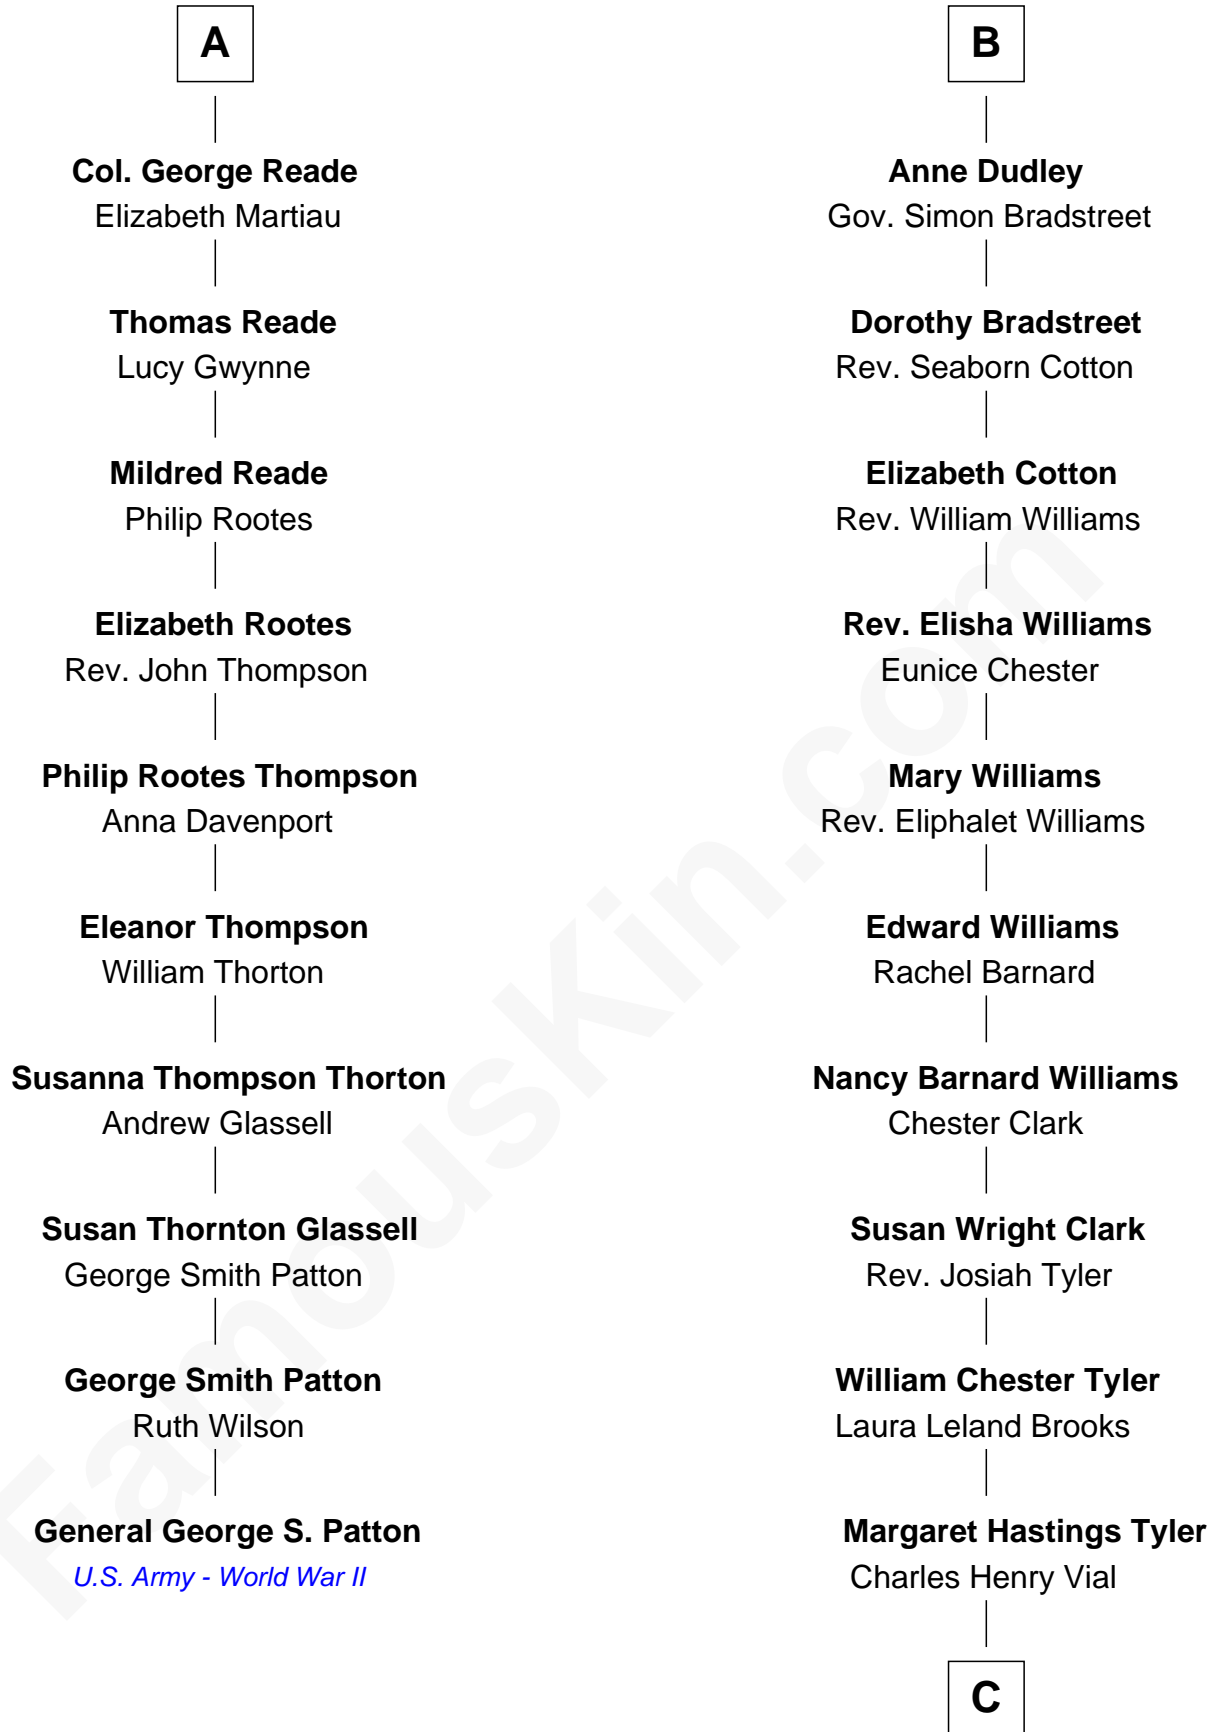

FamousKin.com
Relationship Chart of
General George S. Patton
U.S. Army - World War II

16th cousin 3 times removed of

Kate Upton

Sports Illustrated Swimsuit Cover Model

C

Elizabeth Brooks Vial
Stephen Edward Upton