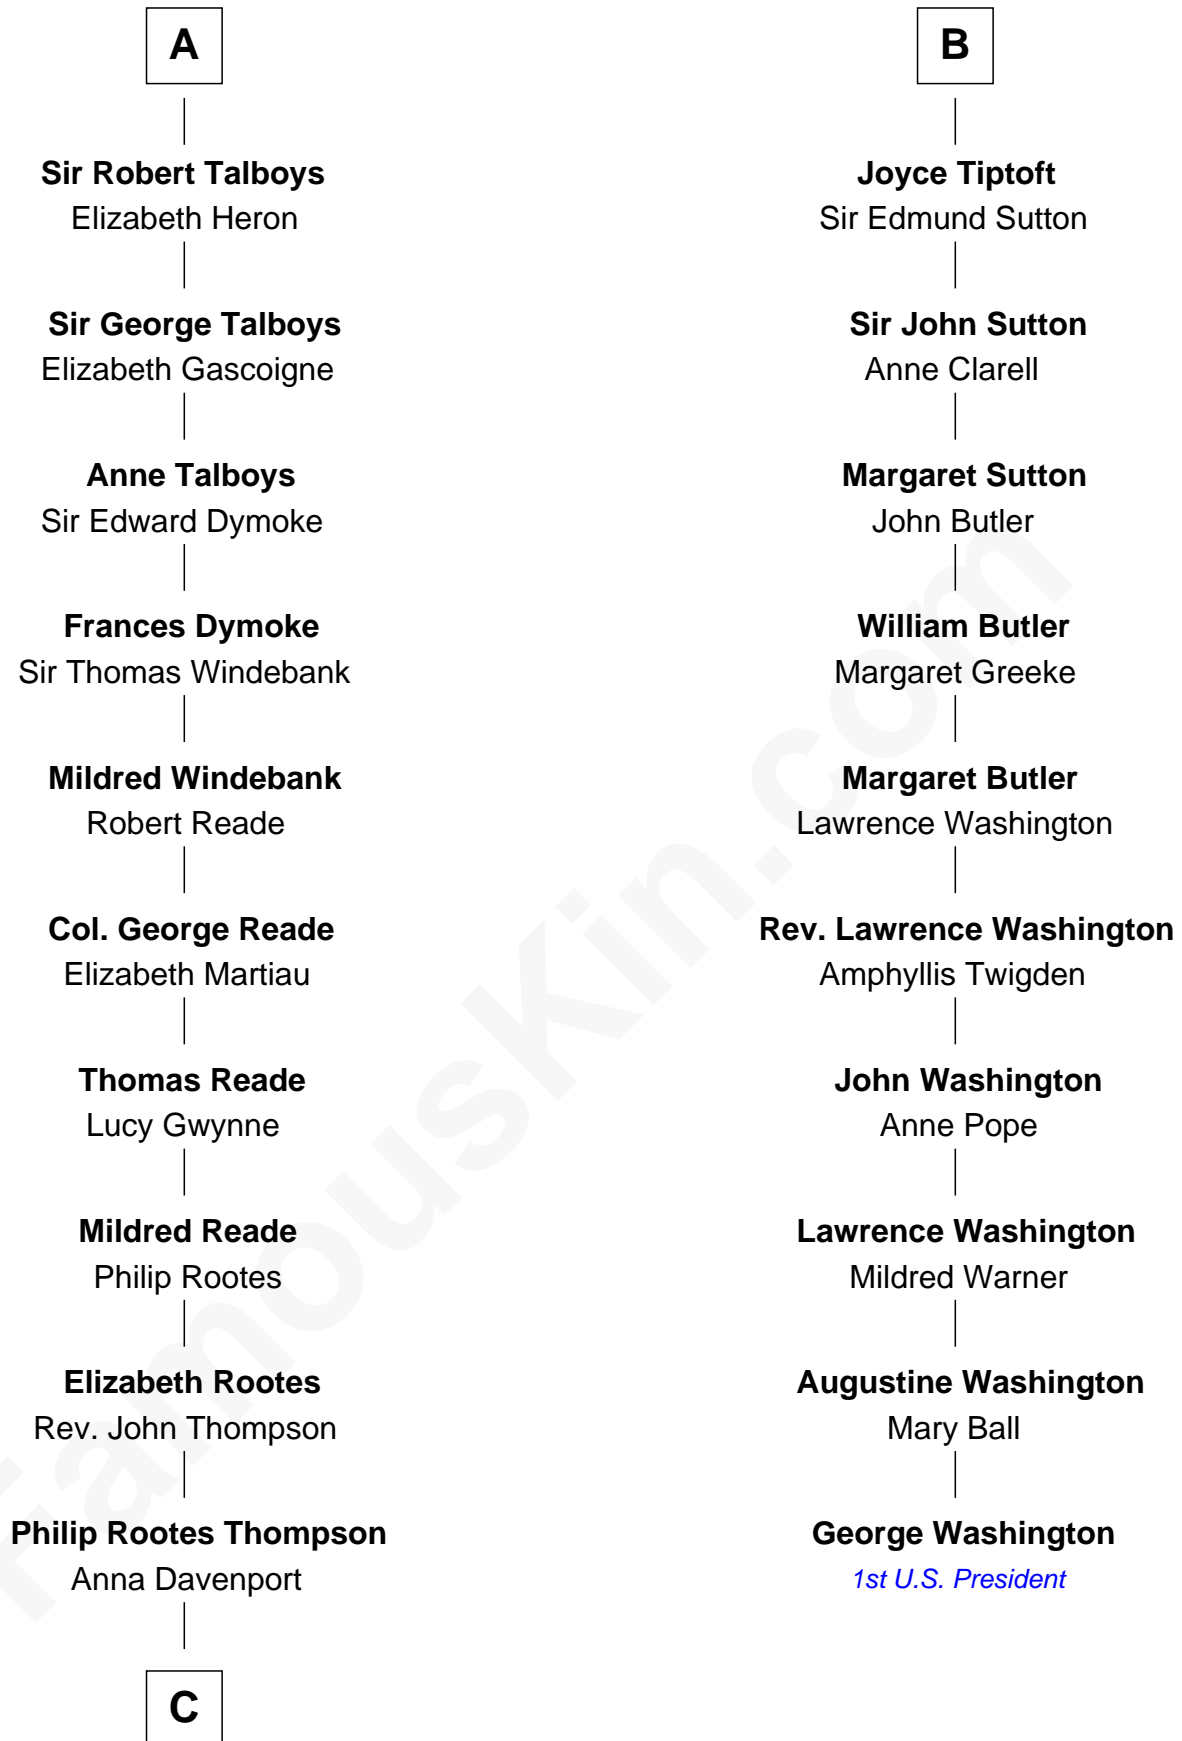

FamousKin.com
Relationship Chart of
General George S. Patton
U.S. Army - World War II

16th cousin 5 times removed of
George Washington
1st U.S. President

FamousKin.com