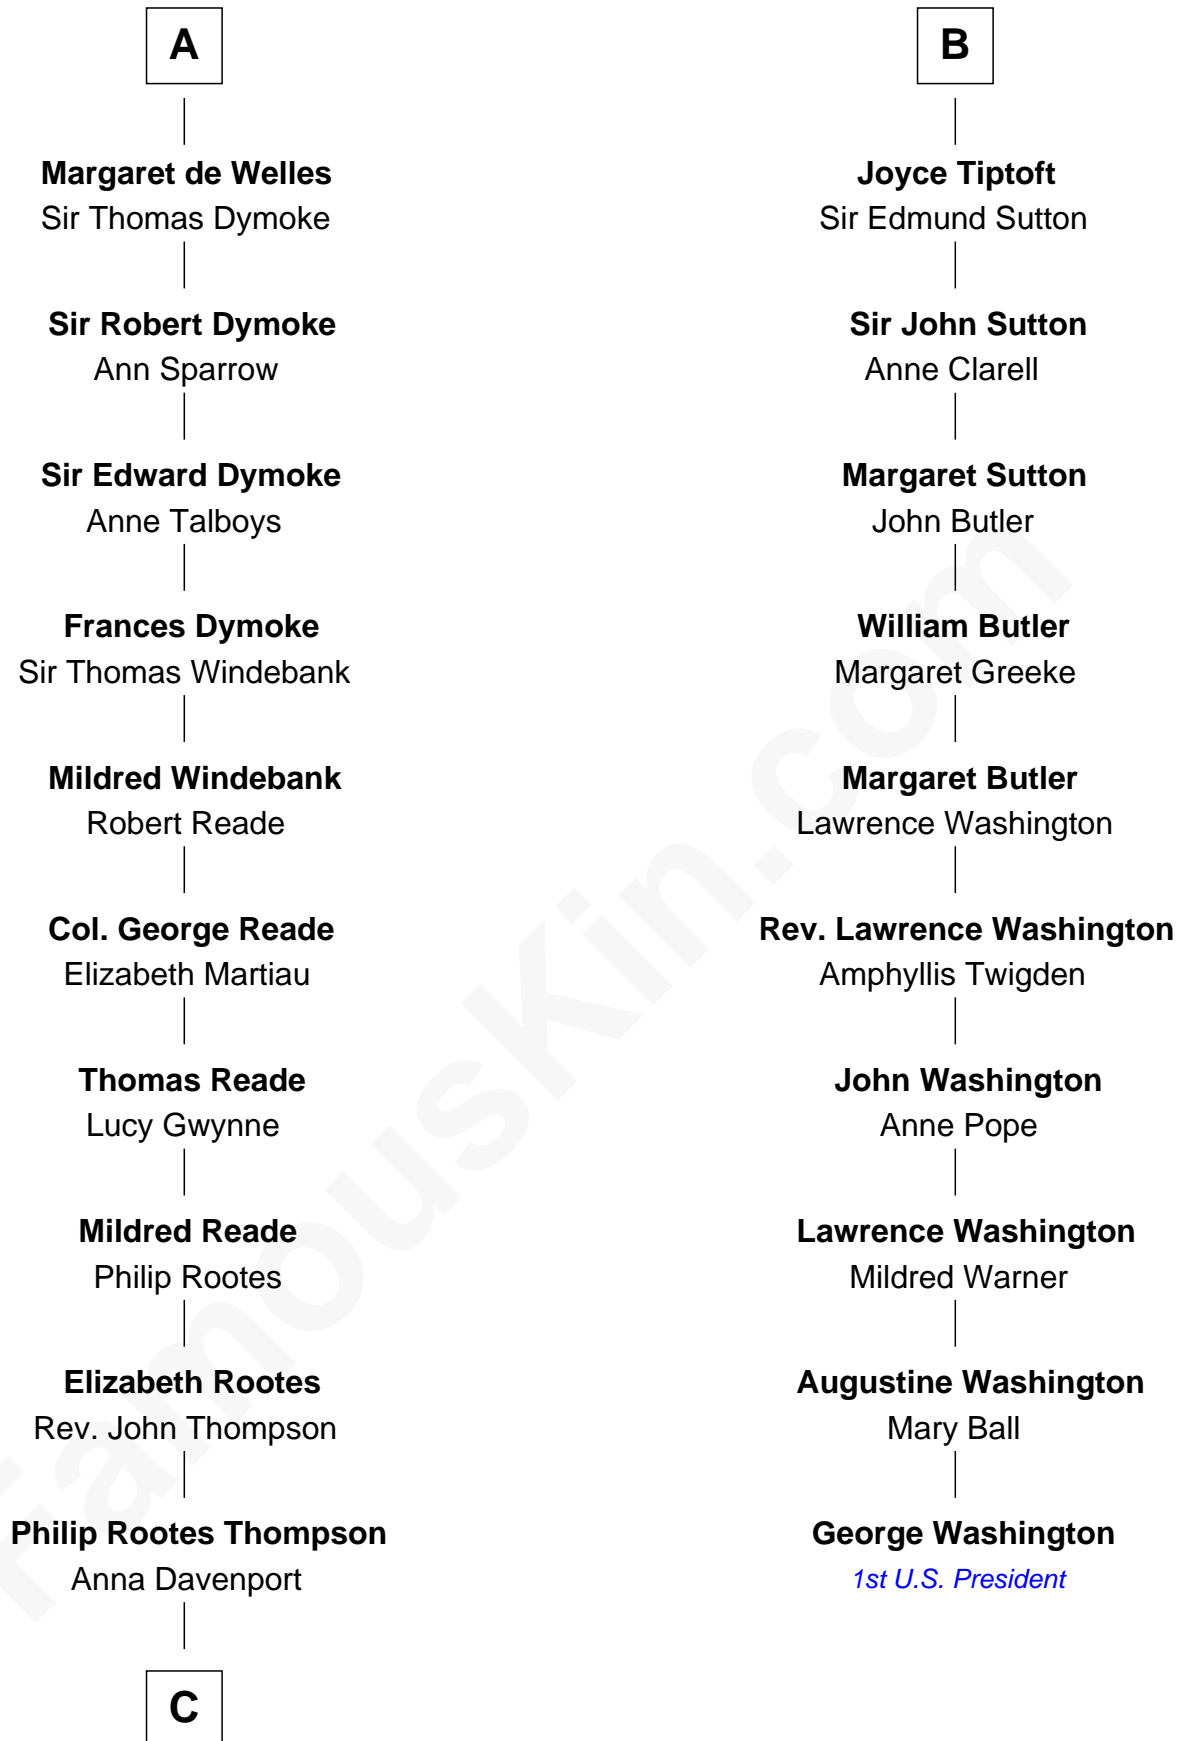

FamousKin.com
Relationship Chart of
General George S. Patton
U.S. Army - World War II

16th cousin 5 times removed of
George Washington
1st U.S. President

FamousKin.com