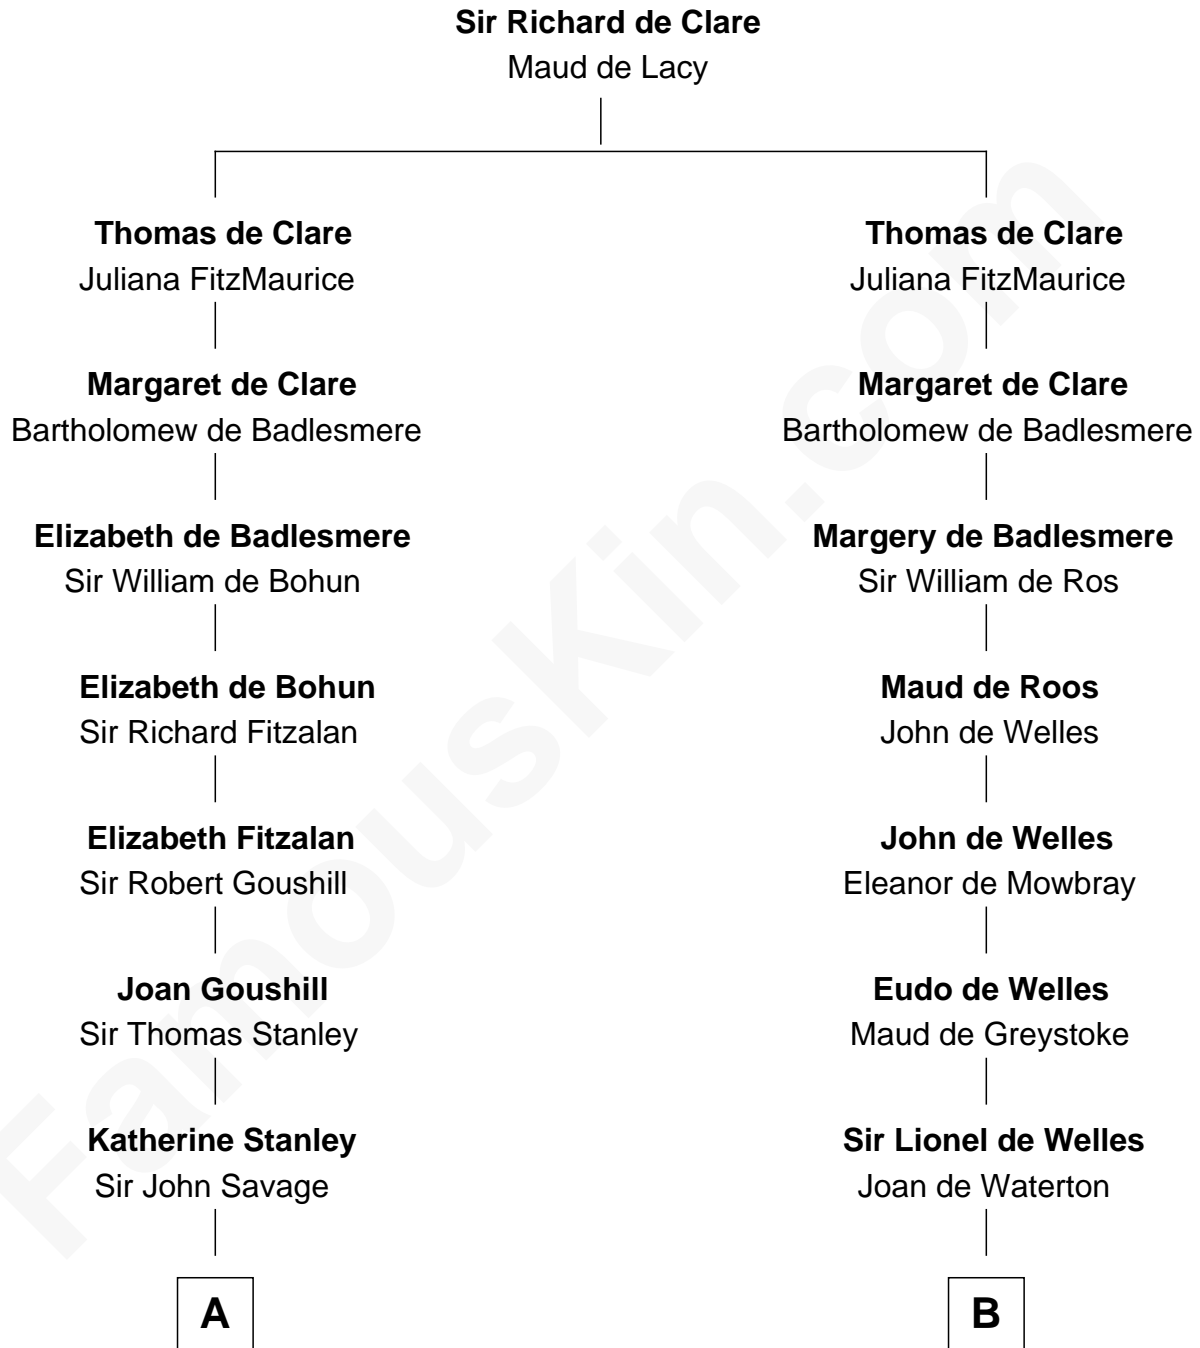

FamousKin.com
Relationship Chart of
General George S. Patton
U.S. Army - World War II

16th cousin 5 times removed of
George Washington
1st U.S. President

FamousKin.com