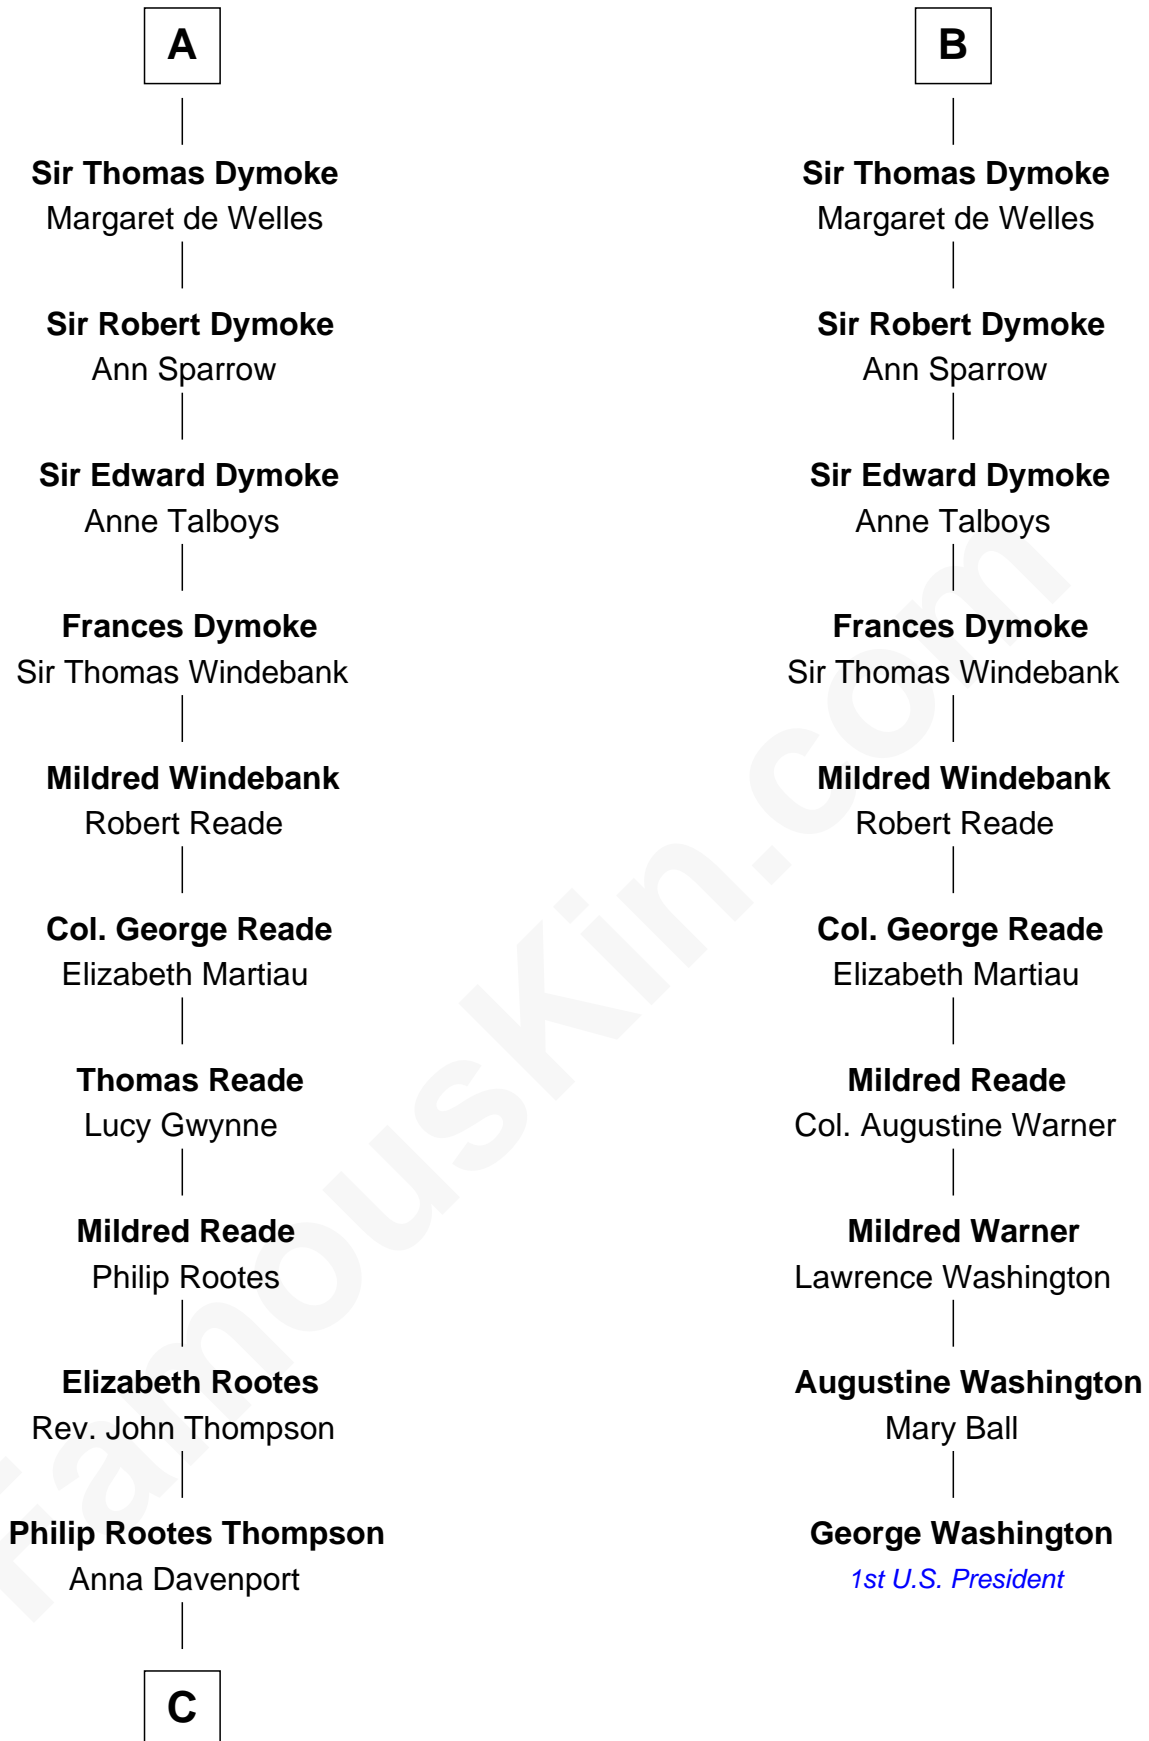

FamousKin.com
Relationship Chart of
General George S. Patton
U.S. Army - World War II

16th cousin 5 times removed of
George Washington
1st U.S. President

FamousKin.com