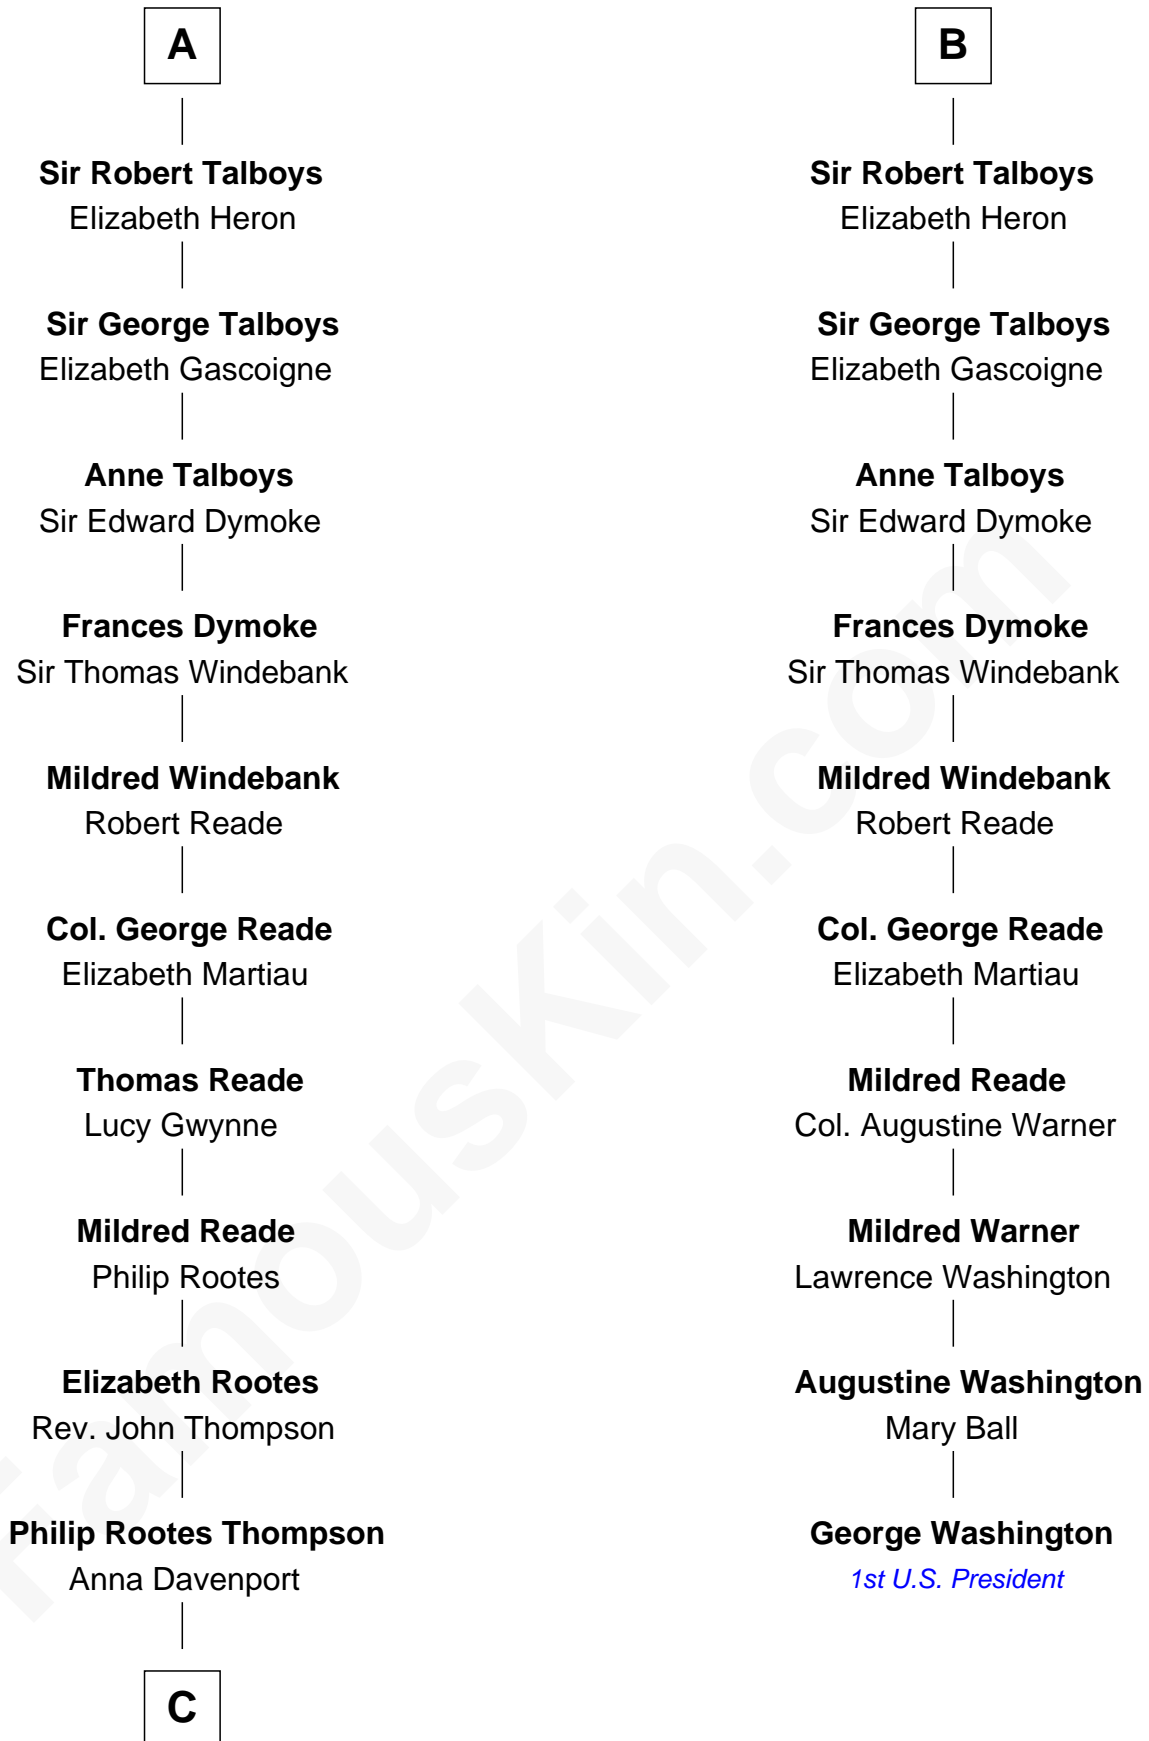

FamousKin.com
Relationship Chart of
General George S. Patton
U.S. Army - World War II

16th cousin 5 times removed of
George Washington
1st U.S. President

FamousKin.com