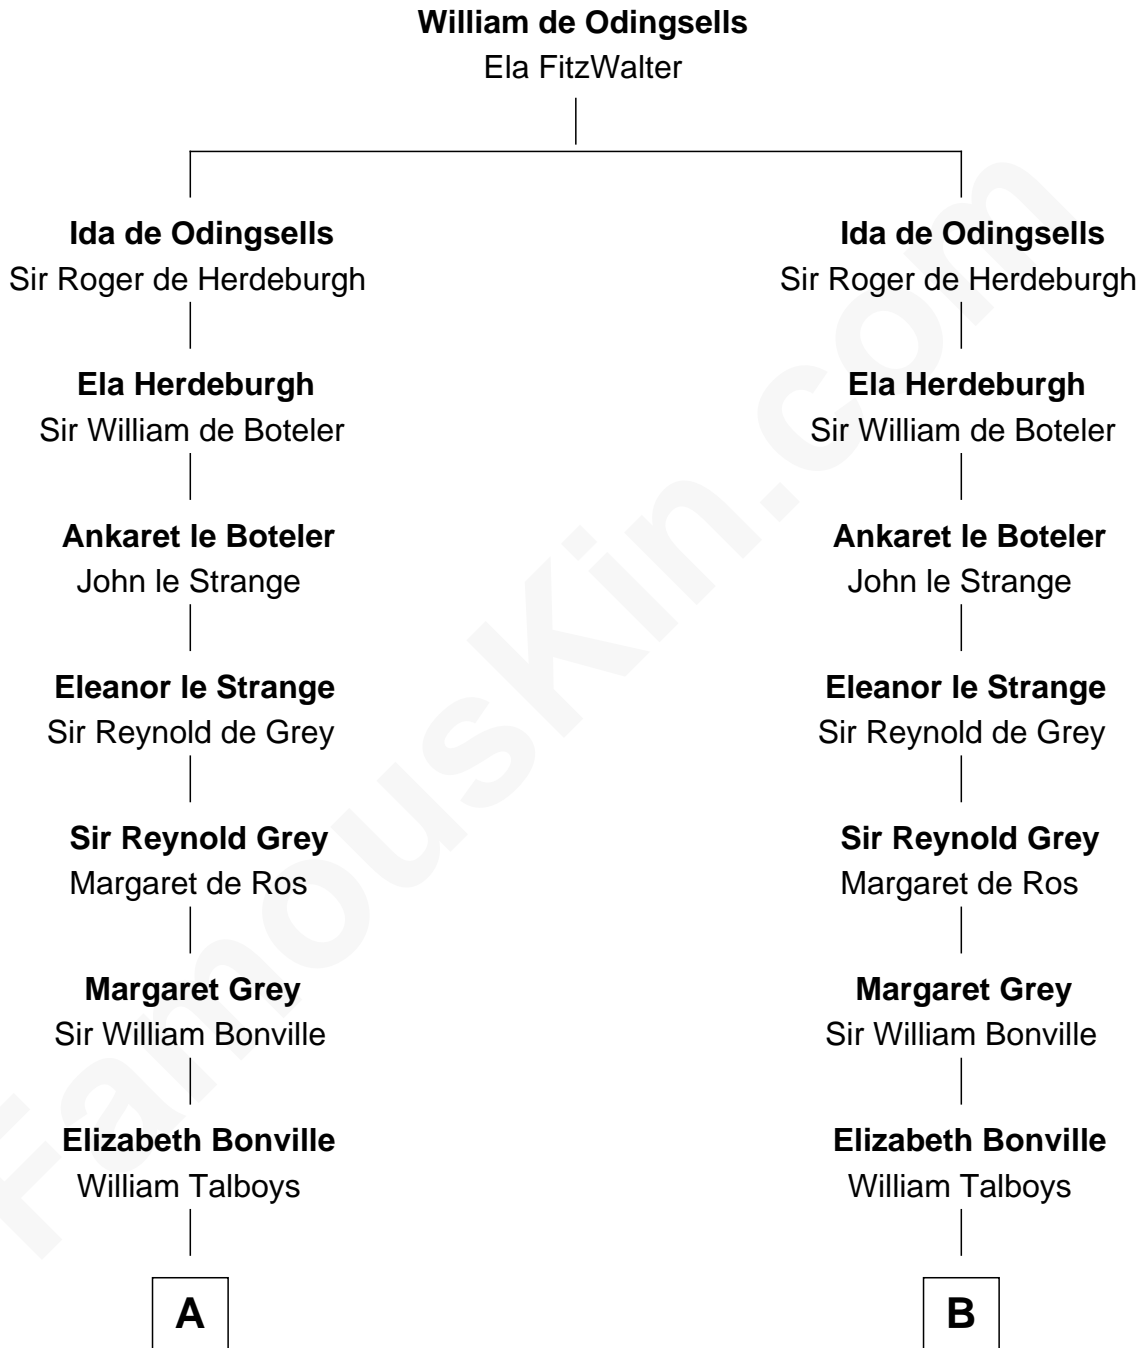

FamousKin.com
Relationship Chart of
General George S. Patton
U.S. Army - World War II

16th cousin 5 times removed of
George Washington
1st U.S. President

FamousKin.com