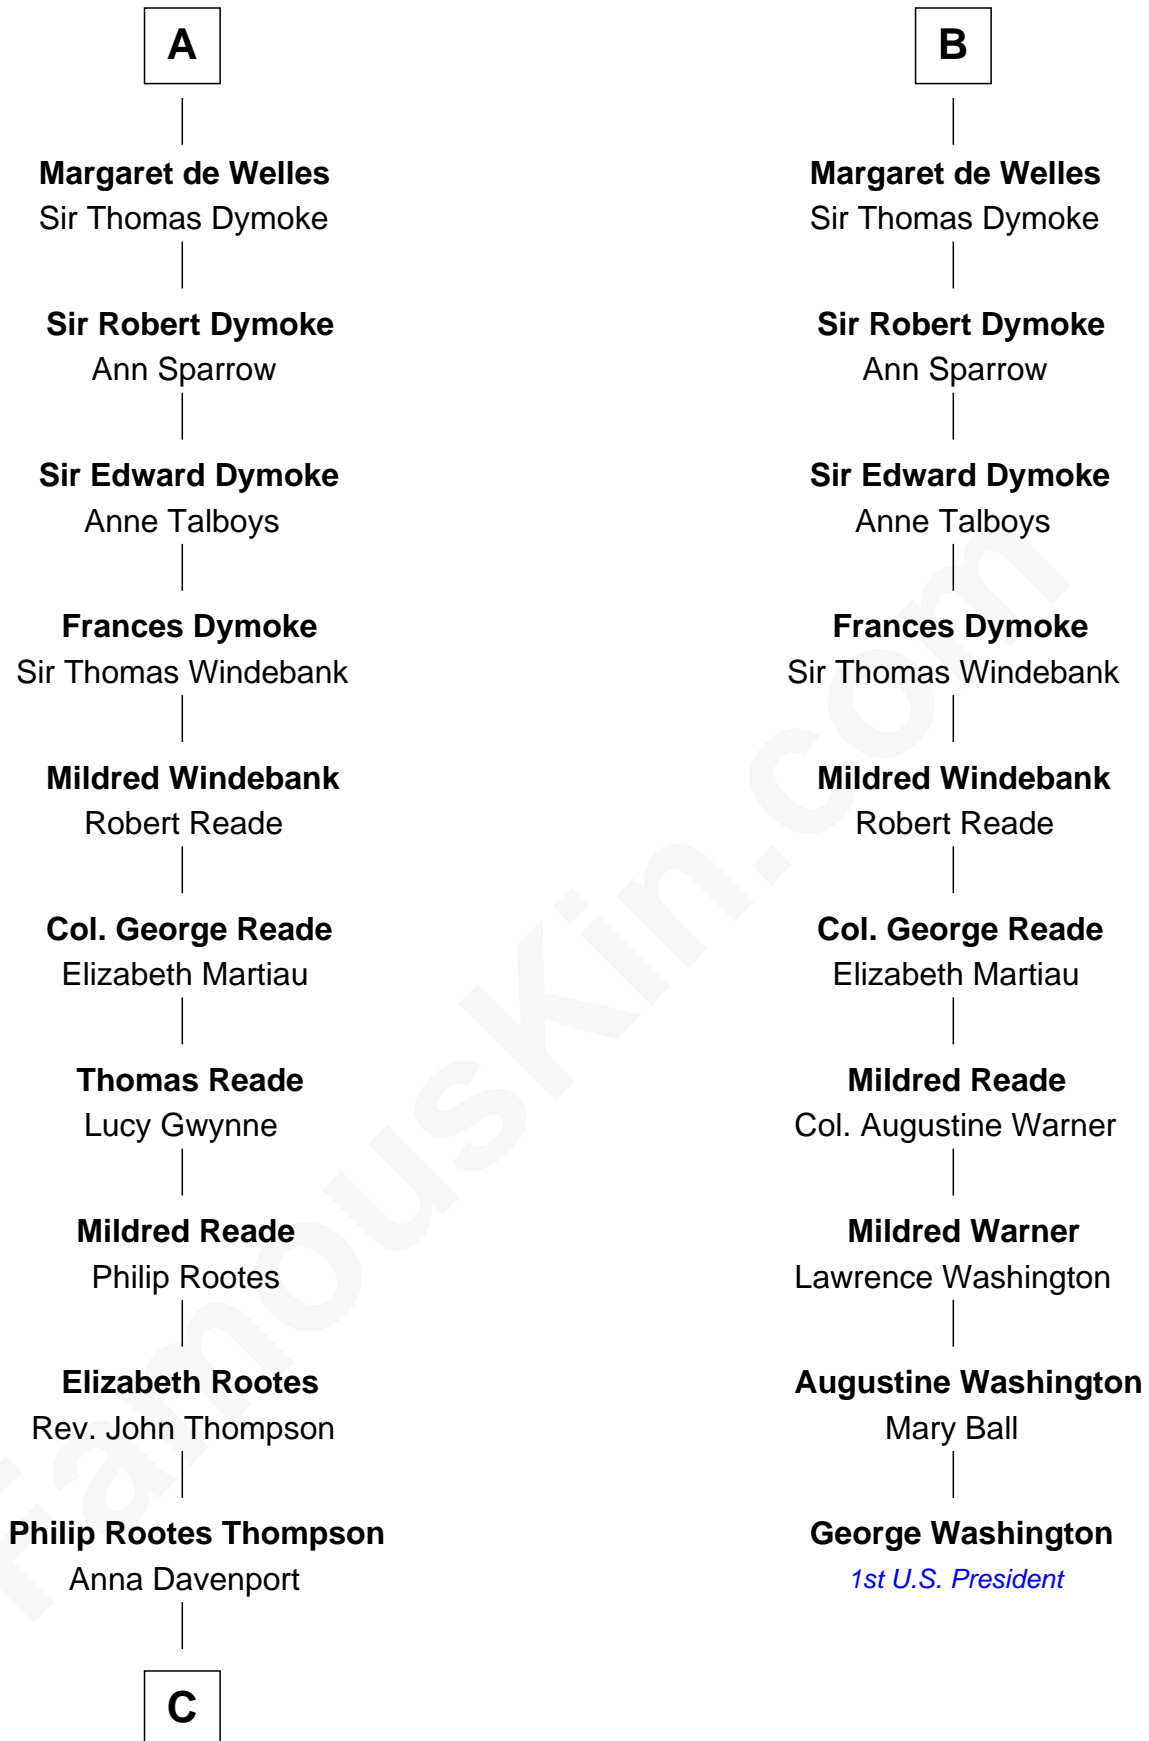

FamousKin.com
Relationship Chart of
General George S. Patton
U.S. Army - World War II

16th cousin 5 times removed of
George Washington
1st U.S. President

William Longespee
 Idoine de Camville

FamousKin.com