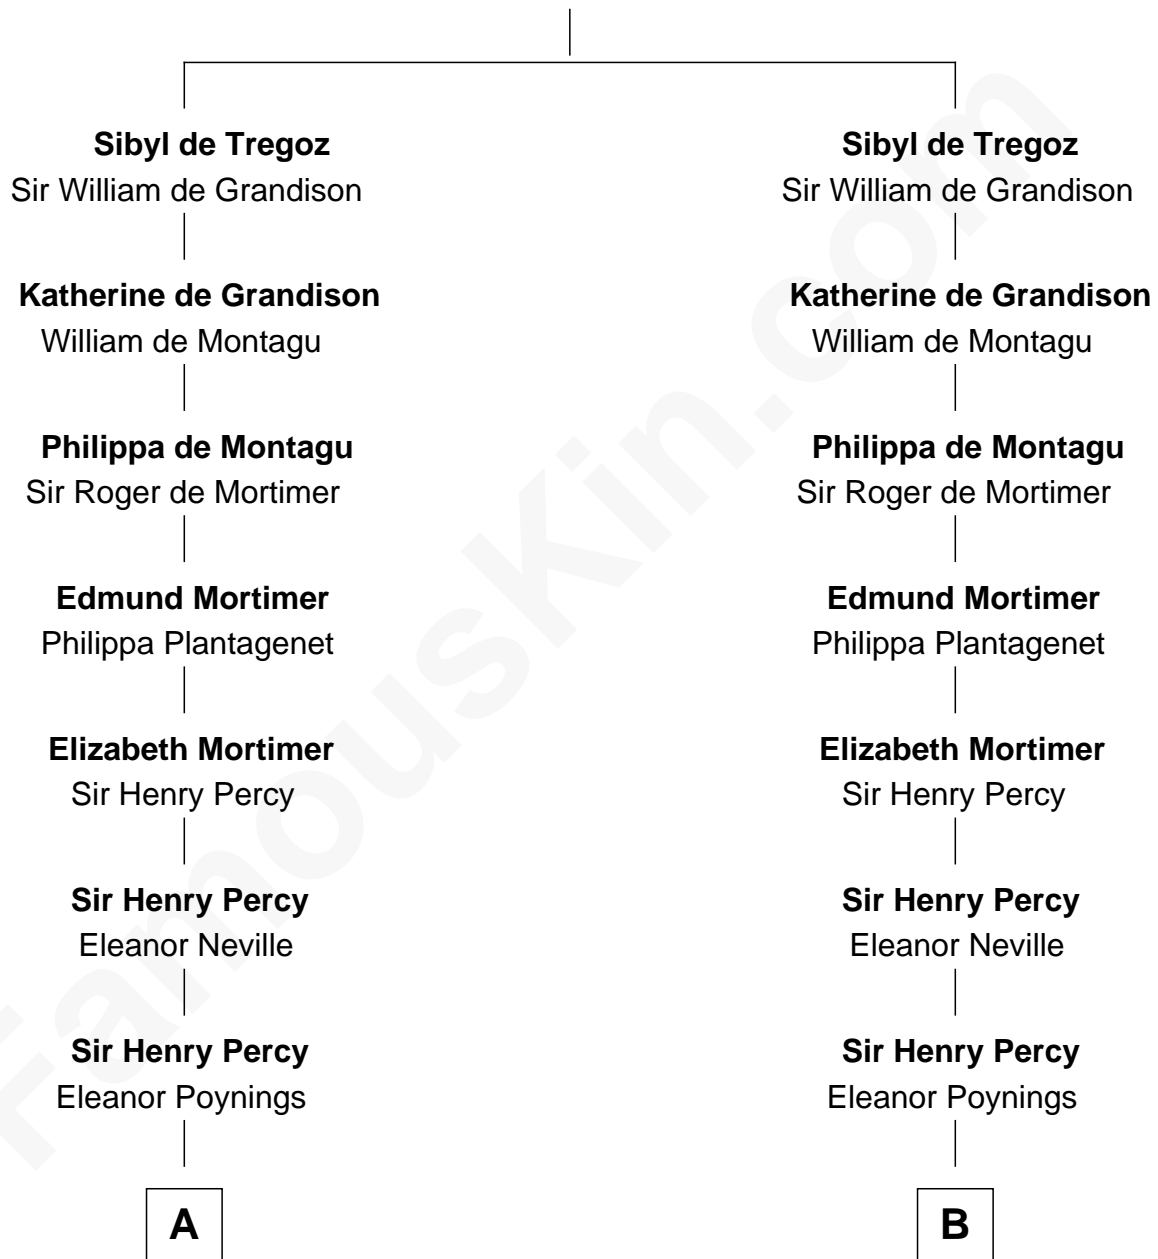

FamousKin.com
Relationship Chart of
General George S. Patton
U.S. Army - World War II

16th cousin 5 times removed of
George Washington
1st U.S. President

John de Tregoz

FamousKin.com