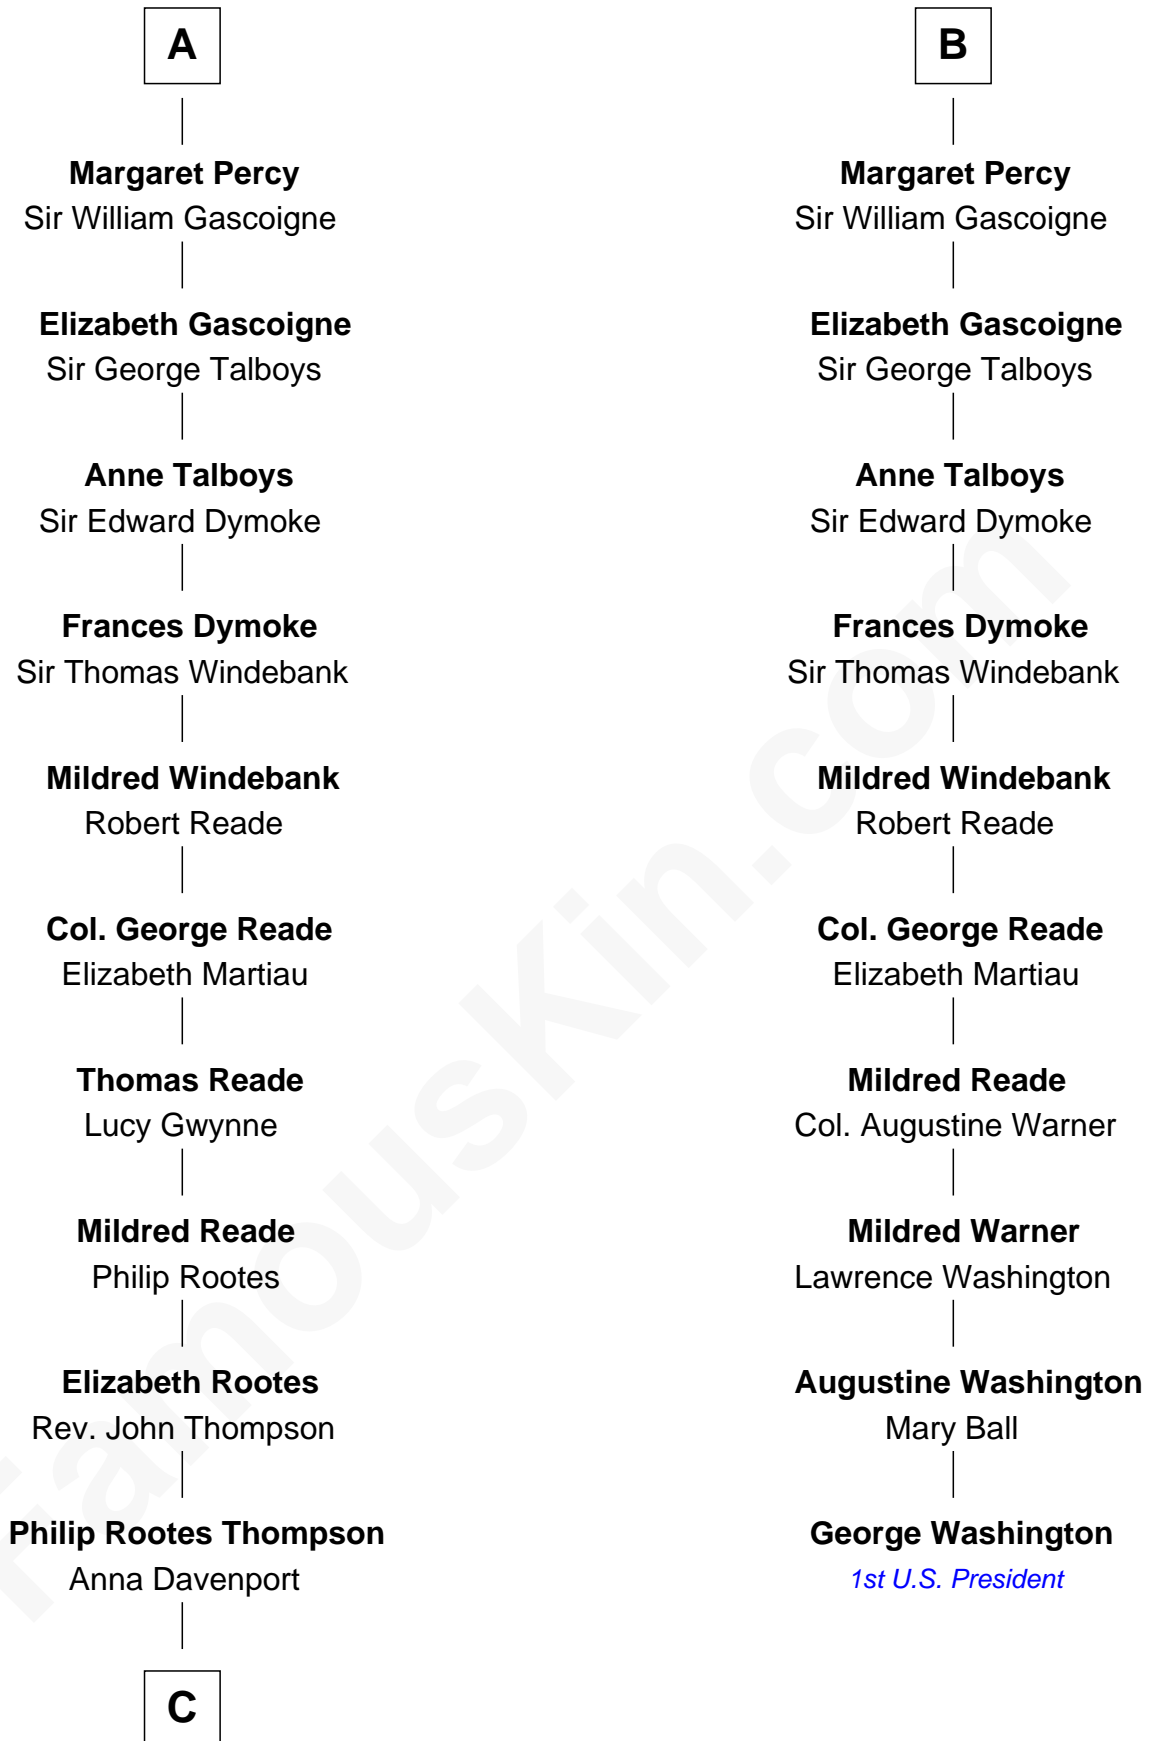

FamousKin.com
Relationship Chart of
General George S. Patton
U.S. Army - World War II

16th cousin 5 times removed of
George Washington
1st U.S. President

John de Tregoz

FamousKin.com