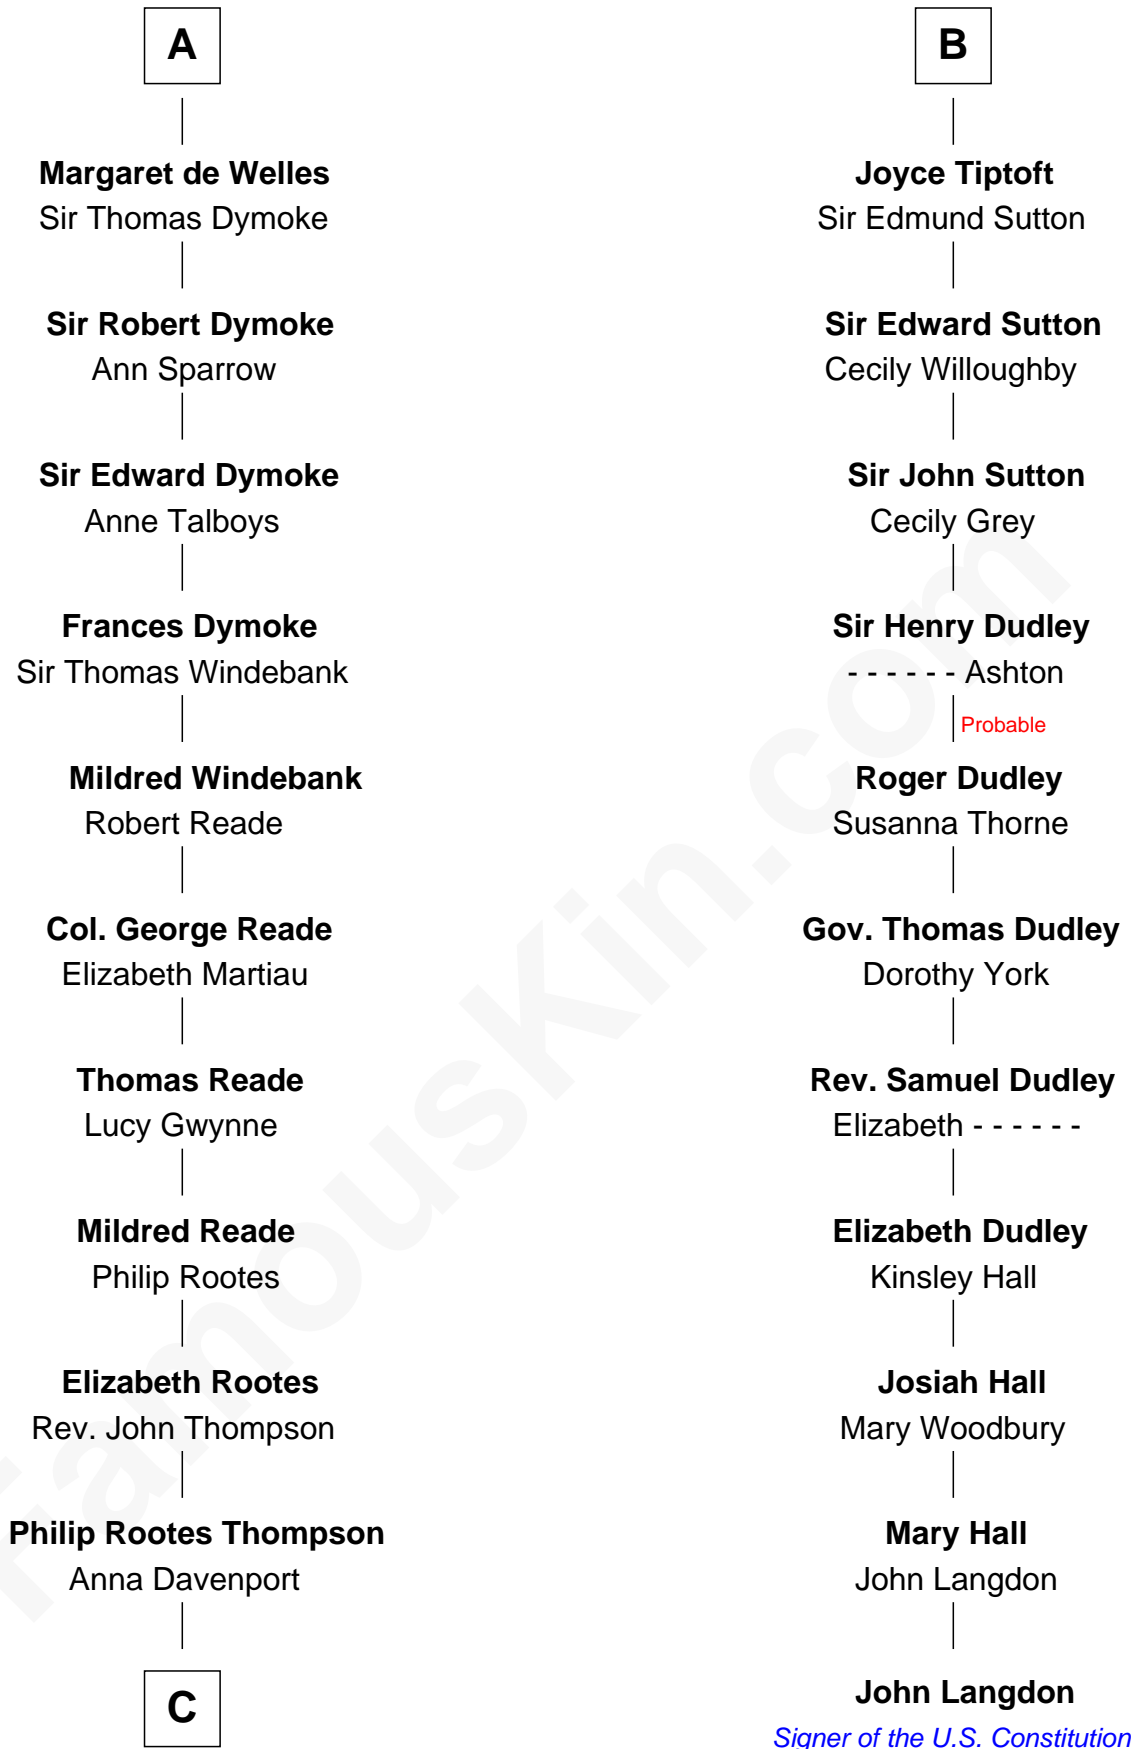

**FamousKin.com**  
**Relationship Chart of**  
**General George S. Patton**  
*U.S. Army - World War II*

17th cousin 4 times removed of

**John Langdon**  
*Signer of the U.S. Constitution*

**C**

—  
**Eleanor Thompson**

William Thorton

—  
**Susanna Thompson Thorton**

Andrew Glassell

—  
**Susan Thornton Glassell**

George Smith Patton

—  
**George Smith Patton**

Ruth Wilson

—  
**General George S. Patton**