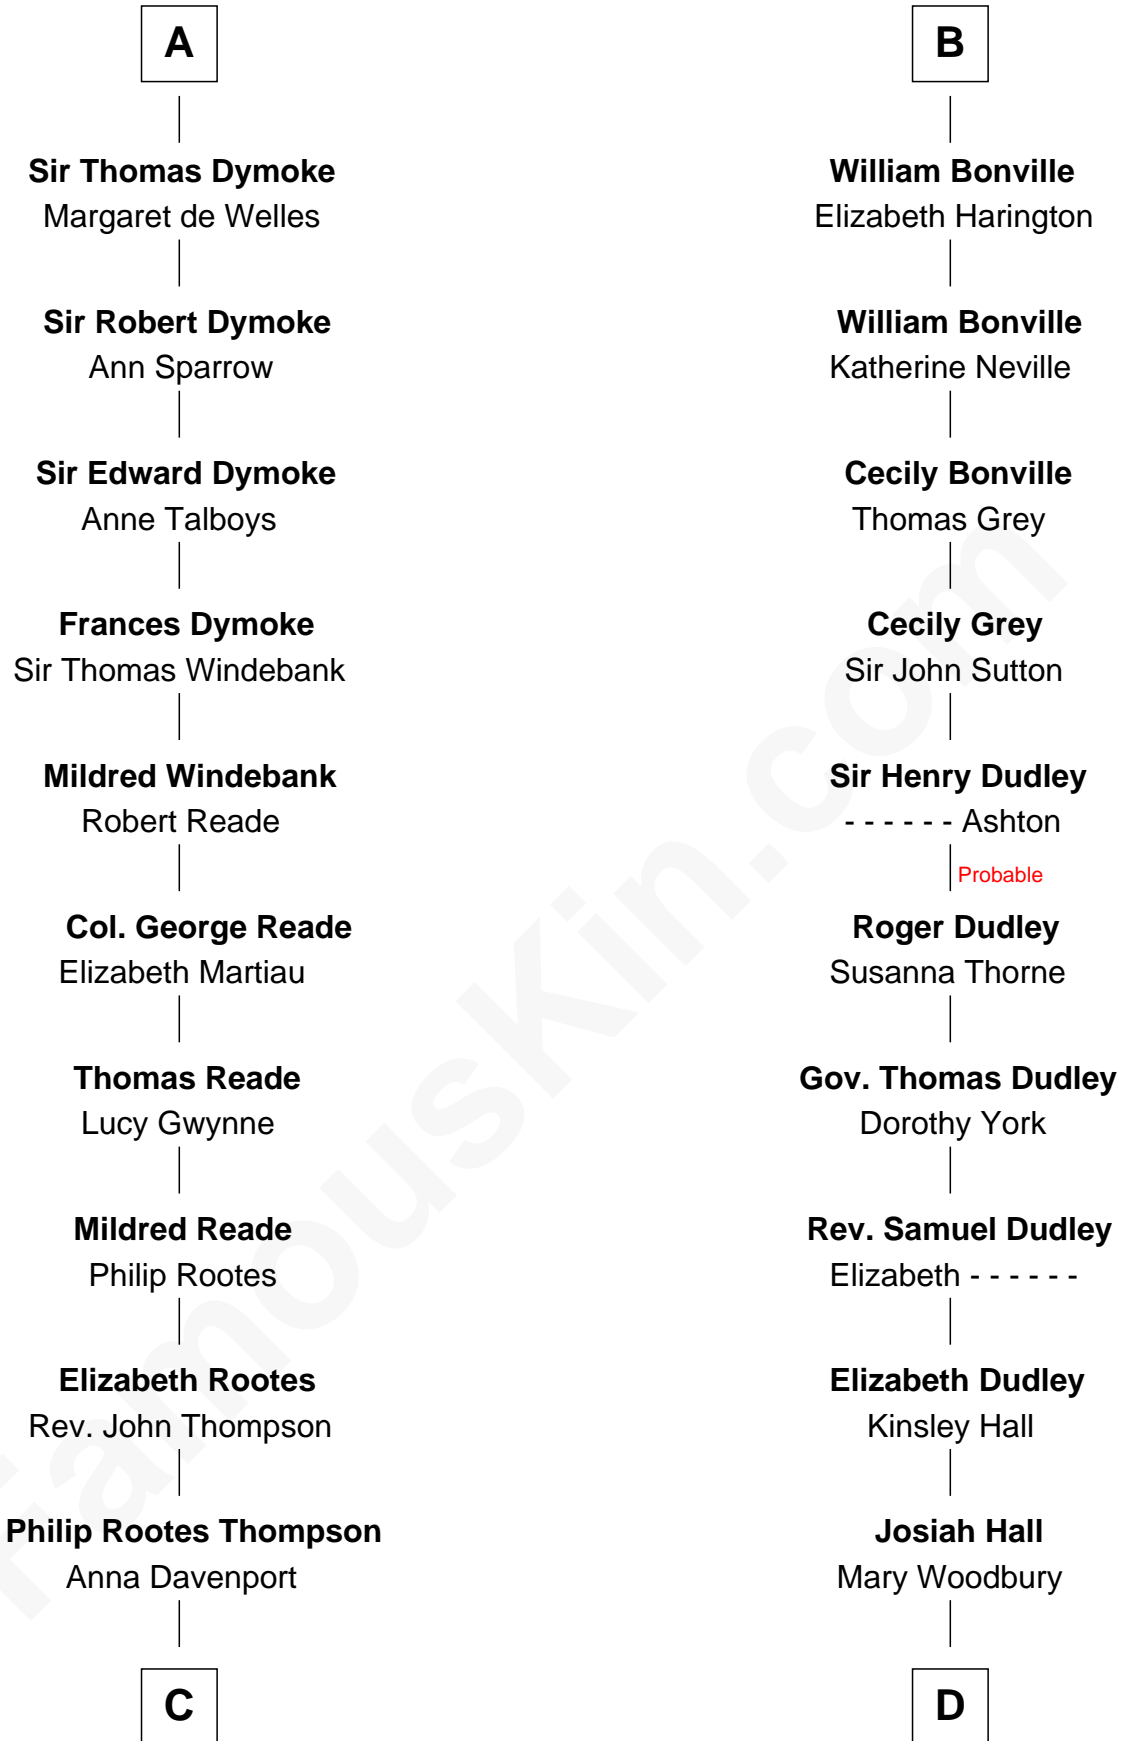

**FamousKin.com**  
**Relationship Chart of**  
**General George S. Patton**  
*U.S. Army - World War II*

**18th cousin 3 times removed of**  
**John Langdon**  
*Signer of the U.S. Constitution*

**C**

**Eleanor Thompson**

William Thorton

**Susanna Thompson Thorton**

Andrew Glassell

**Susan Thornton Glassell**

George Smith Patton

**George Smith Patton**

Ruth Wilson

**General George S. Patton**