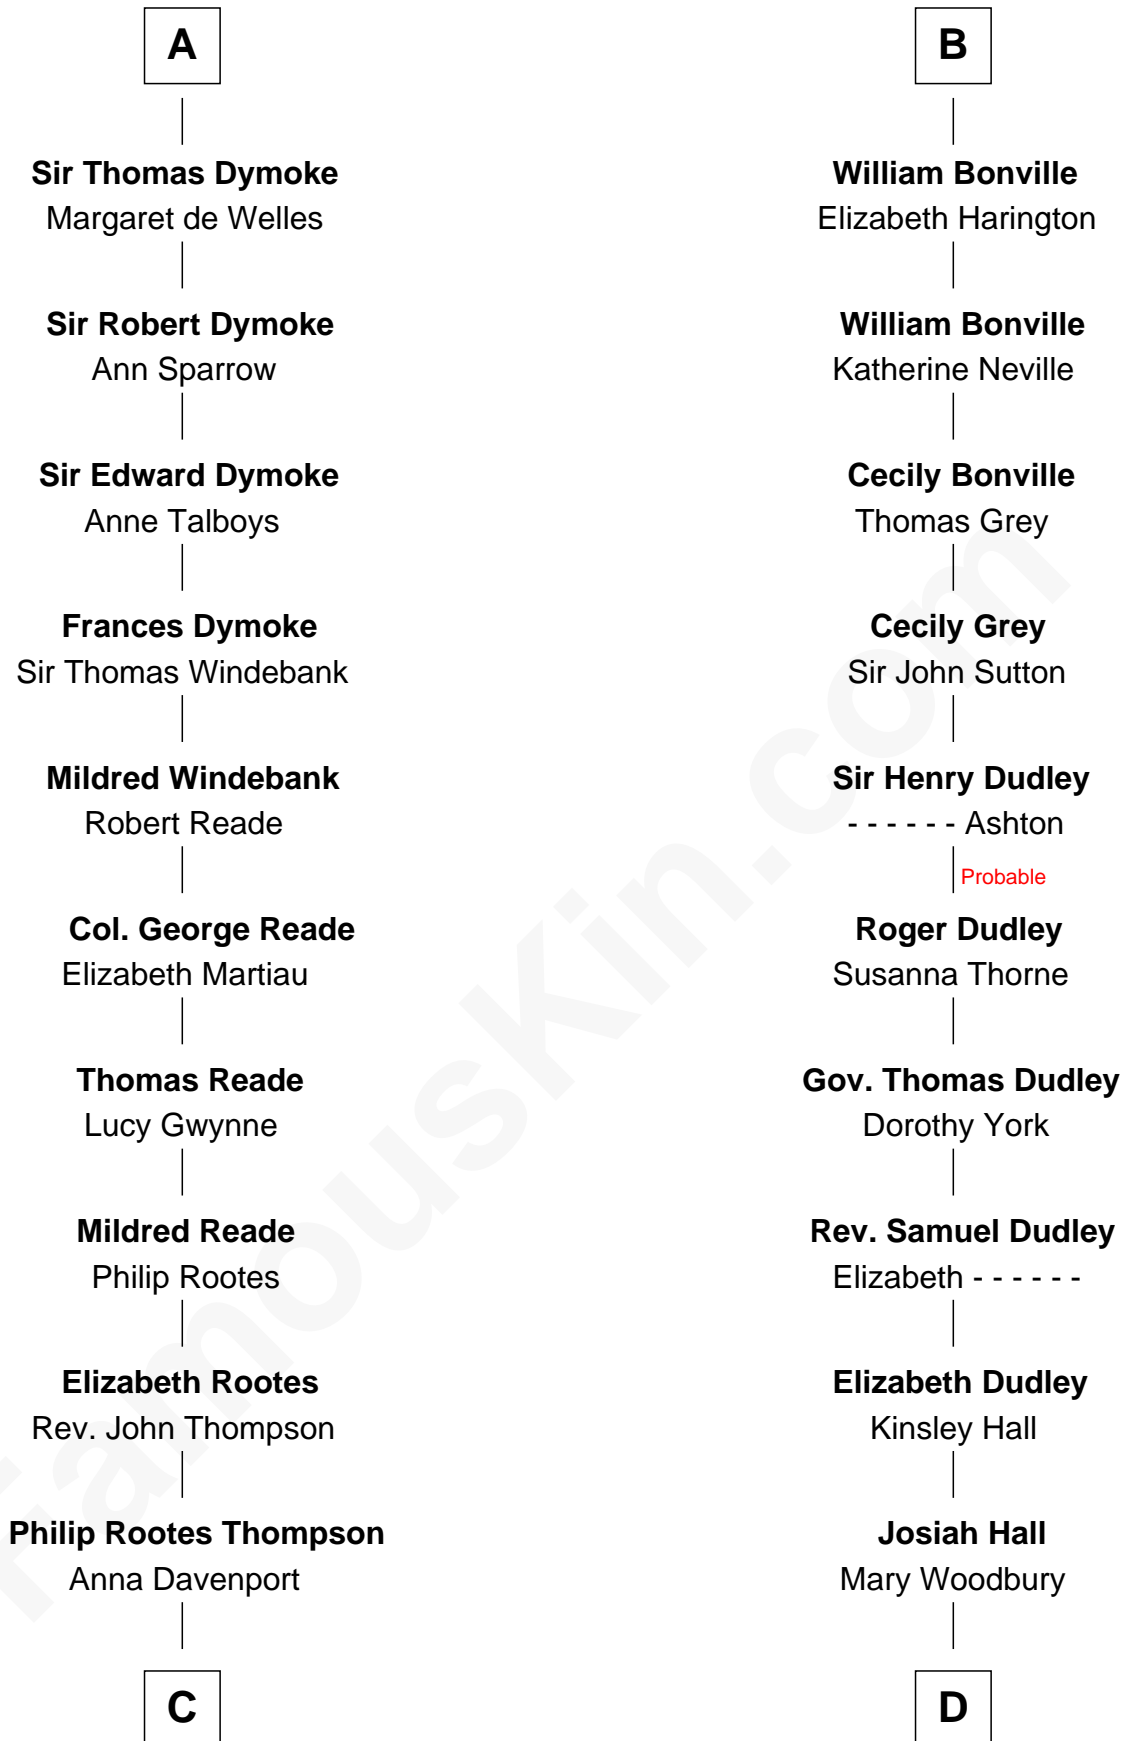

**FamousKin.com**  
**Relationship Chart of**  
**General George S. Patton**  
*U.S. Army - World War II*

**18th cousin 3 times removed of**  
**John Langdon**  
*Signer of the U.S. Constitution*

**Reginald FitzPiers**

**C**

**Eleanor Thompson**

William Thorton

**Susanna Thompson Thorton**

Andrew Glassell

**Susan Thornton Glassell**

George Smith Patton

**George Smith Patton**