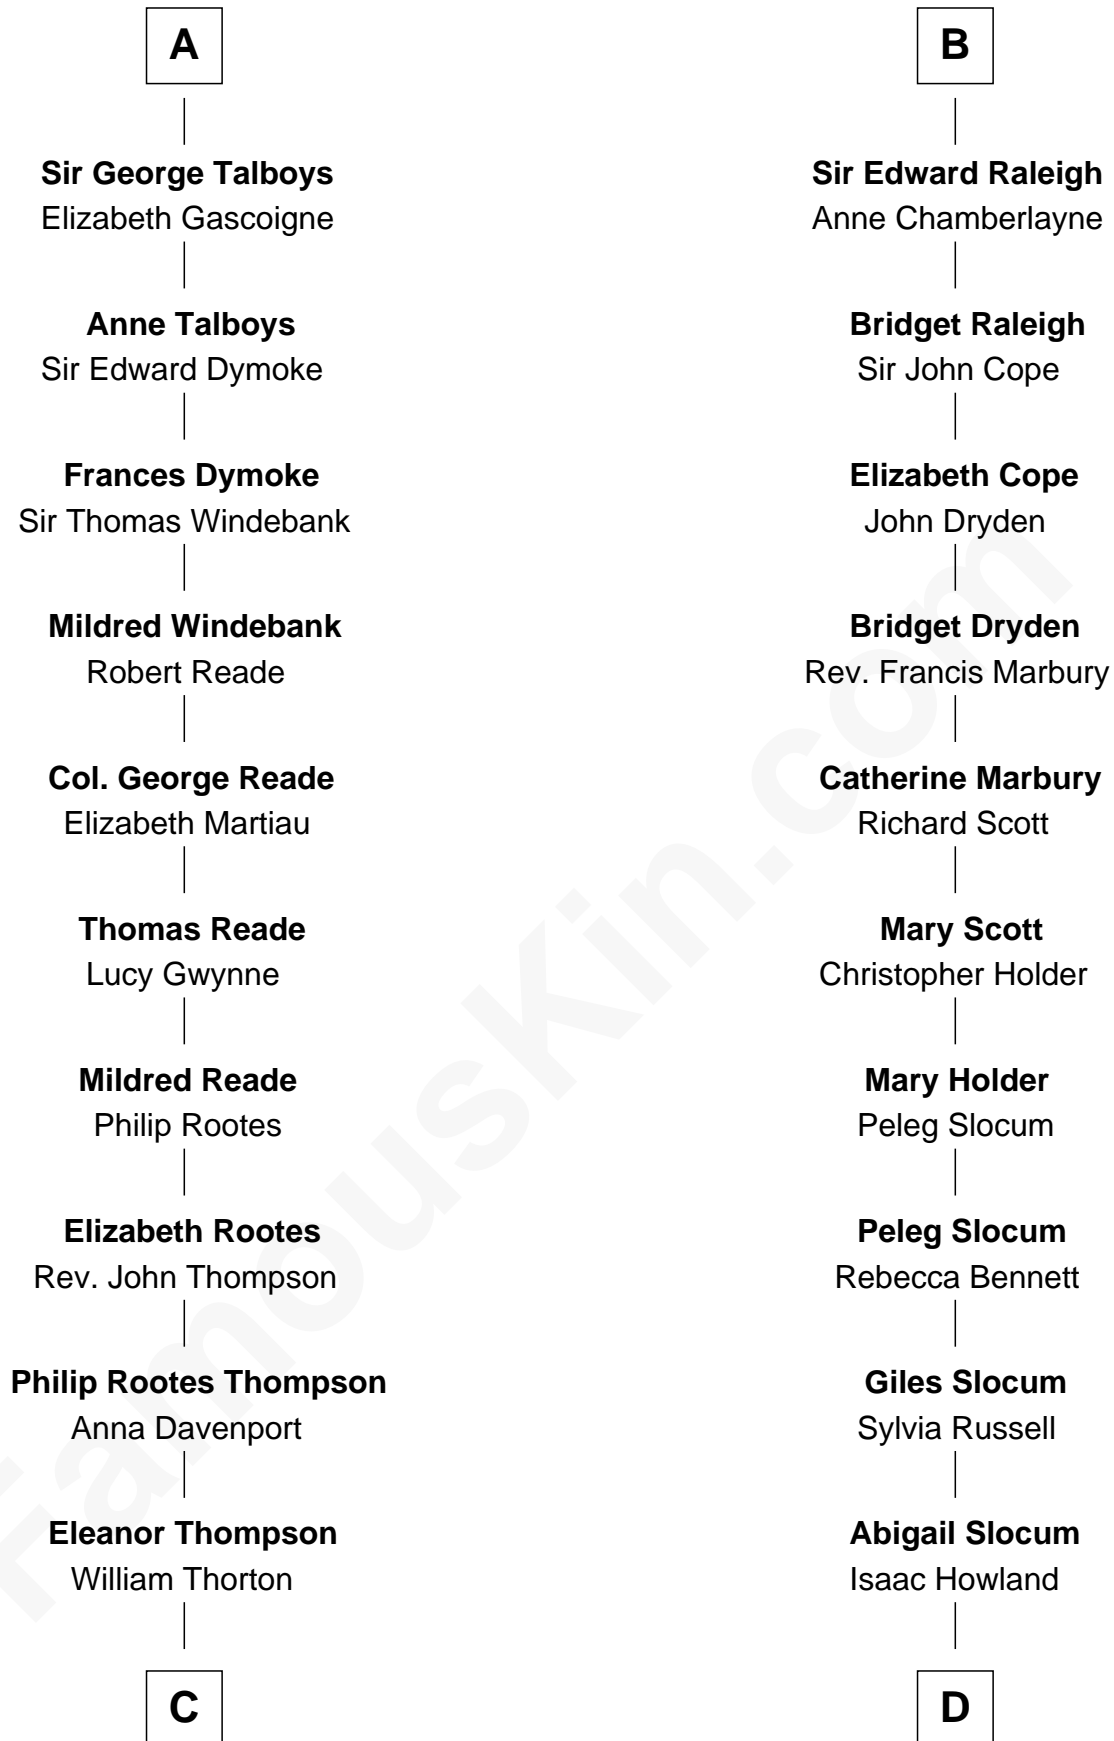

**FamousKin.com**  
**Relationship Chart of**  
**General George S. Patton**  
*U.S. Army - World War II*

19th cousin 1 time removed of

**Hetty Green**  
*"The Witch of Wall Street"*

FamousKin.com