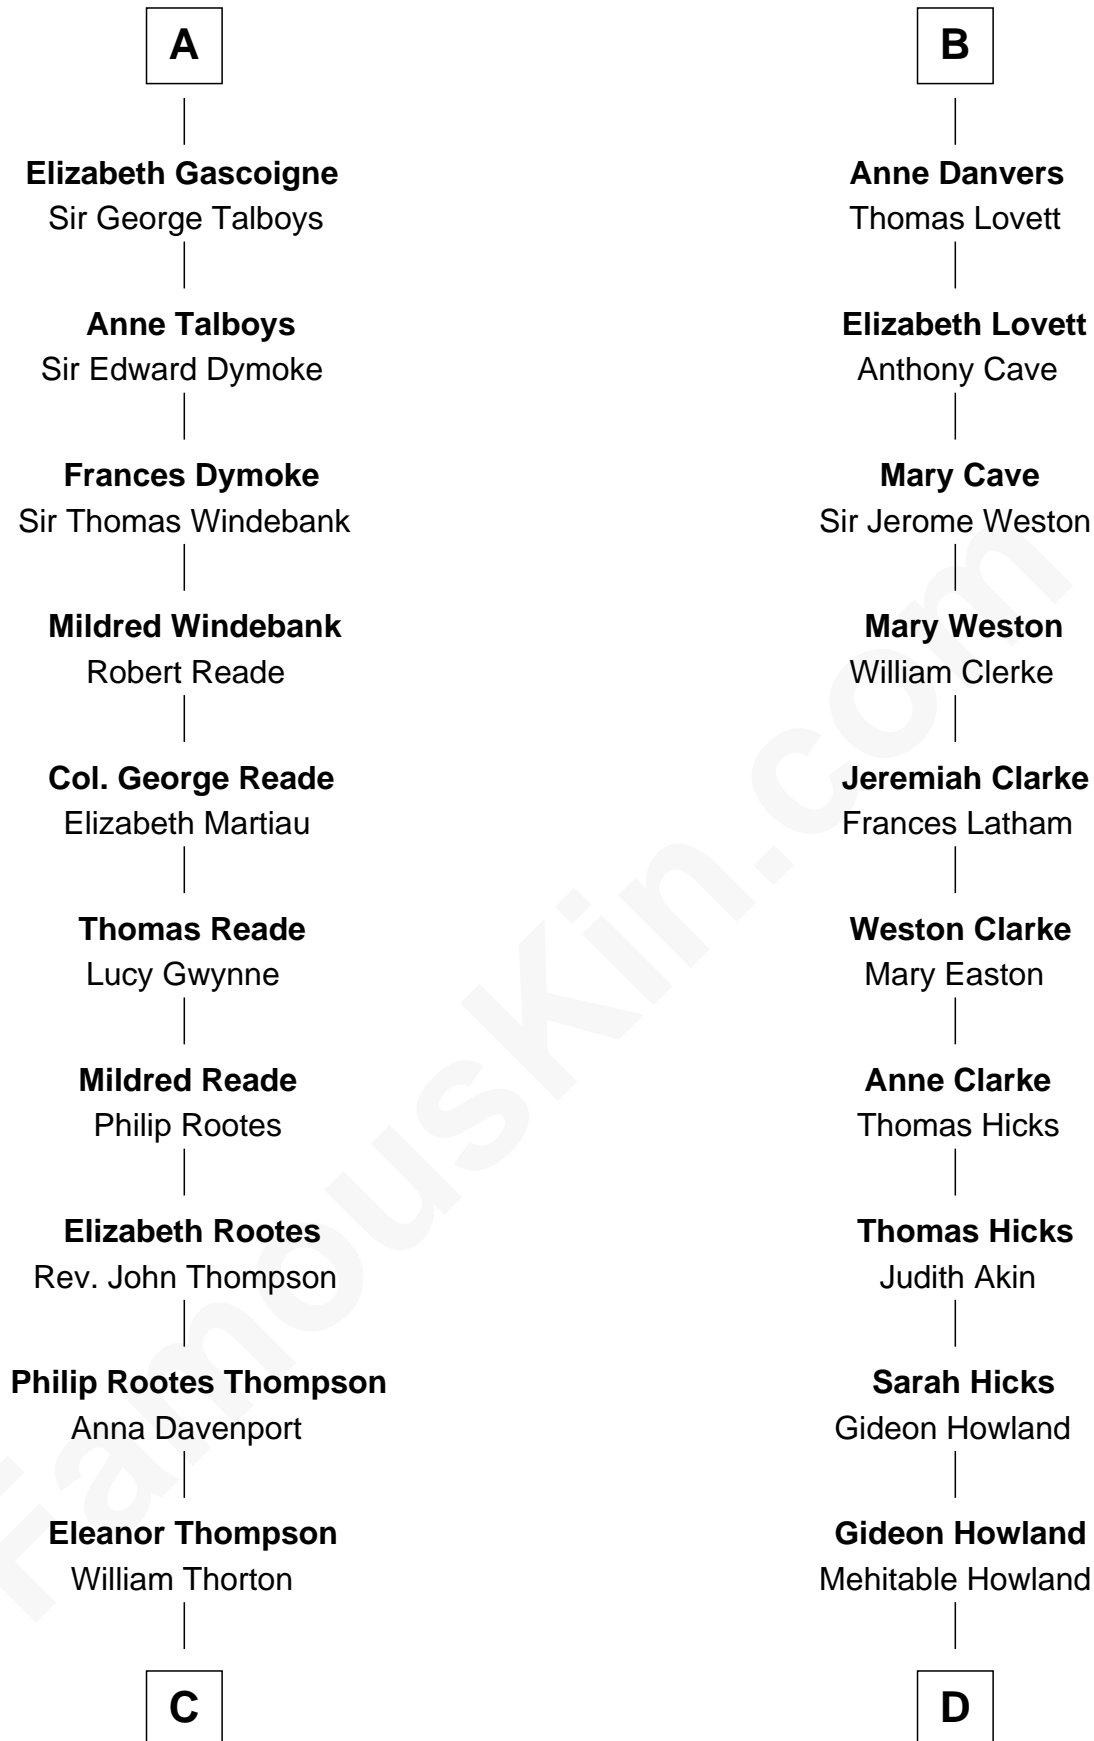

FamousKin.com
Relationship Chart of
General George S. Patton
U.S. Army - World War II

18th cousin 2 times removed of

Hetty Green
"The Witch of Wall Street"

Sir William de Montagu
 Elizabeth de Montfort

FamousKin.com