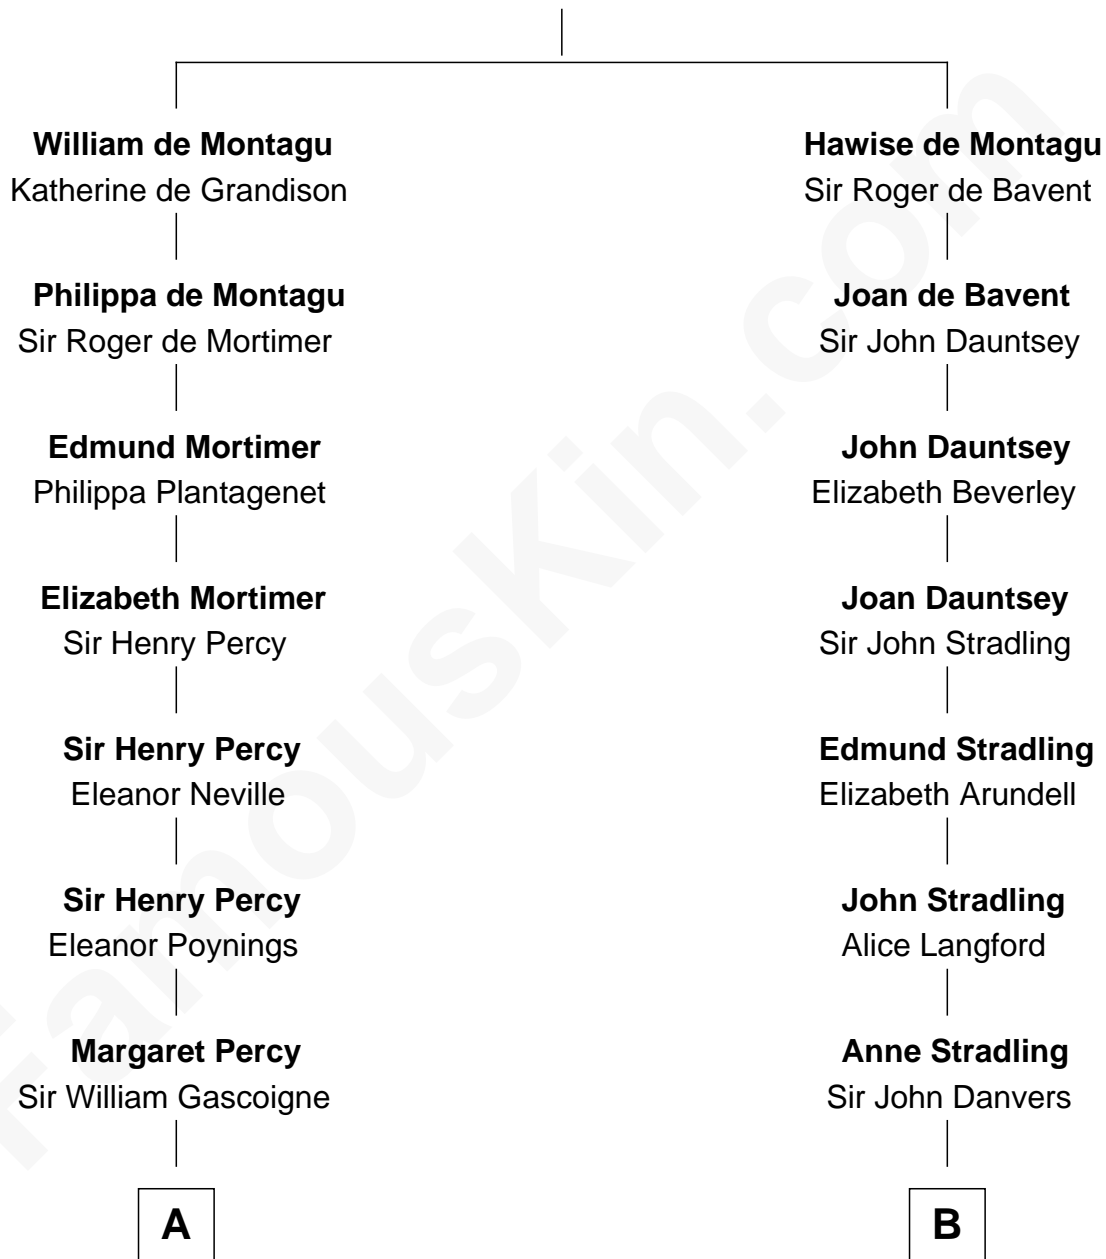

FamousKin.com
Relationship Chart of
General George S. Patton
U.S. Army - World War II

18th cousin 2 times removed of

Hetty Green
"The Witch of Wall Street"

Sir William de Montagu
 Elizabeth de Montfort

FamousKin.com