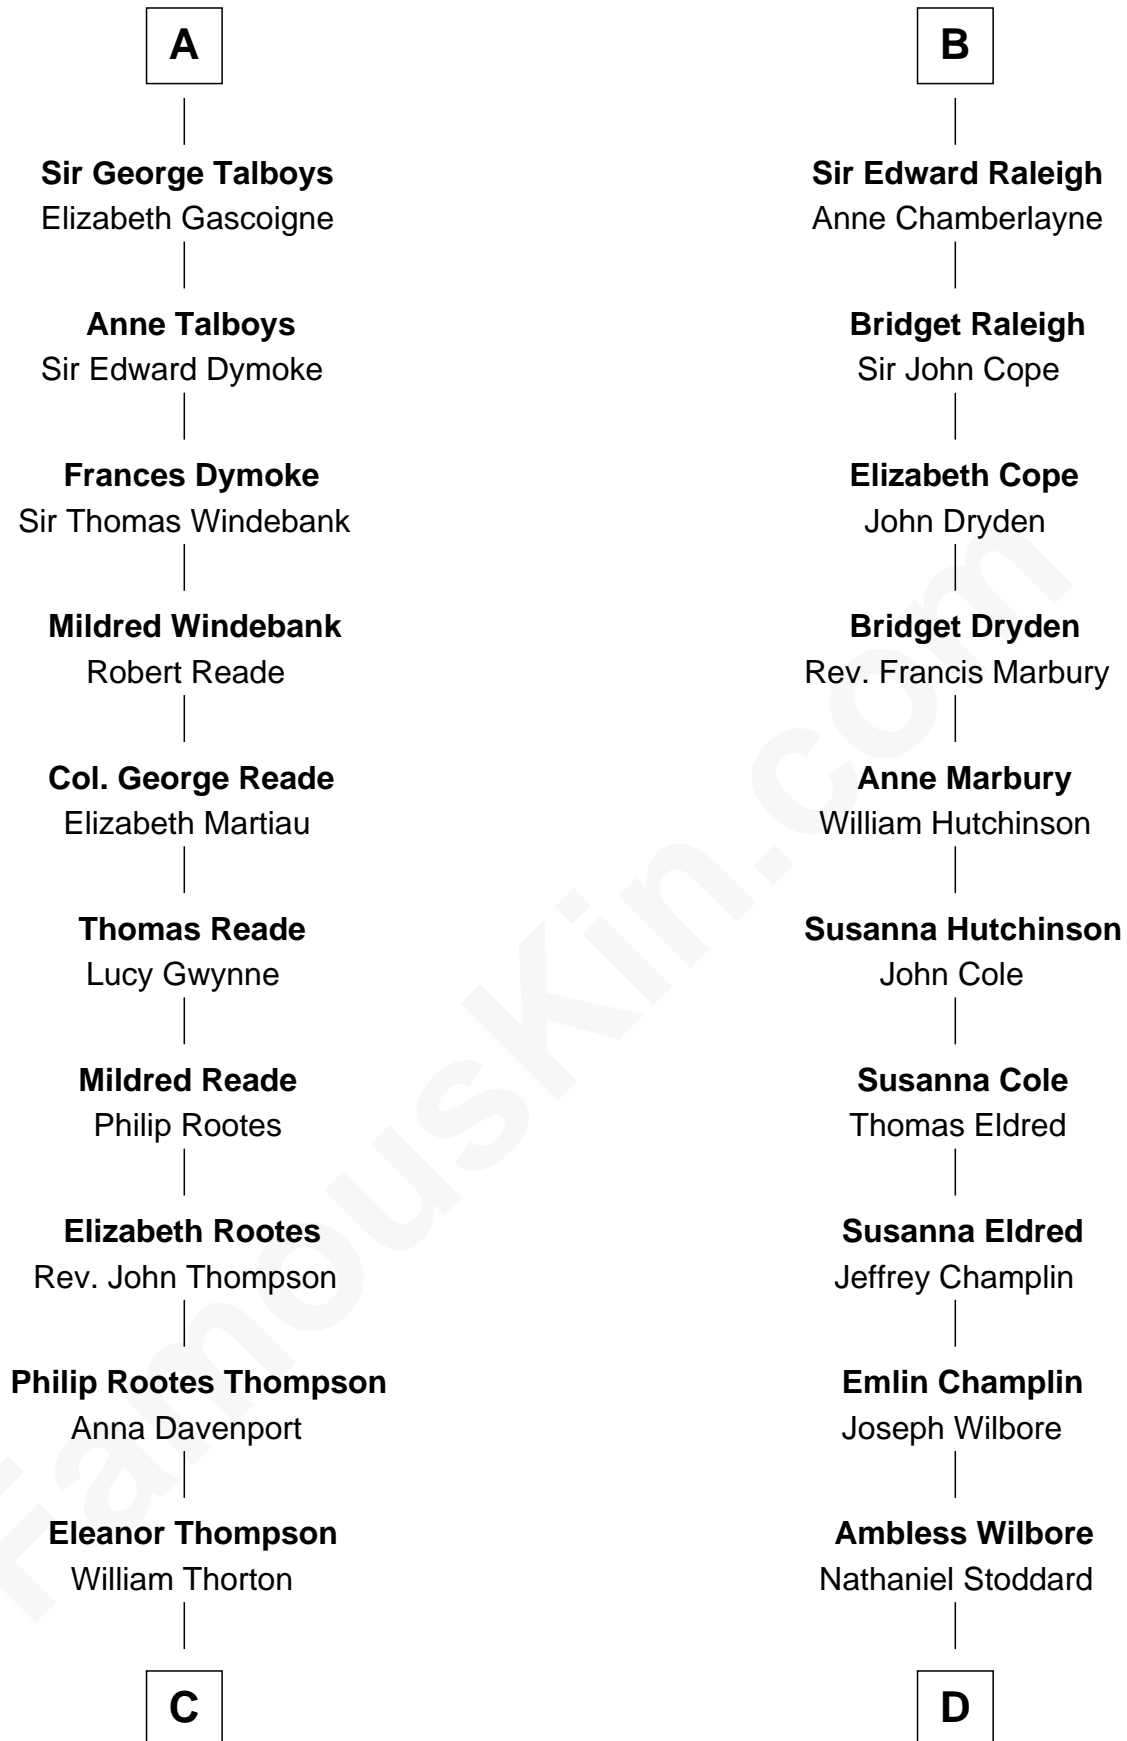

**FamousKin.com**  
**Relationship Chart of**  
**General George S. Patton**  
*U.S. Army - World War II*

**19th cousin 1 time removed of**  
**Shanghai Pierce**  
*Texas Cattleman*

FamousKin.com