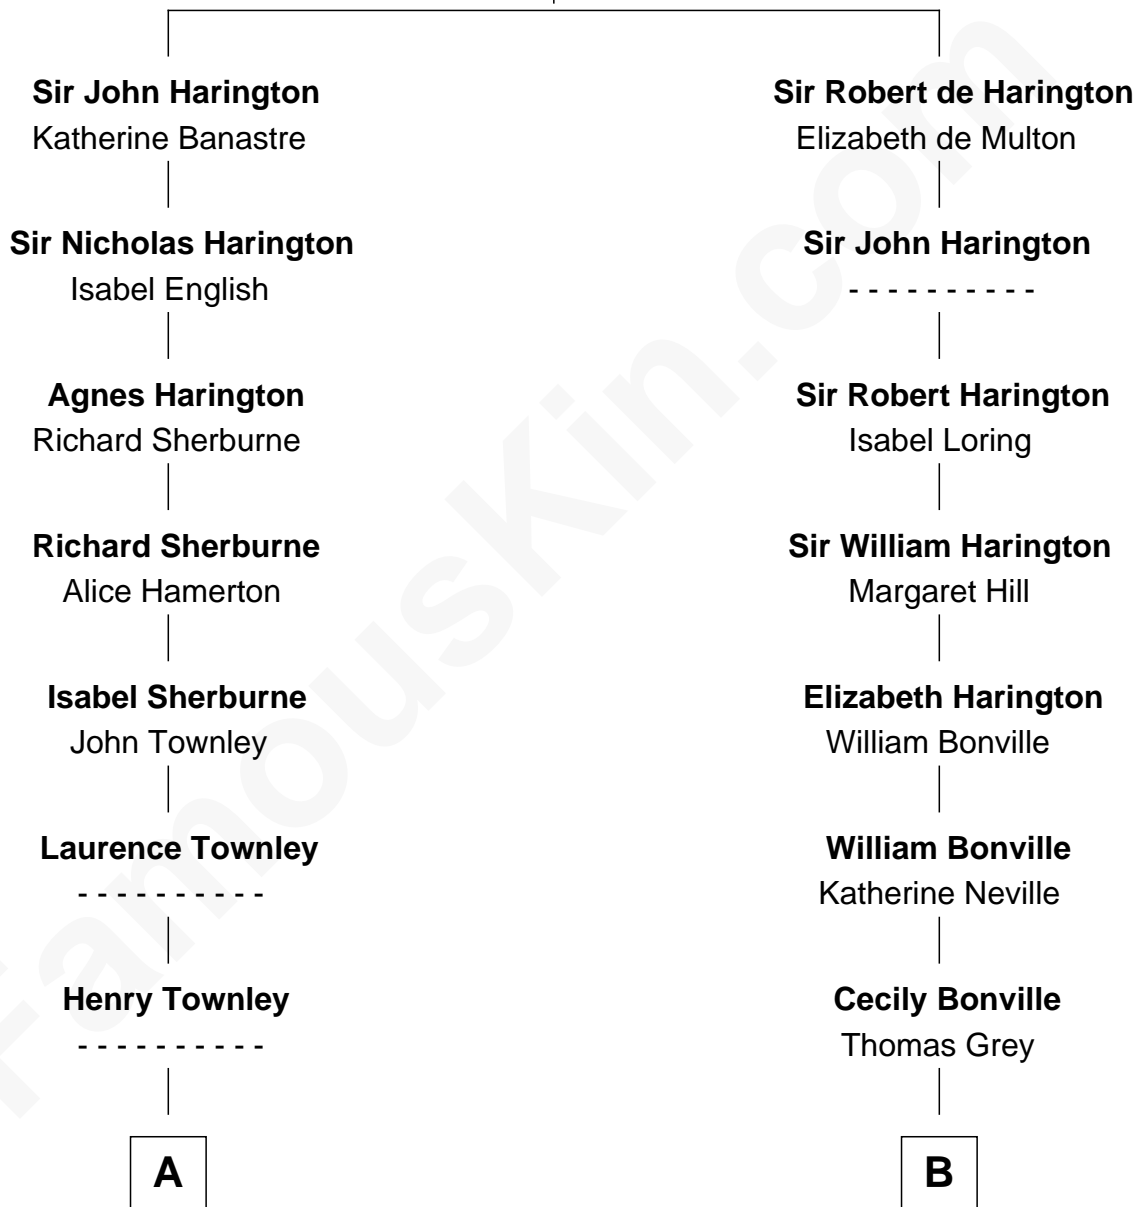

**FamousKin.com**  
**Relationship Chart of**  
**General George S. Patton**

*U.S. Army - World War II*

20th cousin of

**Alan Shepard**

*Mercury and Apollo Astronaut*

**Sir John de Harington**

Joan - - - - -

**C**

**Margaret French Williams**

John Mercer Patton

**George Smith Patton**

Susan Thornton Glassell

**George Smith Patton**

Ruth Wilson

**General George S. Patton**

**Alan Shepard**

*Mercury and Apollo Astronaut*

FamousKin.com