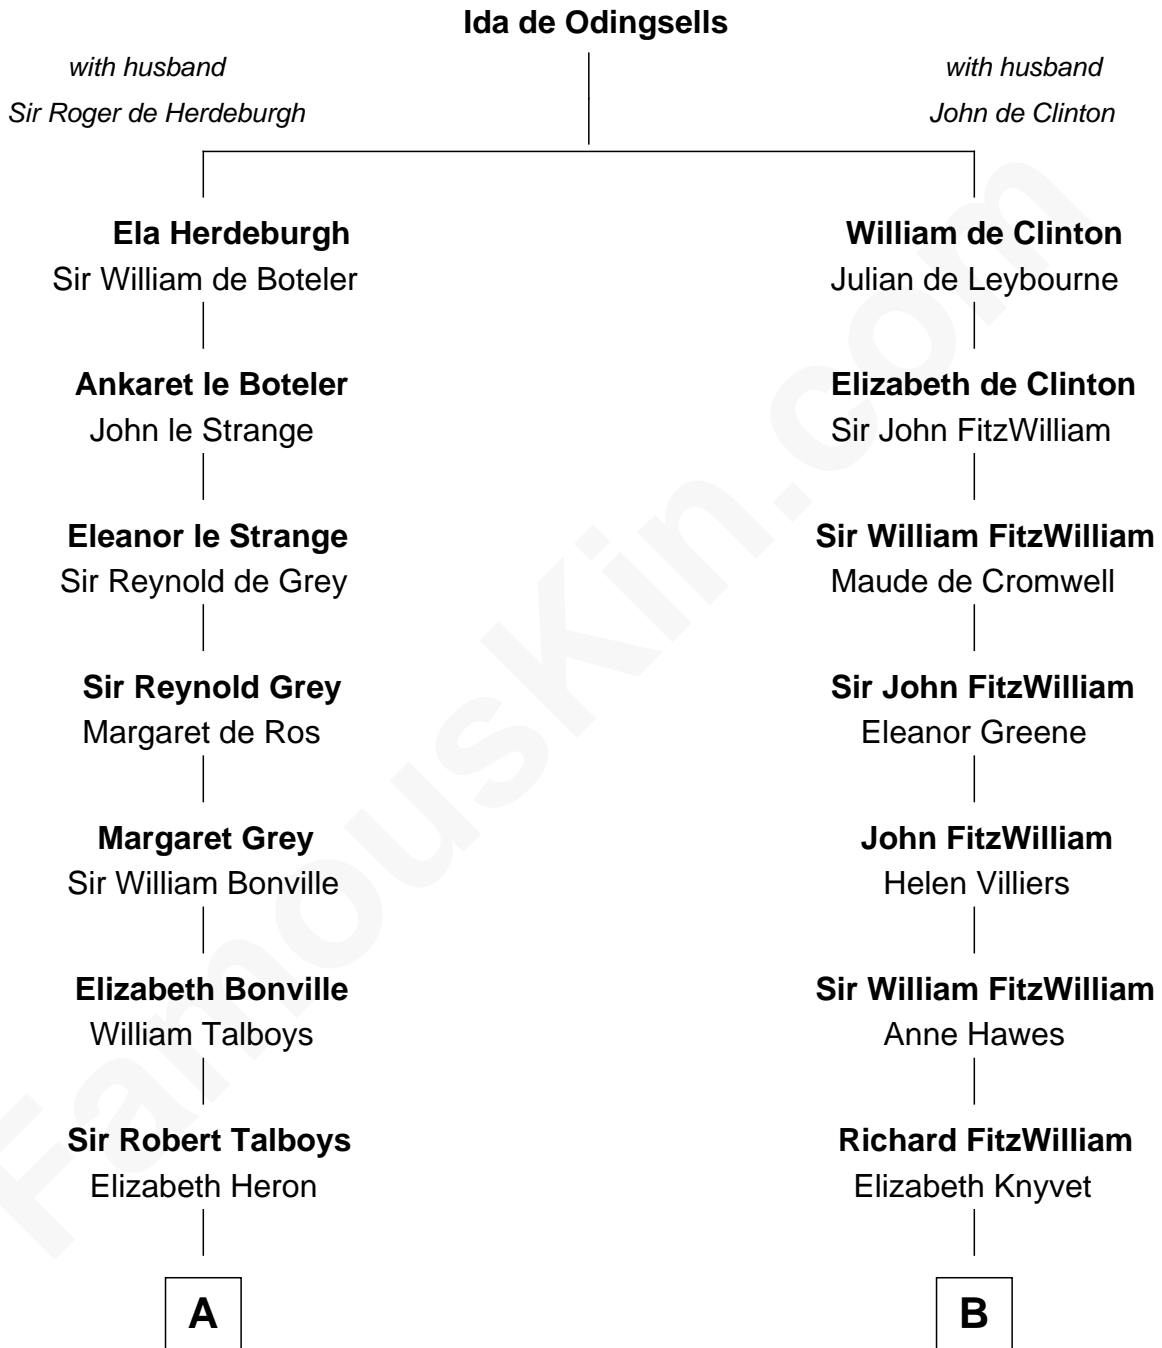

FamousKin.com
Relationship Chart of
General George S. Patton
U.S. Army - World War II

15th cousin 5 times removed of
John Quincy Adams
6th U.S. President

C

—
Susanna Thompson Thorton

Andrew Glassell

—
Susan Thornton Glassell

George Smith Patton

—
George Smith Patton

Ruth Wilson

—
General George S. Patton

U.S. Army - World War II

FamousKin.com