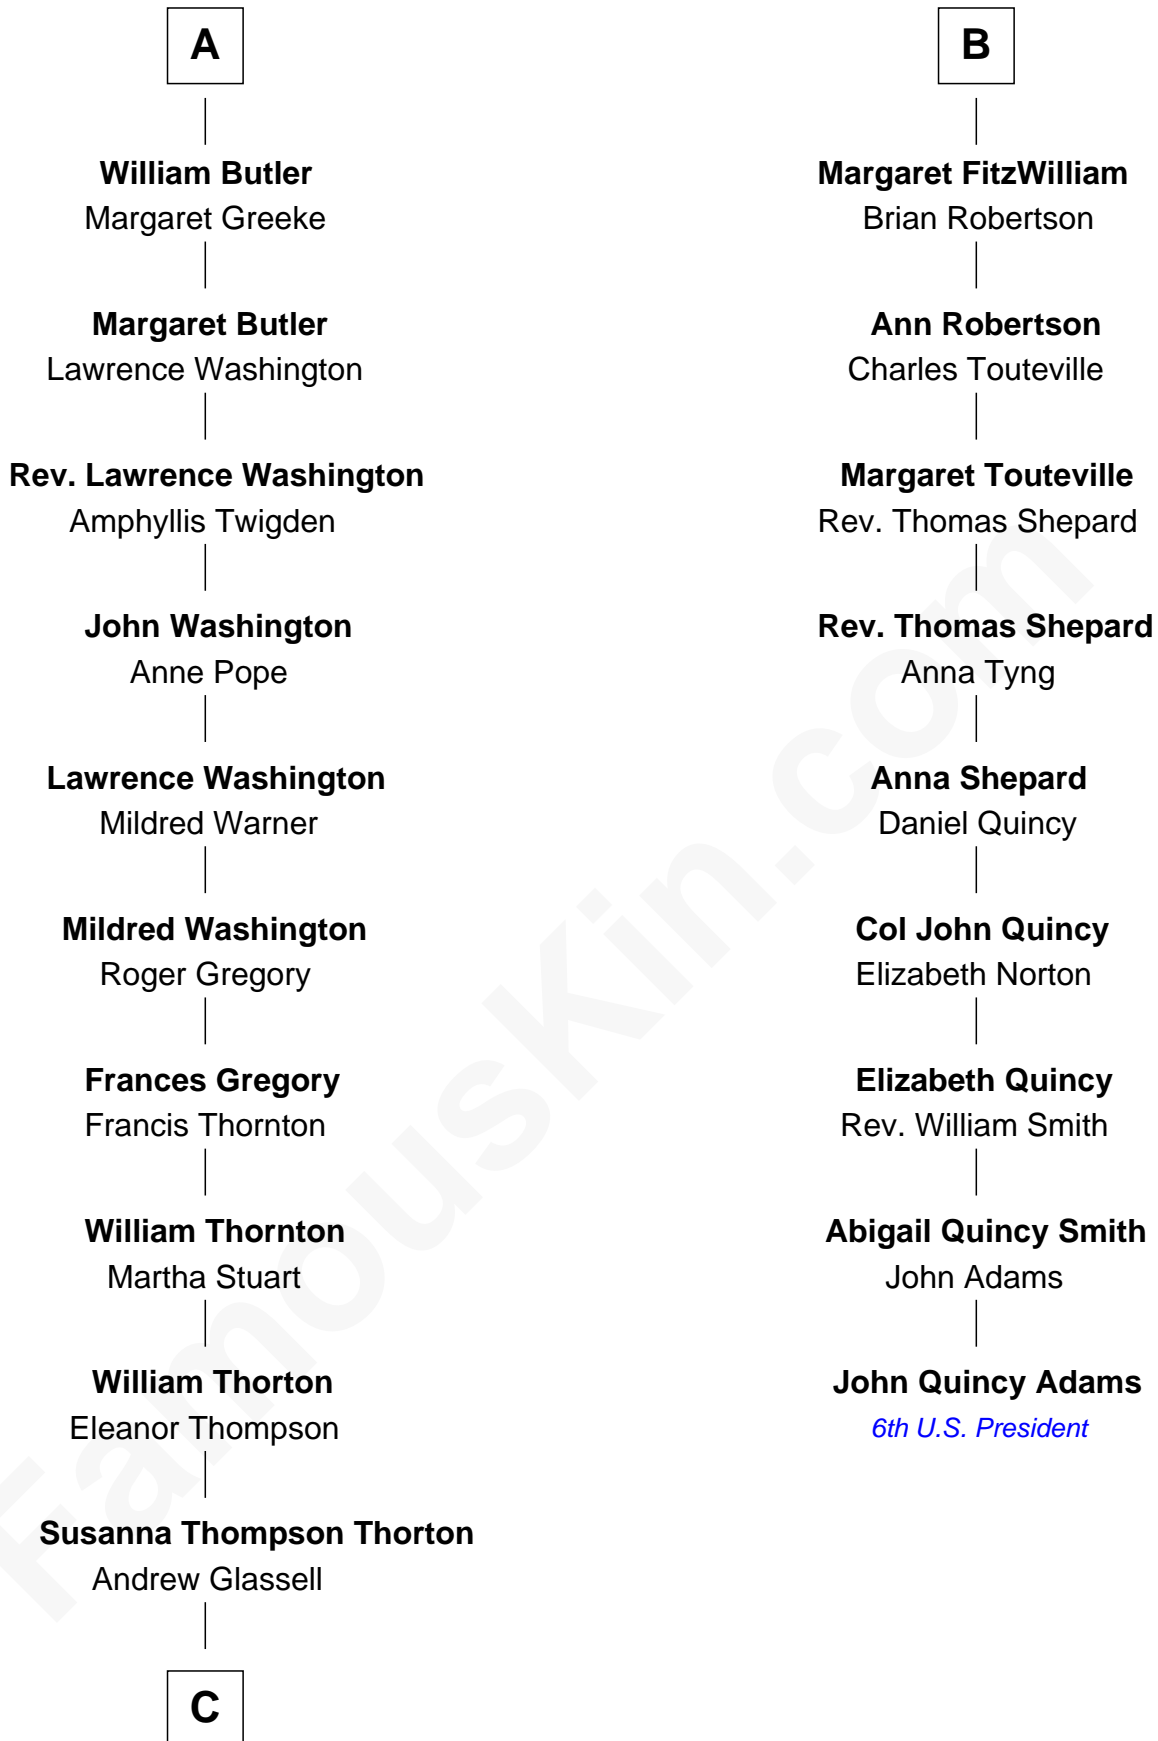

FamousKin.com
Relationship Chart of
General George S. Patton
U.S. Army - World War II

15th cousin 4 times removed of
John Quincy Adams
6th U.S. President

C

—
Susan Thornton Glassell

George Smith Patton

—
George Smith Patton

Ruth Wilson

—
General George S. Patton

U.S. Army - World War II

FamousKin.com