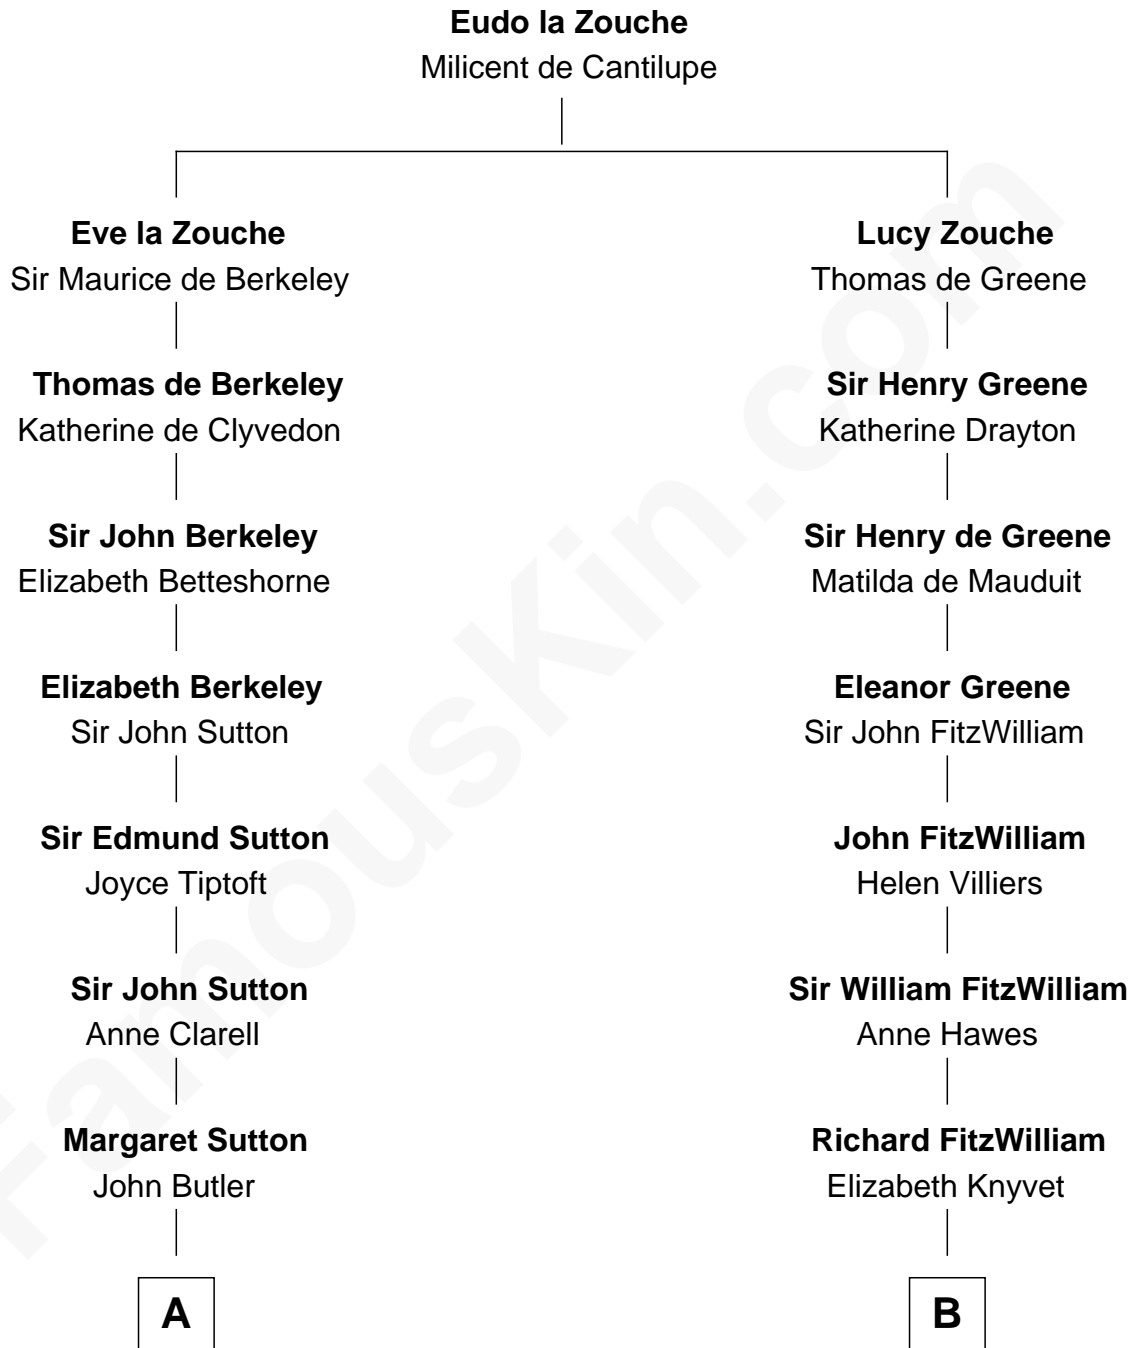

FamousKin.com
Relationship Chart of
General George S. Patton
U.S. Army - World War II

15th cousin 4 times removed of
John Quincy Adams
6th U.S. President

C

—
Susan Thornton Glassell

George Smith Patton

—
George Smith Patton

Ruth Wilson

—
General George S. Patton

U.S. Army - World War II

FamousKin.com