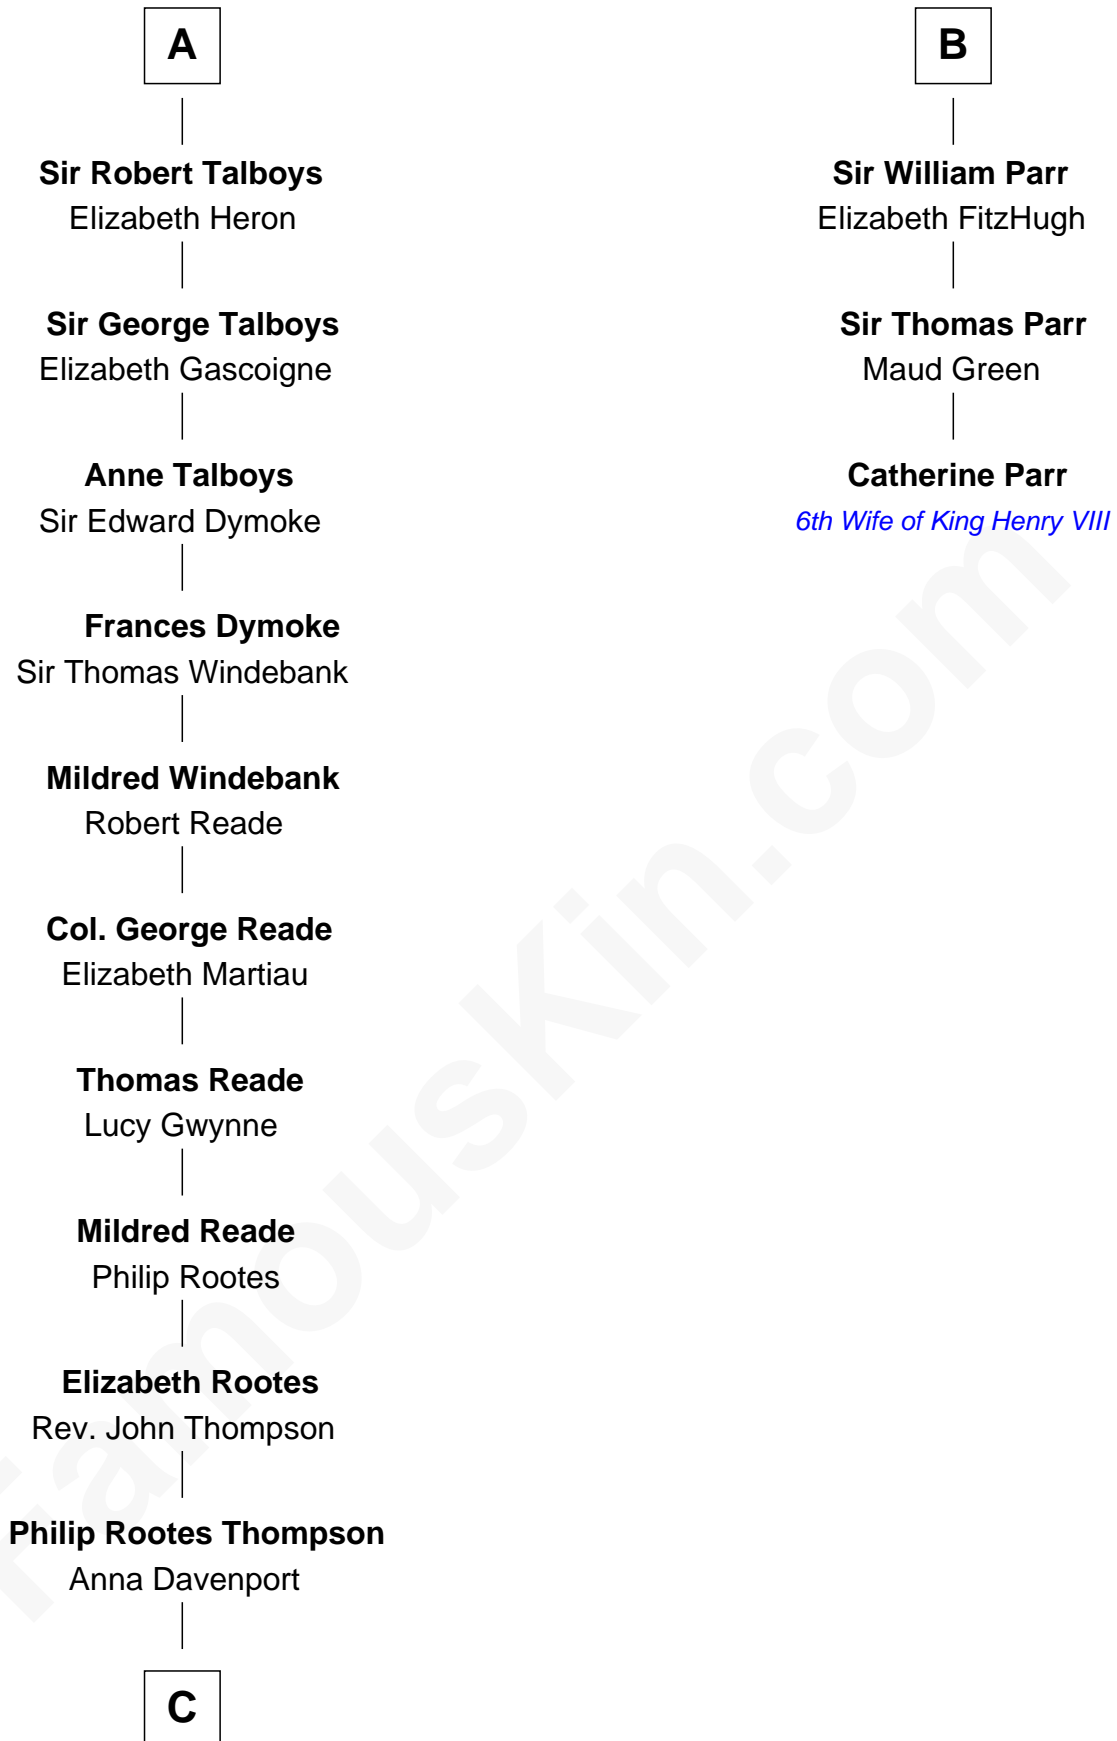

**FamousKin.com**  
**Relationship Chart of**  
**General George S. Patton**  
*U.S. Army - World War II*

9th cousin 12 times removed of  
**Catherine Parr**  
*6th Wife of King Henry VIII*

**Sir Humphrey de Bohun**  
Maud of Eu

**C**

—  
**Eleanor Thompson**

William Thorton

—  
**Susanna Thompson Thorton**

Andrew Glassell

—  
**Susan Thornton Glassell**

George Smith Patton

—  
**George Smith Patton**