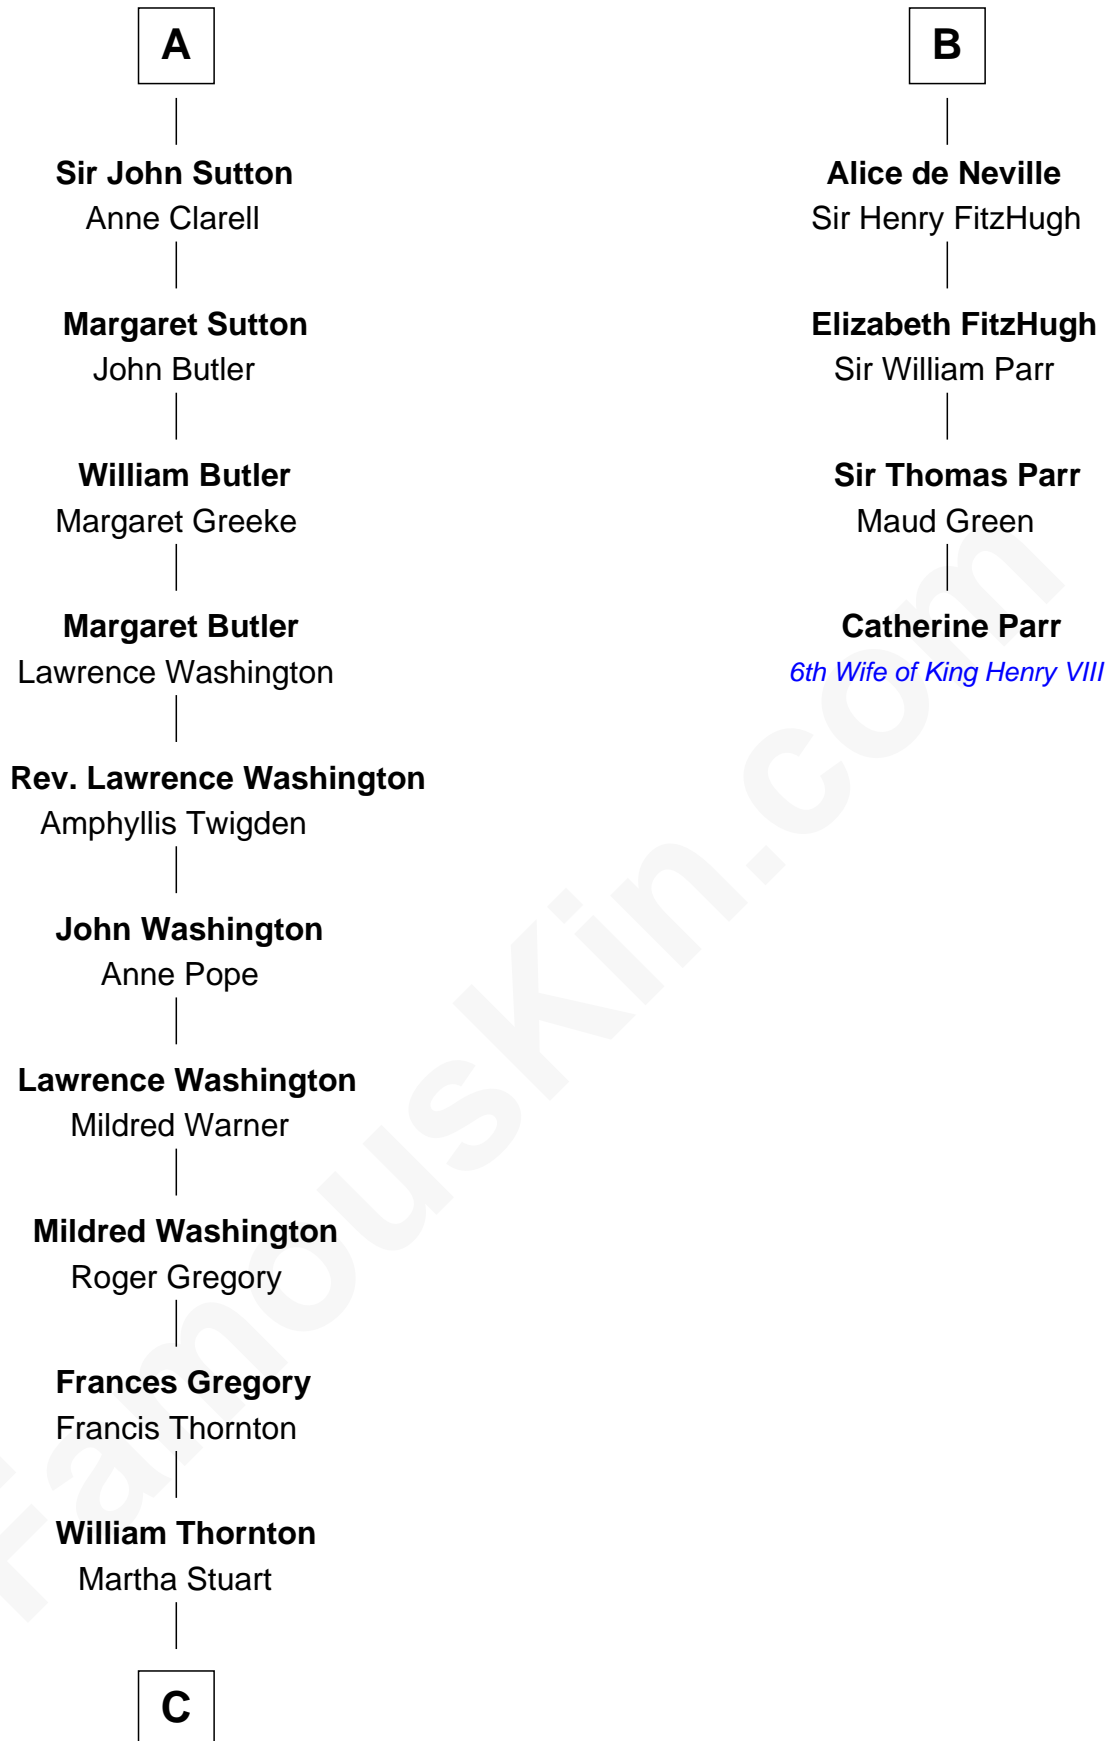

**FamousKin.com**  
**Relationship Chart of**  
**General George S. Patton**  
*U.S. Army - World War II*

**10th cousin 11 times removed of**  
**Catherine Parr**  
*6th Wife of King Henry VIII*

**C**

William Thorton  
Eleanor Thompson