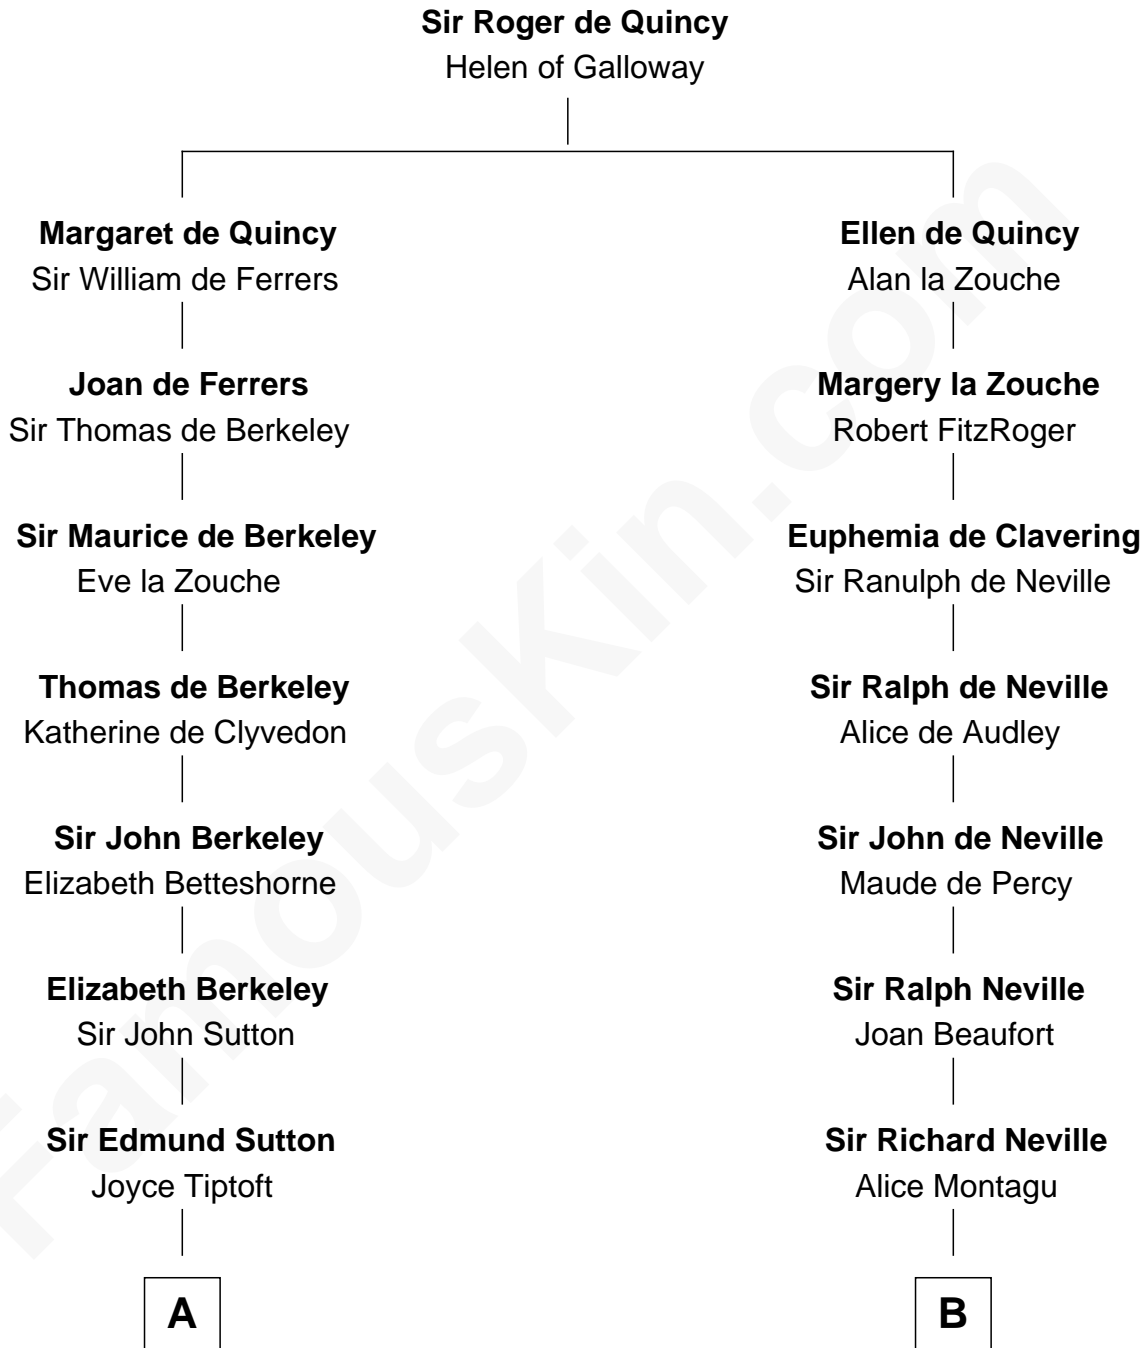

**FamousKin.com**  
**Relationship Chart of**  
**General George S. Patton**  
*U.S. Army - World War II*

**10th cousin 11 times removed of**  
**Catherine Parr**  
*6th Wife of King Henry VIII*

**C**

William Thorton  
Eleanor Thompson

Susanna Thompson Thorton  
Andrew Glassell

Susan Thornton Glassell  
George Smith Patton

George Smith Patton  
Ruth Wilson

General George S. Patton  
*U.S. Army - World War II*

FamousKin.com