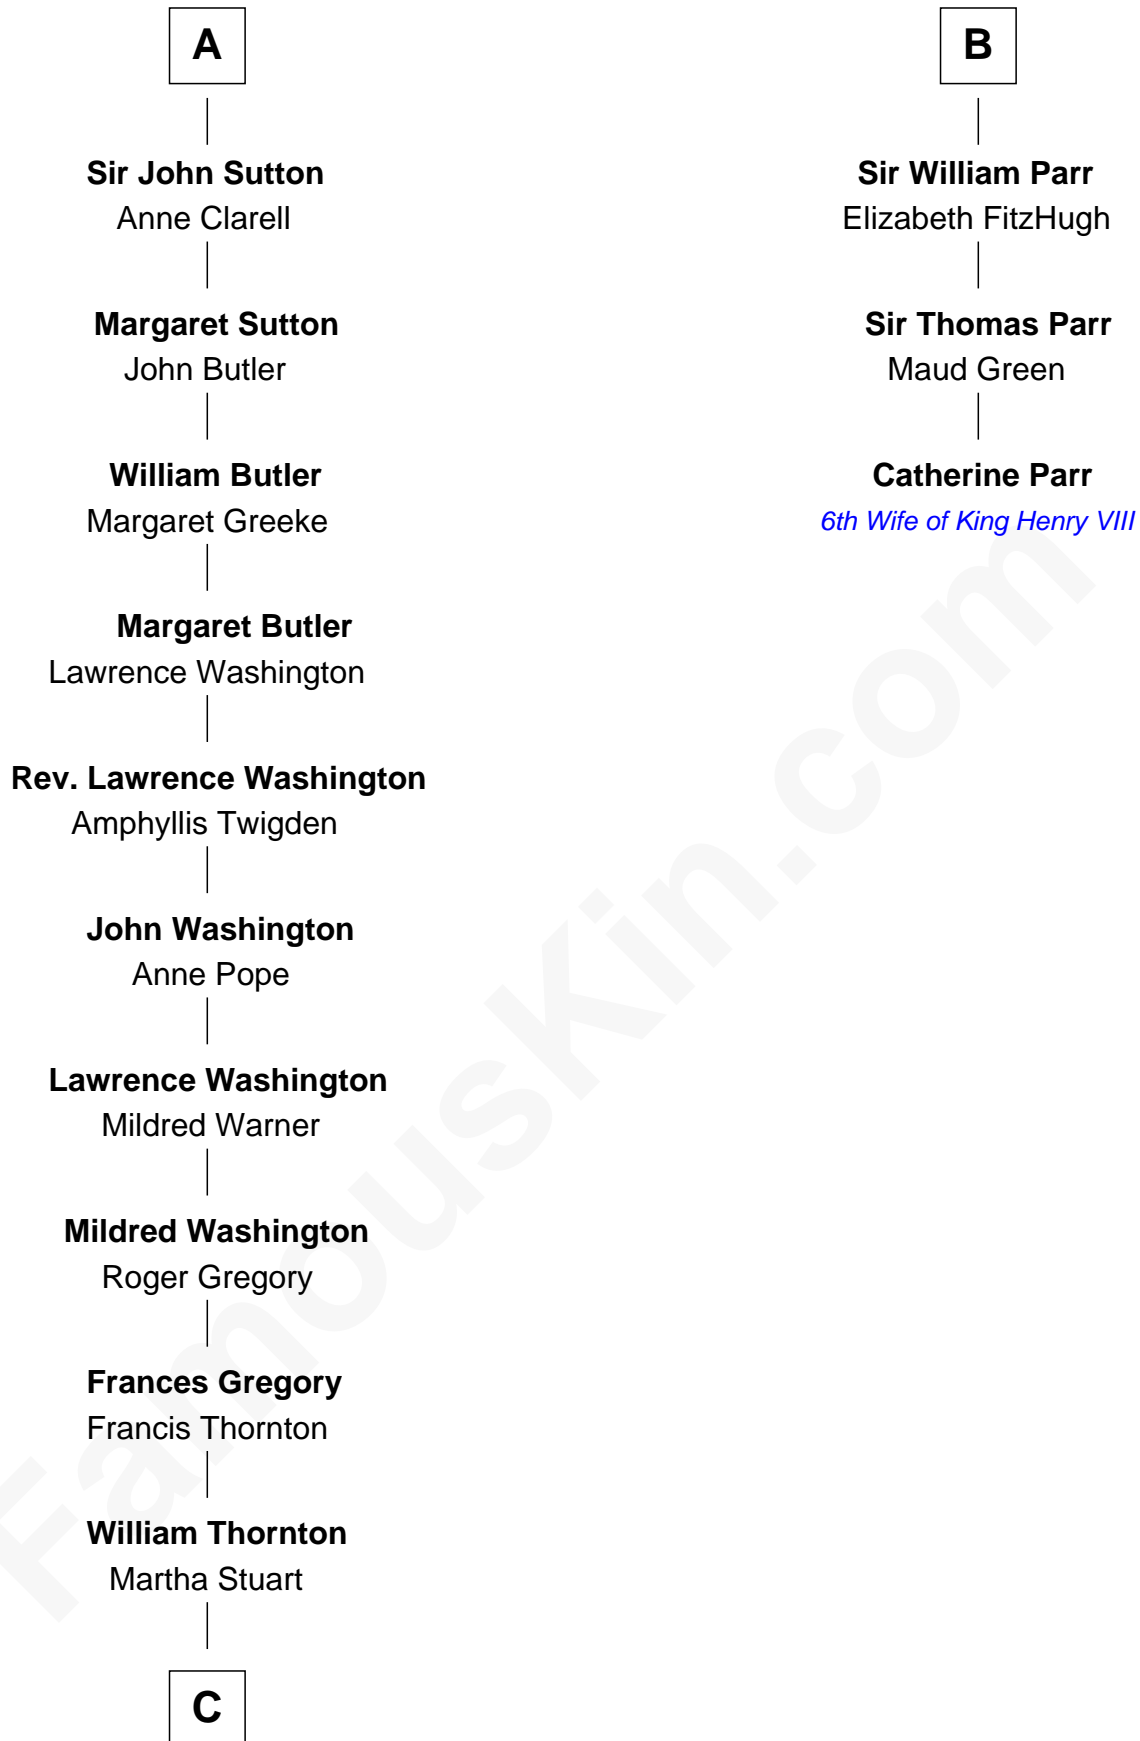

**FamousKin.com**  
**Relationship Chart of**  
**General George S. Patton**  
*U.S. Army - World War II*

9th cousin 12 times removed of

**Catherine Parr**  
*6th Wife of King Henry VIII*

**C**

William Thorton  
Eleanor Thompson

Susanna Thompson Thorton  
Andrew Glassell

Susan Thornton Glassell  
George Smith Patton

George Smith Patton  
Ruth Wilson

General George S. Patton  
*U.S. Army - World War II*

FamousKin.com