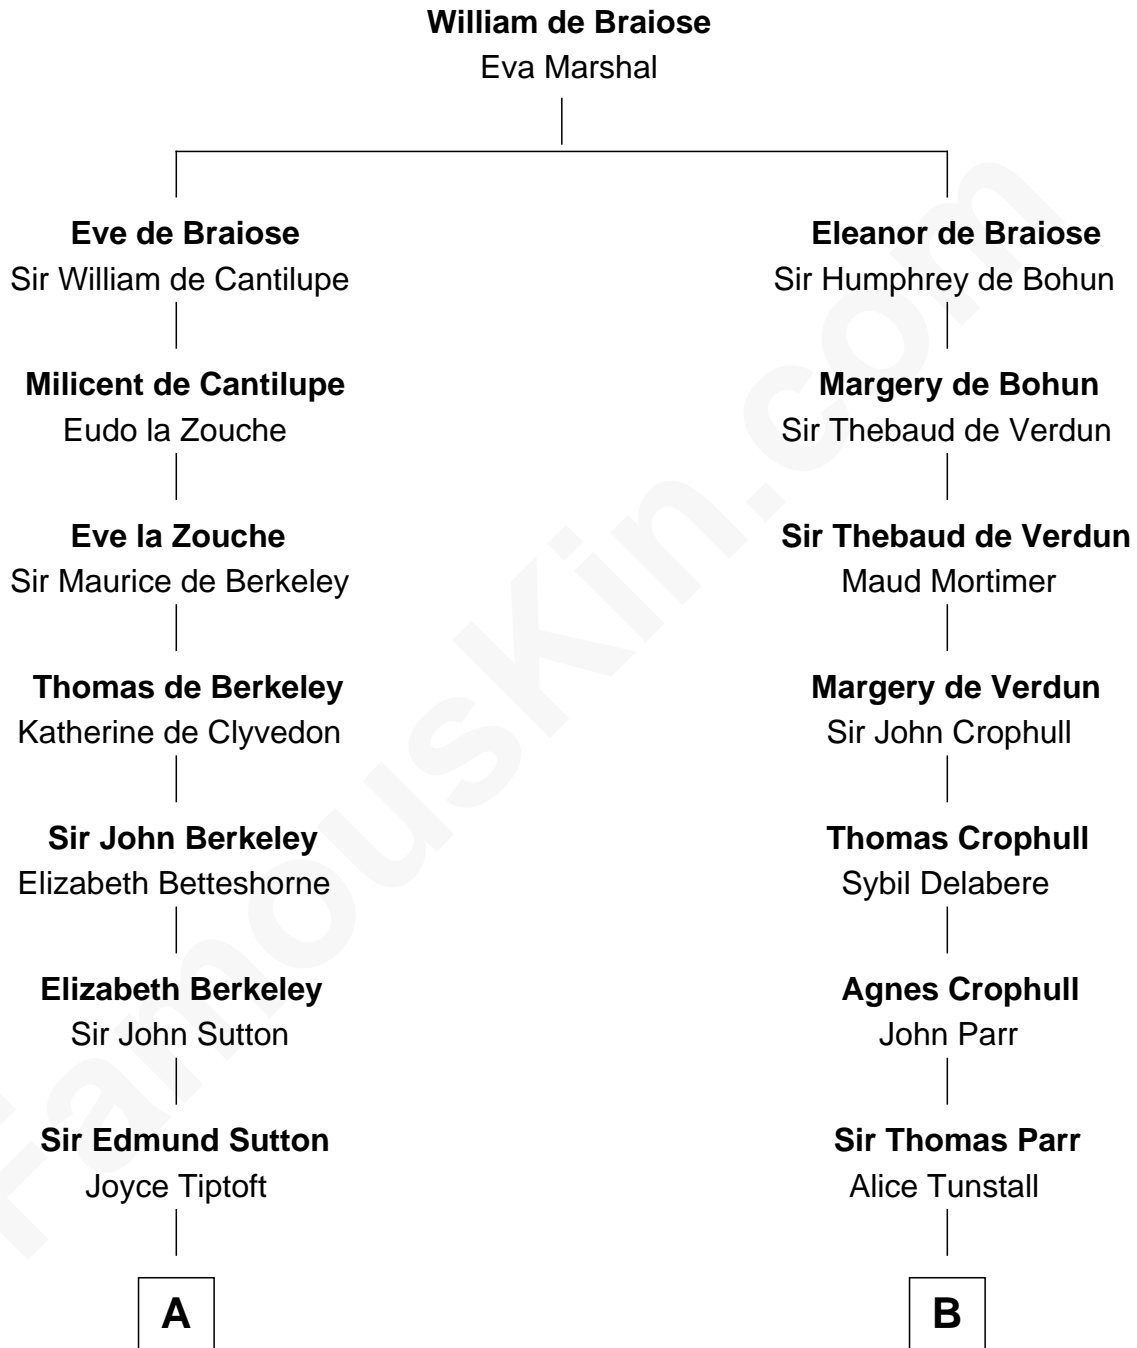

**FamousKin.com**  
**Relationship Chart of**  
**General George S. Patton**  
*U.S. Army - World War II*

9th cousin 12 times removed of

**Catherine Parr**  
*6th Wife of King Henry VIII*

**C**

William Thorton  
Eleanor Thompson

Susanna Thompson Thorton  
Andrew Glassell

Susan Thornton Glassell  
George Smith Patton

George Smith Patton  
Ruth Wilson

General George S. Patton  
*U.S. Army - World War II*

FamousKin.com