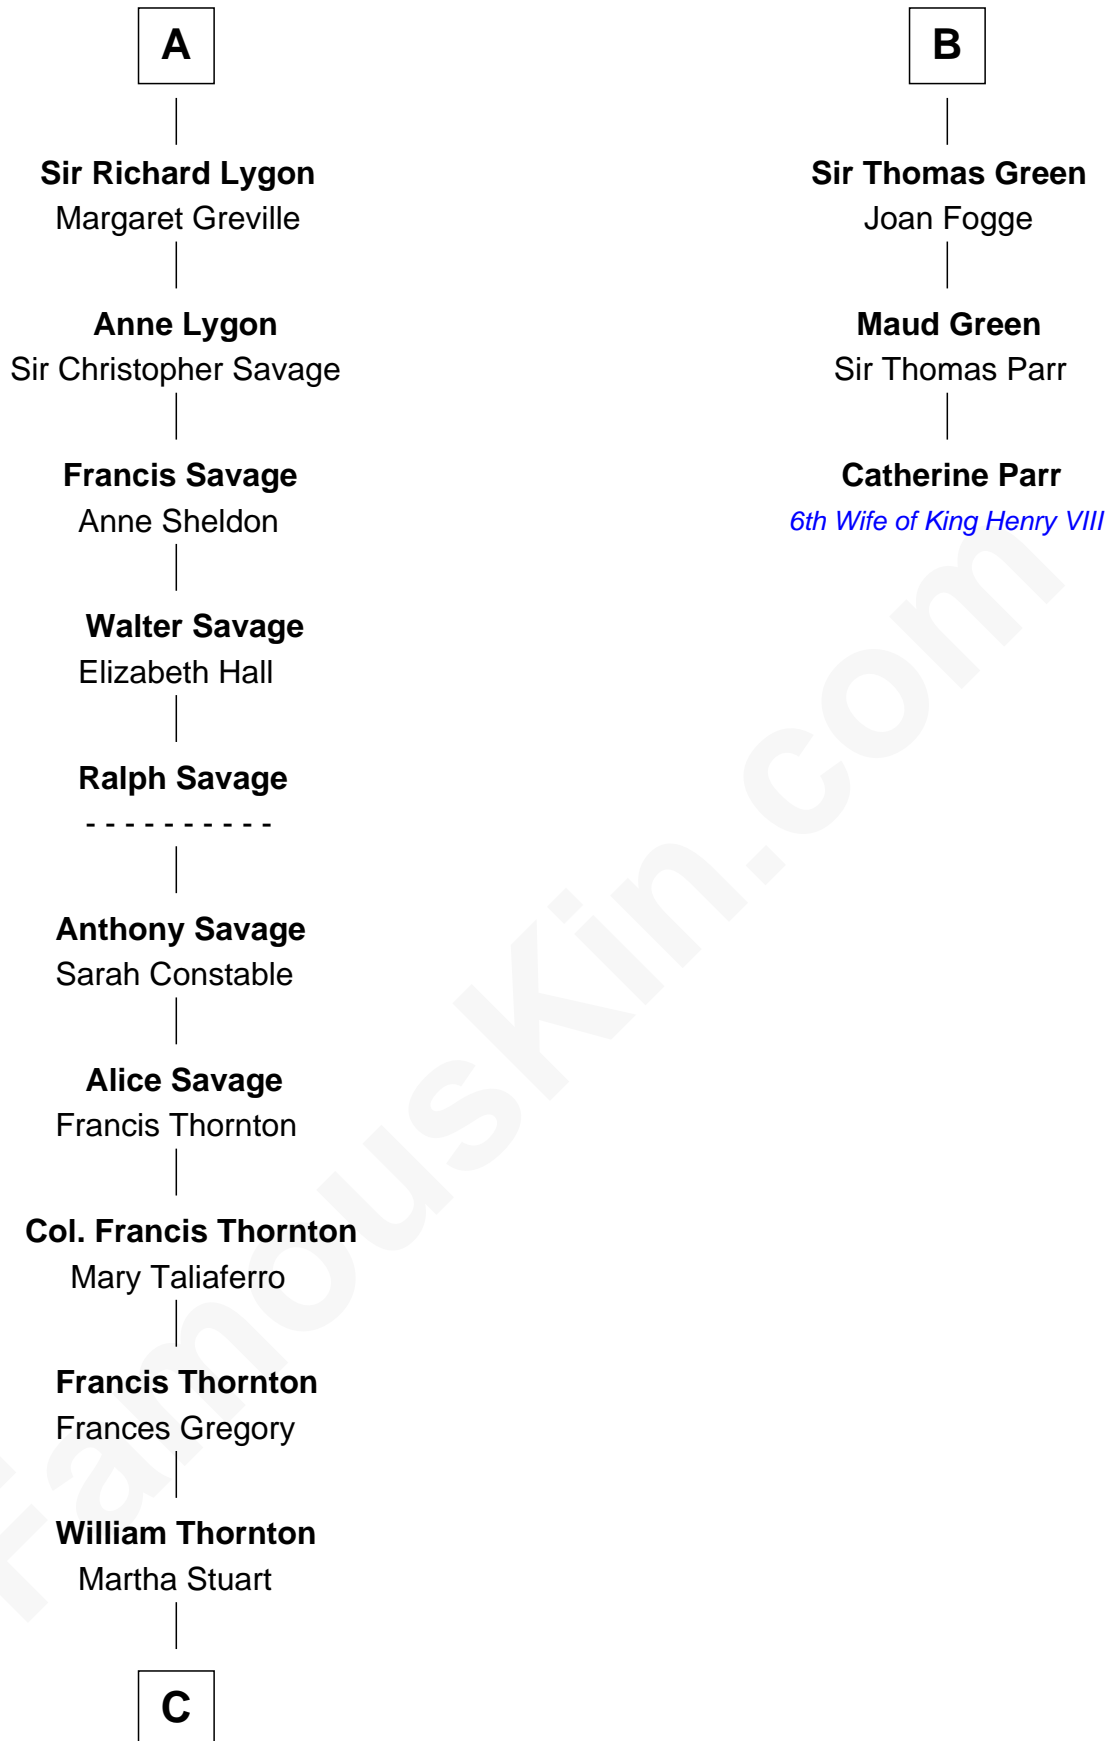

FamousKin.com
Relationship Chart of
General George S. Patton
U.S. Army - World War II

9th cousin 12 times removed of
Catherine Parr
6th Wife of King Henry VIII

C

William Thorton
Eleanor Thompson

Susanna Thompson Thorton
Andrew Glassell