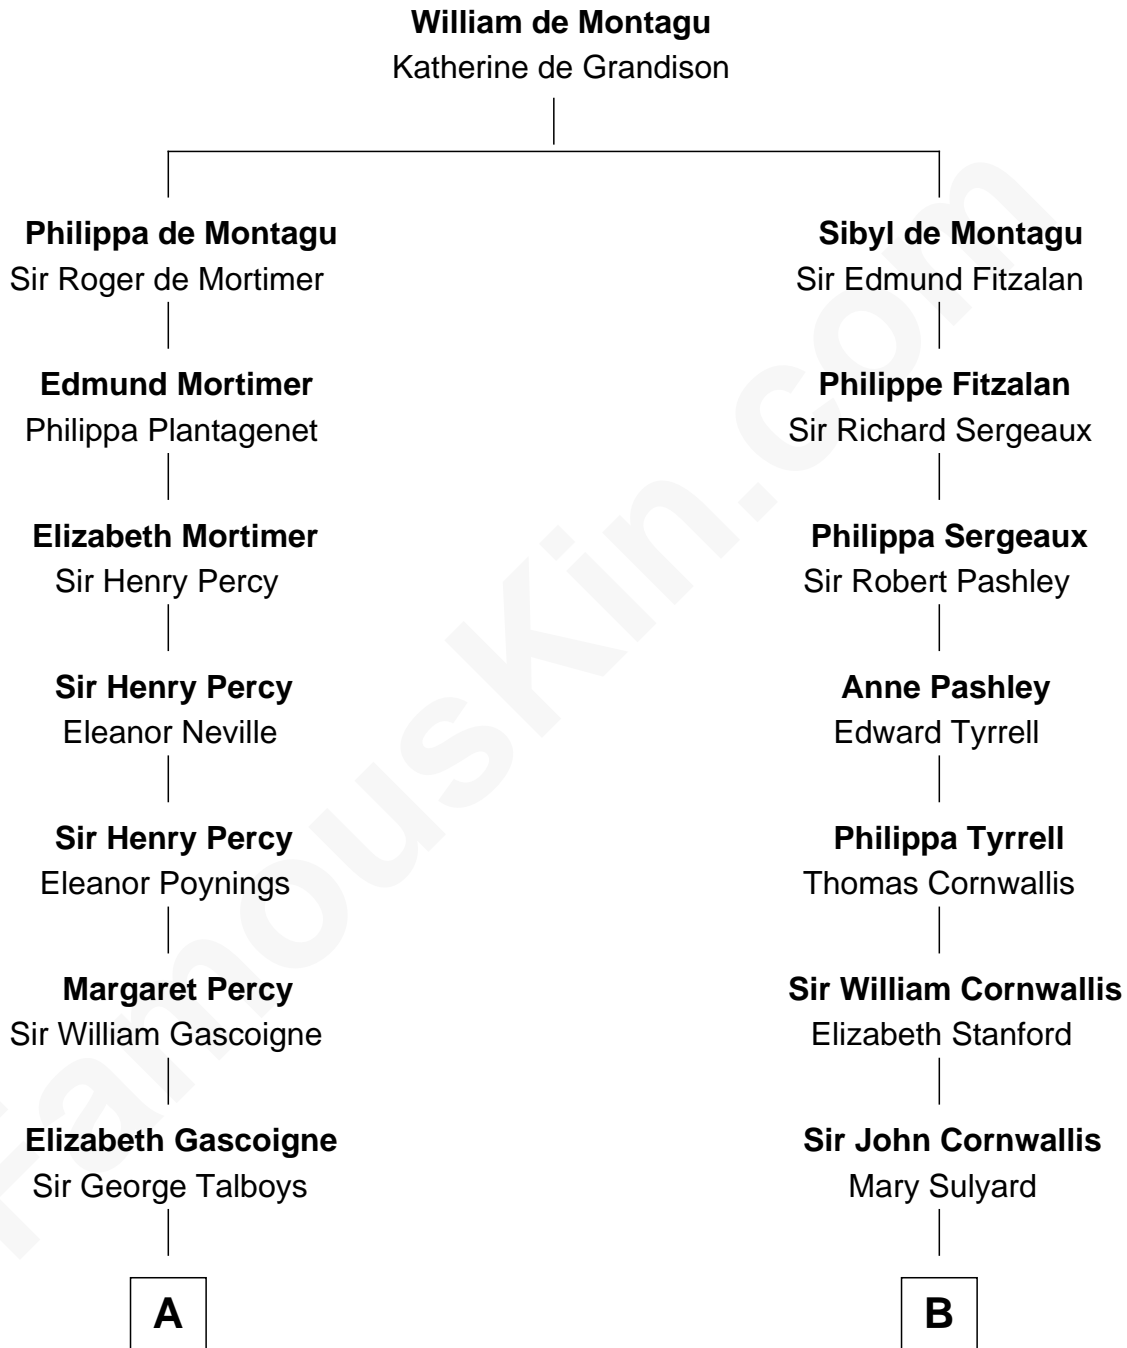

**FamousKin.com**  
**Relationship Chart of**  
**General George S. Patton**  
*U.S. Army - World War II*

**17th cousin 2 times removed of**  
**General James Longstreet**  
*Confederate Army - U.S. Civil War*

**C**

—  
**Susan Thornton Glassell**

George Smith Patton

—  
**George Smith Patton**

Ruth Wilson

—  
**General George S. Patton**

*U.S. Army - World War II*

FamousKin.com