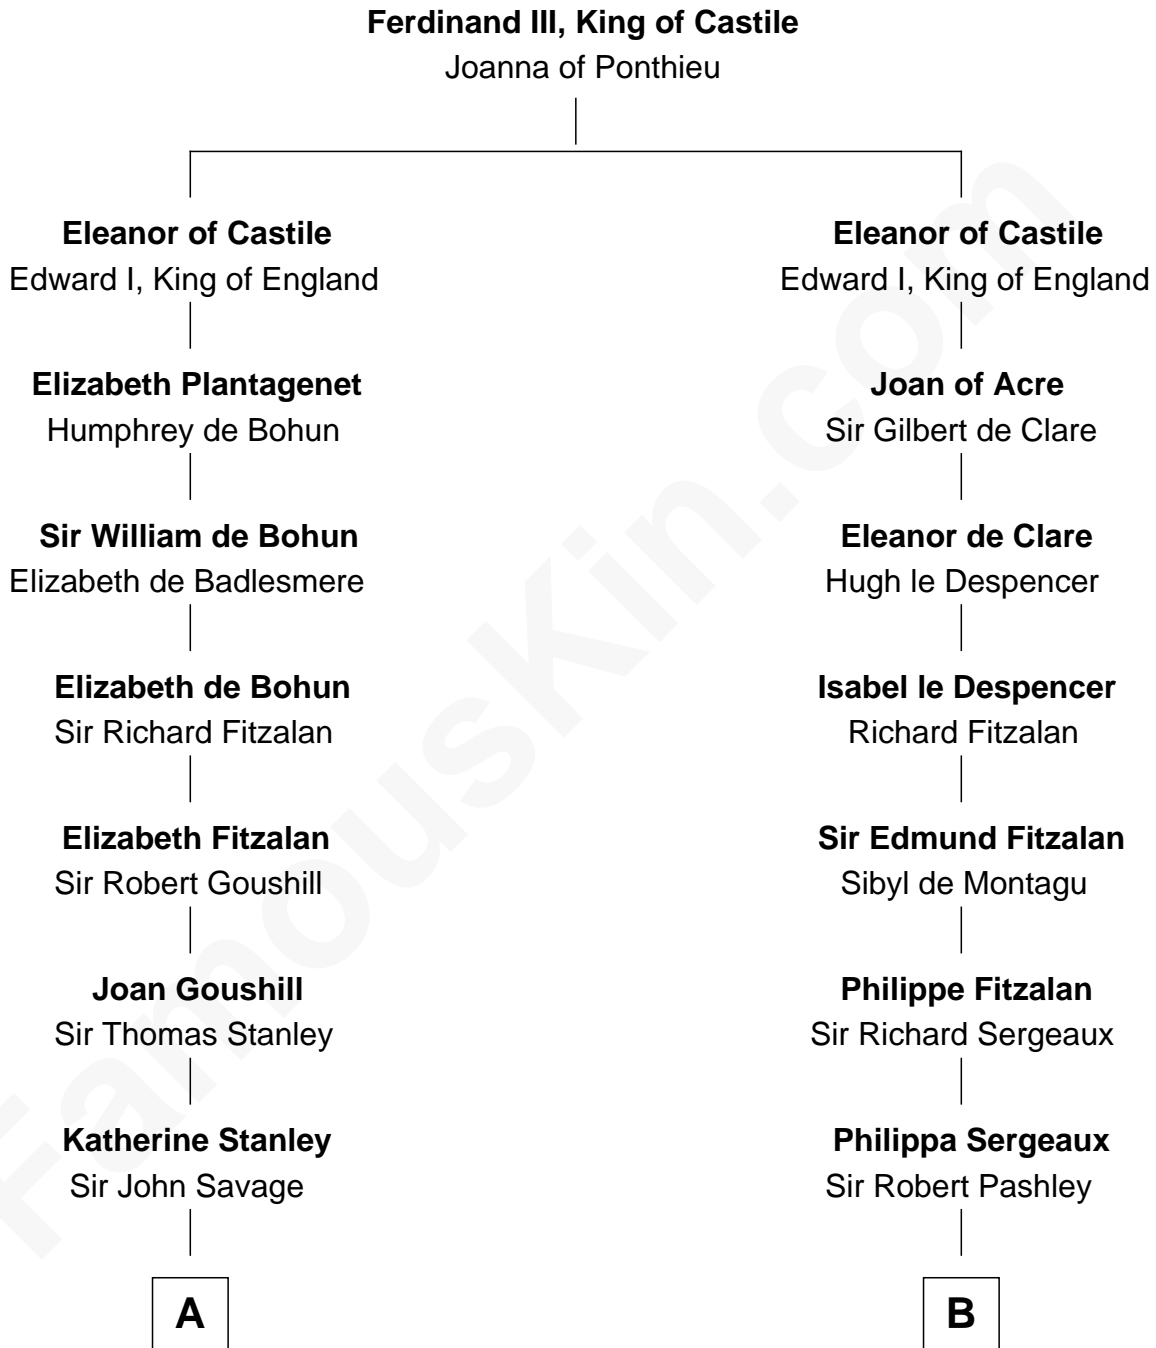

FamousKin.com
Relationship Chart of
General George S. Patton
U.S. Army - World War II

21st cousin of
General James Longstreet
Confederate Army - U.S. Civil War

C

William Thorton
Eleanor Thompson

Susanna Thompson Thorton
Andrew Glassell

Susan Thornton Glassell
George Smith Patton

George Smith Patton
Ruth Wilson

General George S. Patton
U.S. Army - World War II

D

Rev. John Coward
Alice Britton

Deliverance Coward
James FitzRandolph

Hannah FitzRandolph
William Longstreet