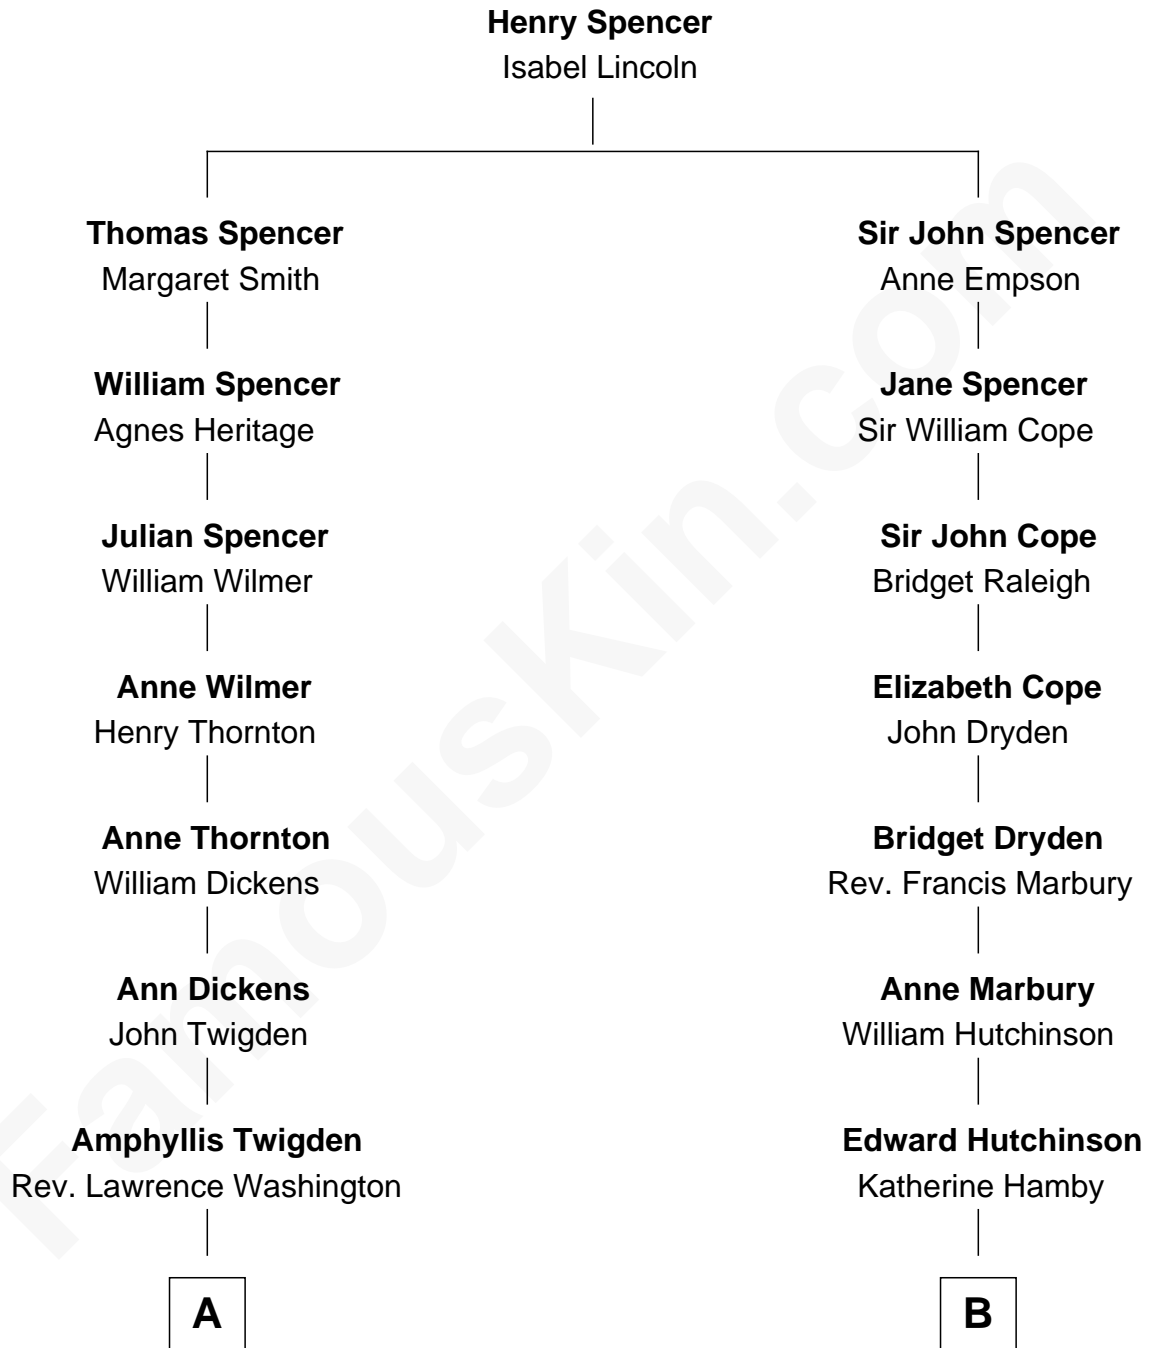

FamousKin.com
Relationship Chart of
General George S. Patton
U.S. Army - World War II

16th cousin 2 times removed of
Jeb Bush
43rd Governor of Florida

C

George Herbert Walker Bush

Barbara Pierce

Jeb Bush

43rd Governor of Florida

FamousKin.com