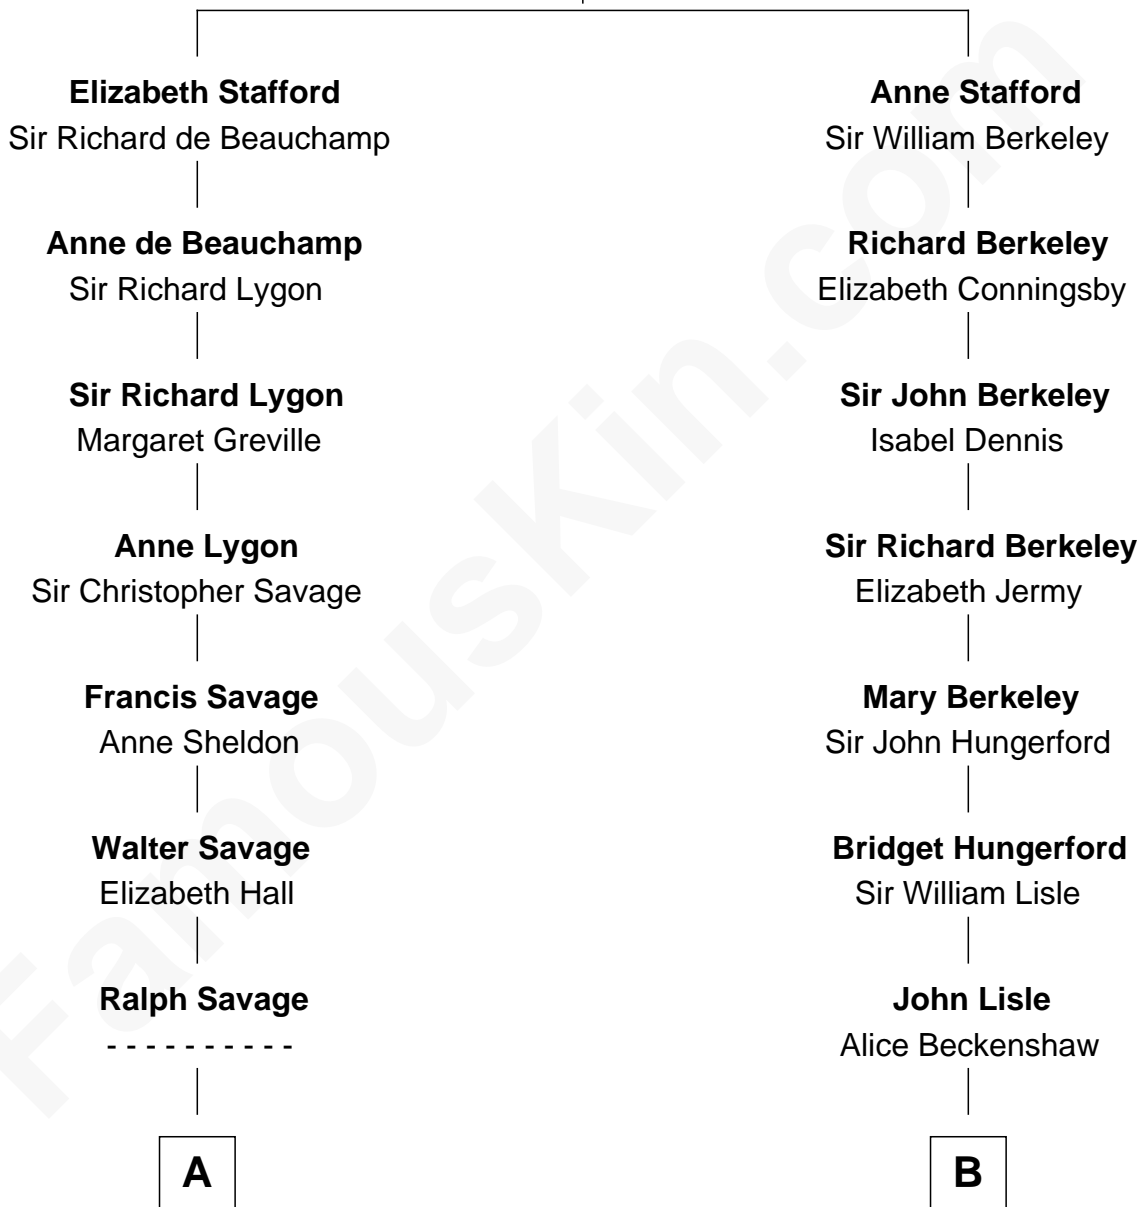

FamousKin.com
Relationship Chart of
General George S. Patton
U.S. Army - World War II

16th cousin 2 times removed of
Jeb Bush
43rd Governor of Florida

Sir Humphrey Stafford
 Eleanor Aylesbury

C

George Herbert Walker Bush

Barbara Pierce

Jeb Bush

43rd Governor of Florida

FamousKin.com