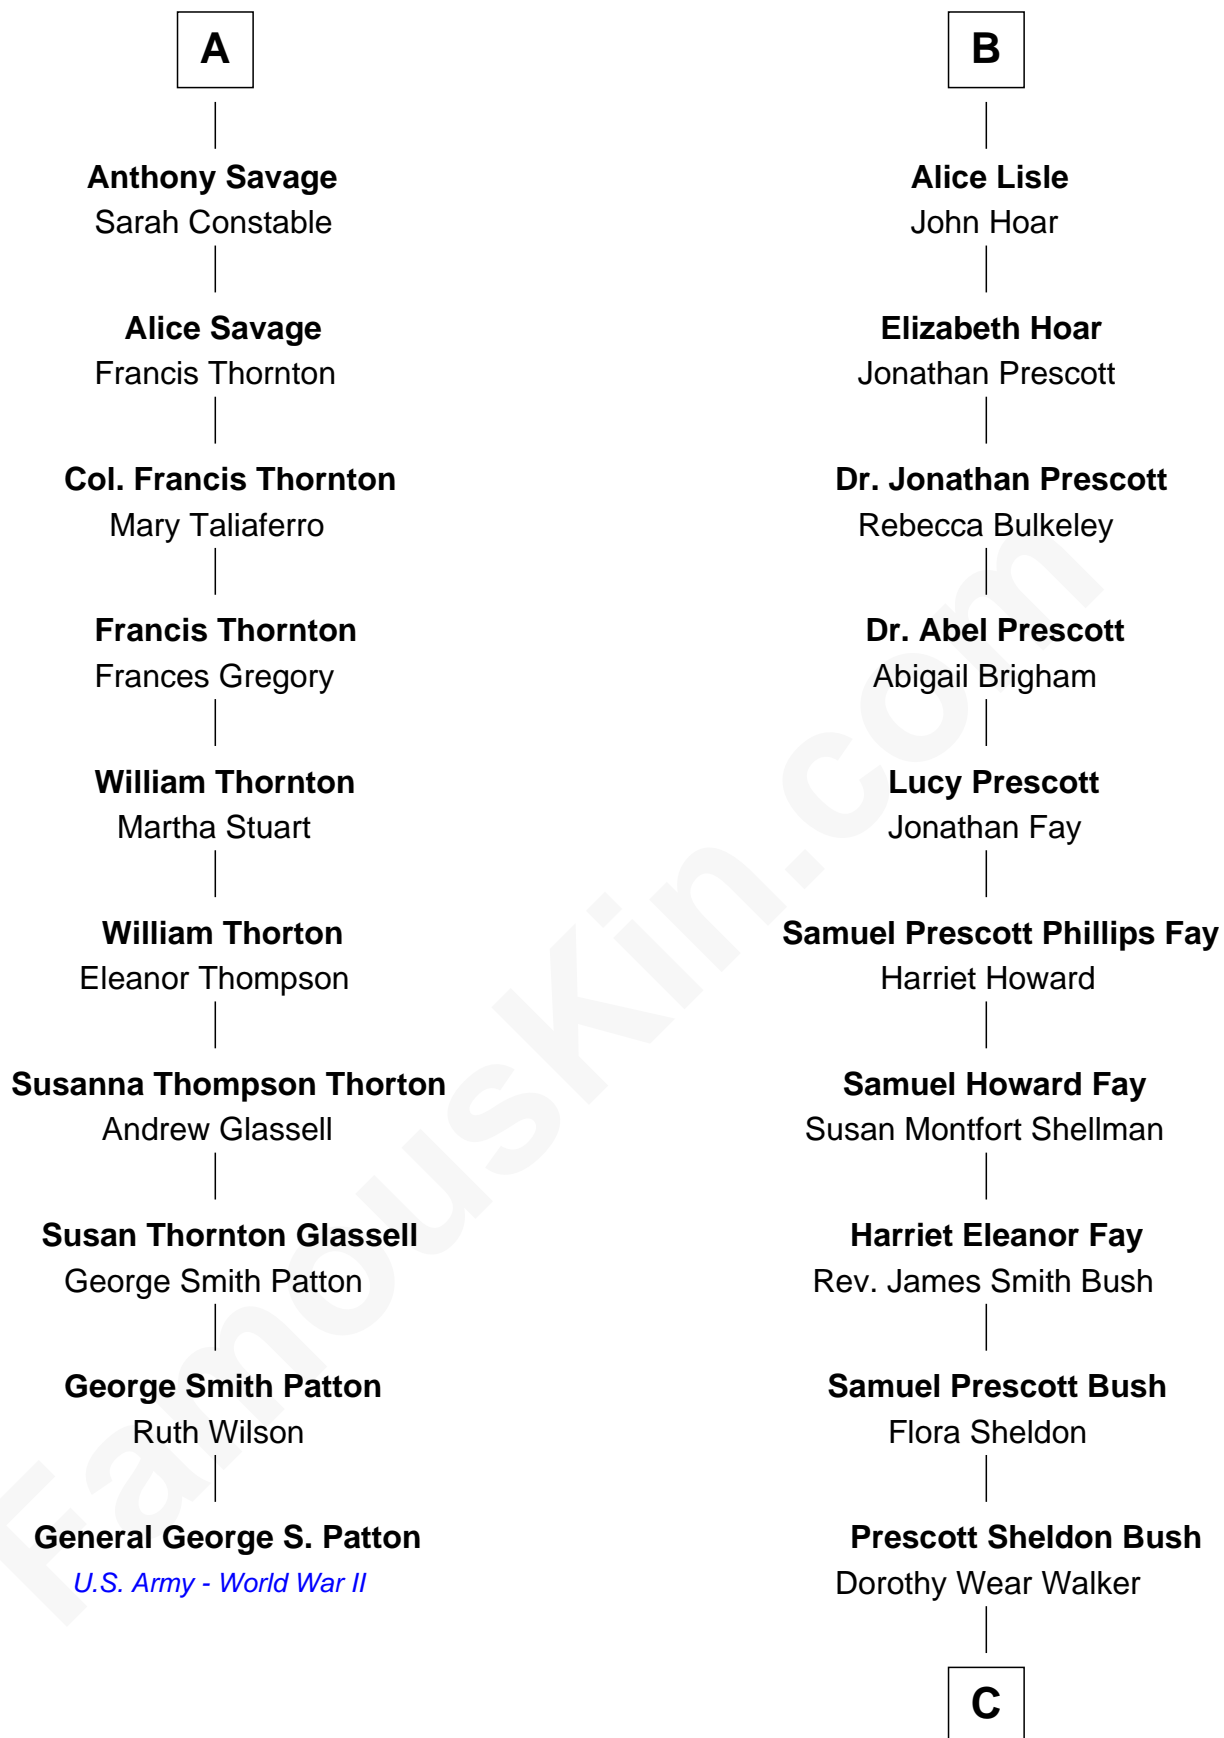

FamousKin.com
Relationship Chart of
General George S. Patton
U.S. Army - World War II

16th cousin 2 times removed of
Jeb Bush
43rd Governor of Florida

Sir Humphrey Stafford
 Eleanor Aylesbury

C

George Herbert Walker Bush

Barbara Pierce

Jeb Bush

43rd Governor of Florida

FamousKin.com