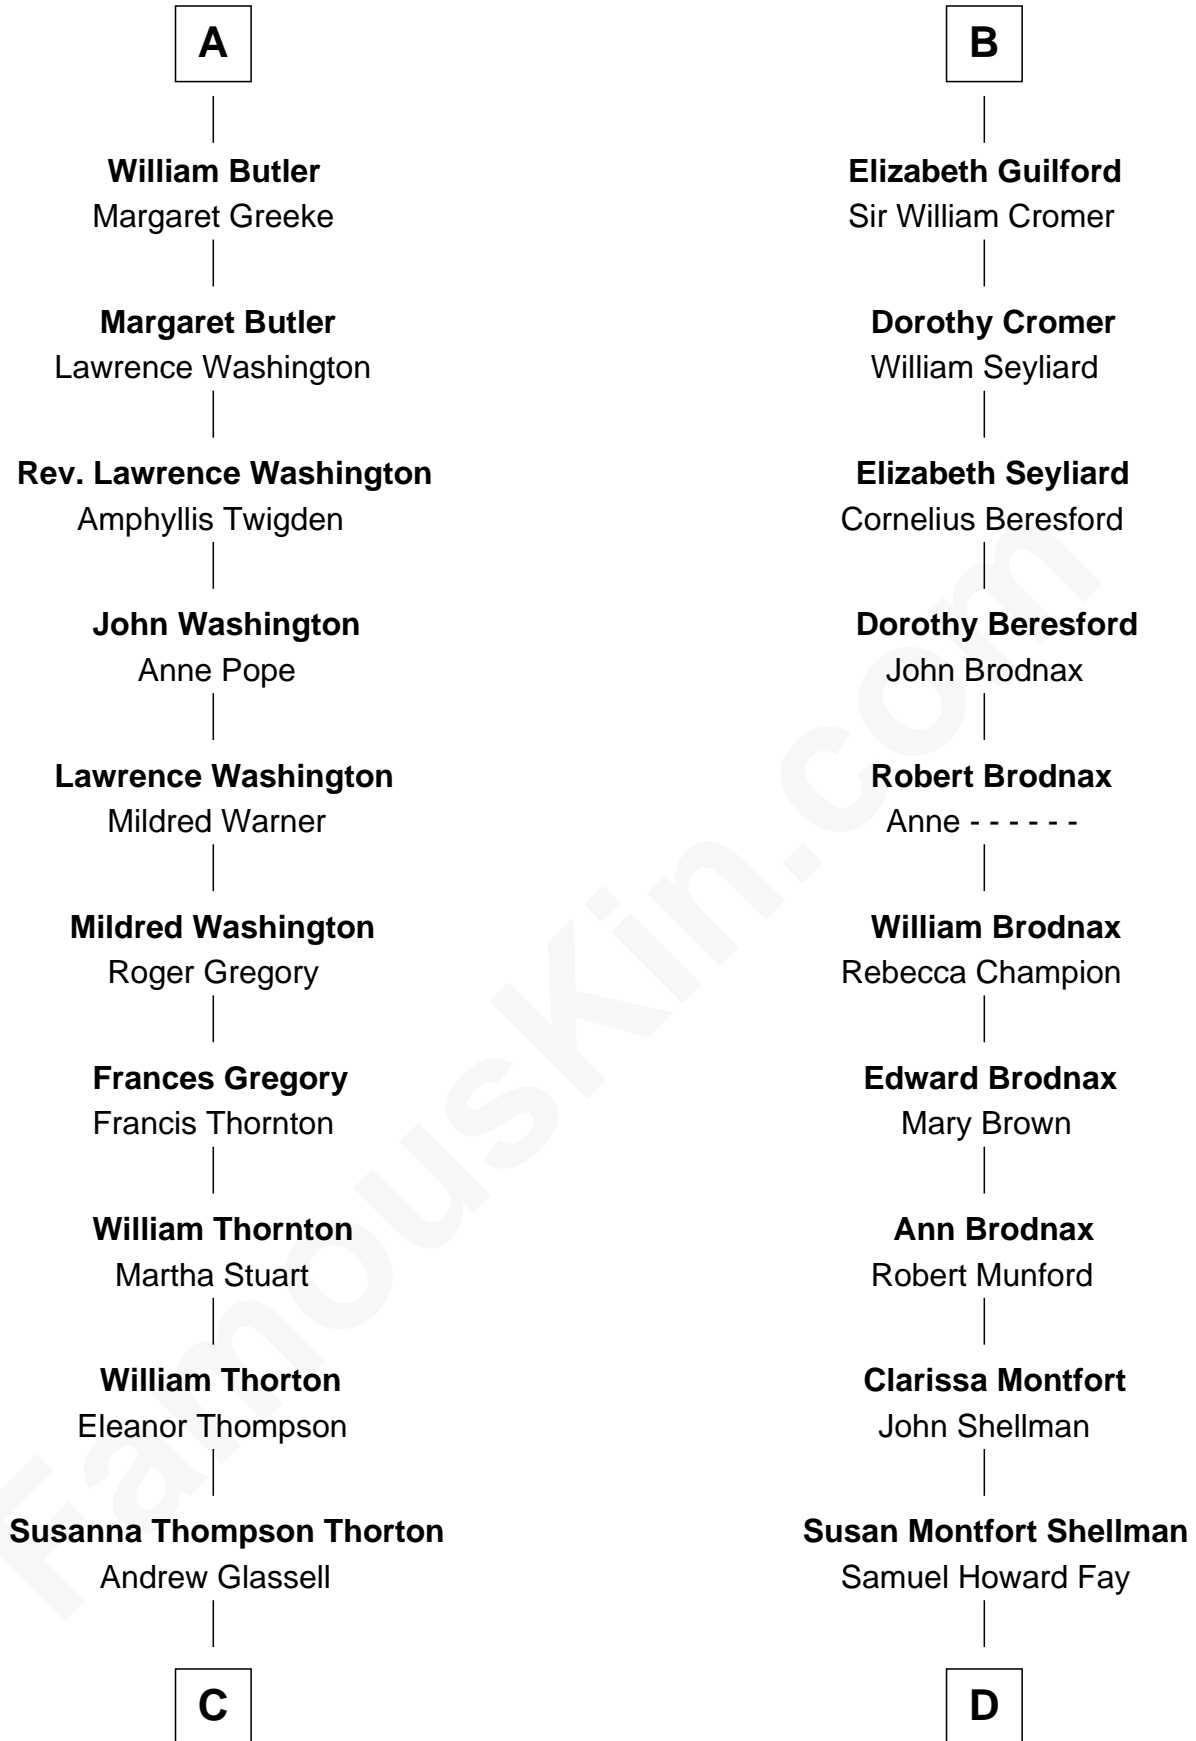

FamousKin.com
Relationship Chart of
General George S. Patton
U.S. Army - World War II

19th cousin 2 times removed of
Jeb Bush
43rd Governor of Florida

Sir Robert de Holland
 Maude la Zouche

C

Susan Thornton Glassell