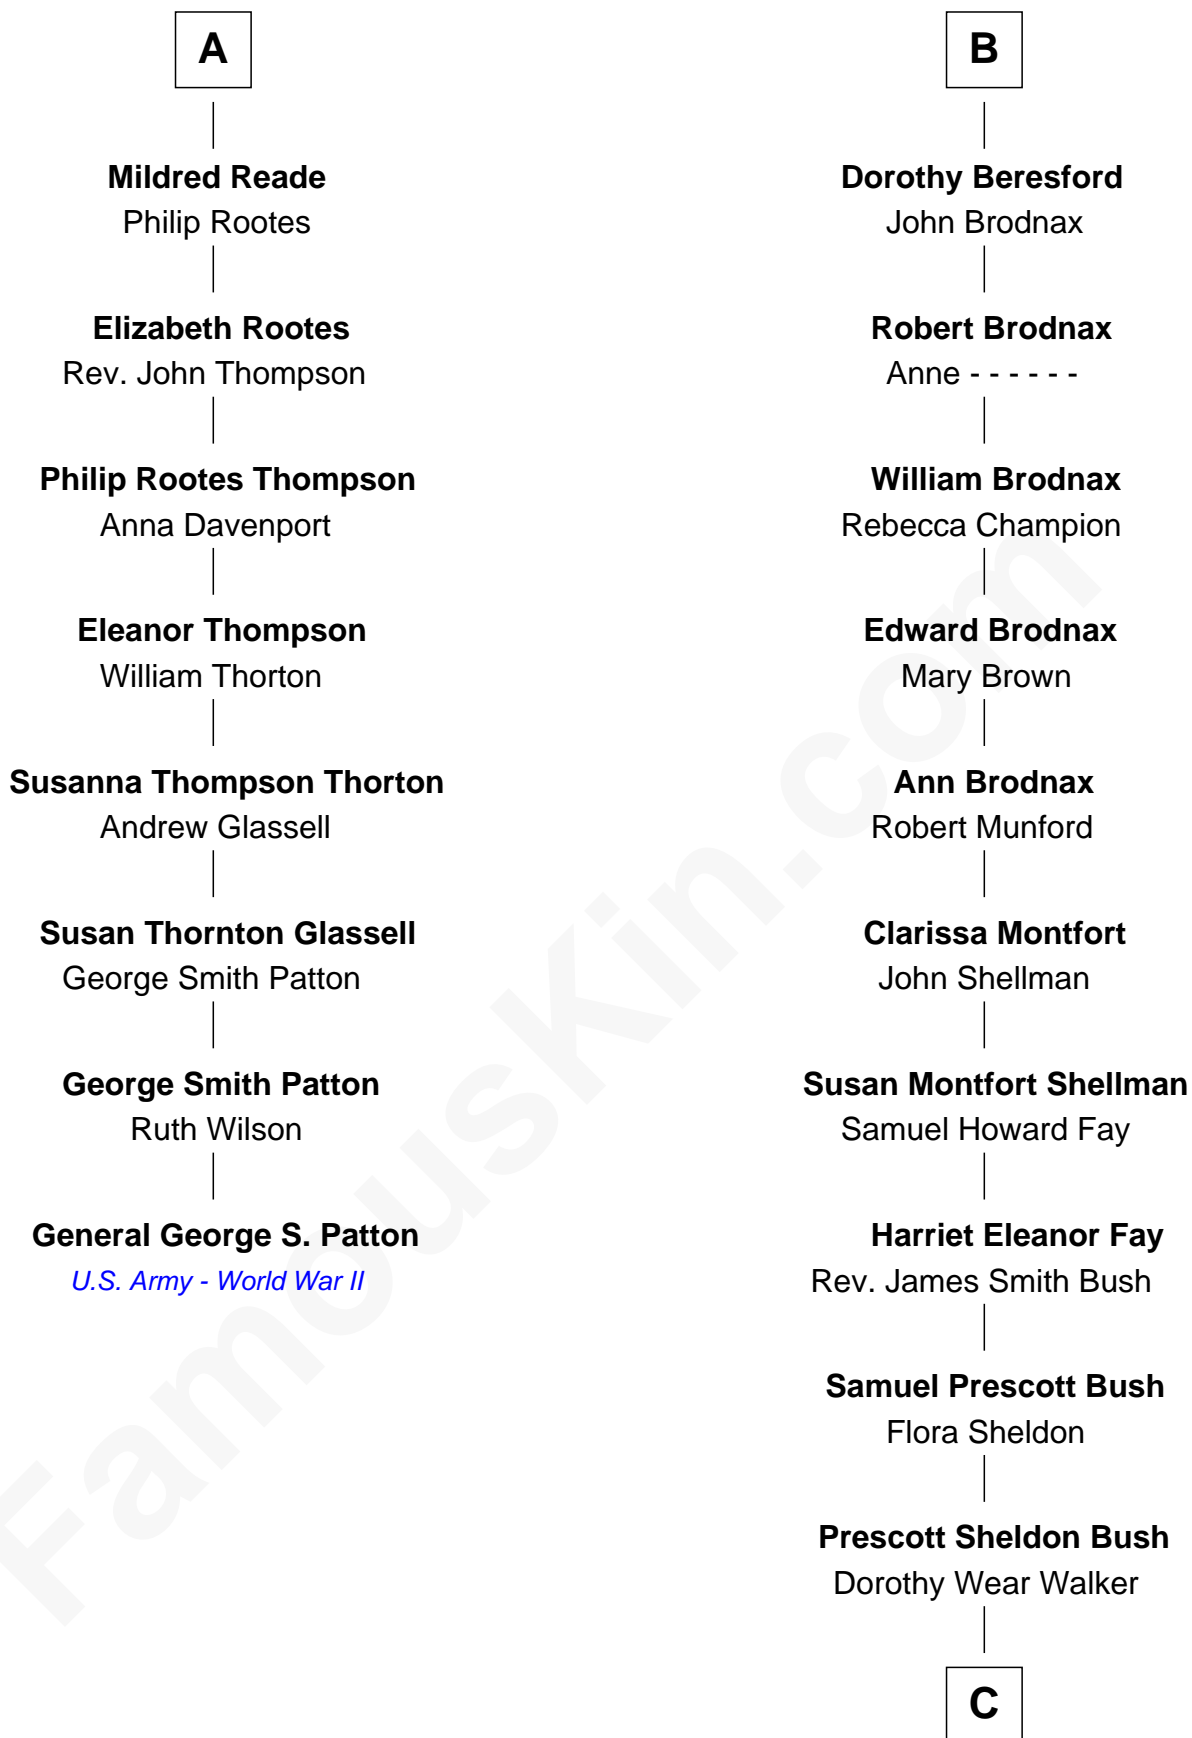

**FamousKin.com**  
**Relationship Chart of**  
**General George S. Patton**  
*U.S. Army - World War II*

**14th cousin 4 times removed of**

**Jeb Bush**  
*43rd Governor of Florida*

**Sir Lionel de Welles**  
 Joan de Waterton

**C**

George Herbert Walker Bush

Barbara Pierce

Jeb Bush

*43rd Governor of Florida*

FamousKin.com