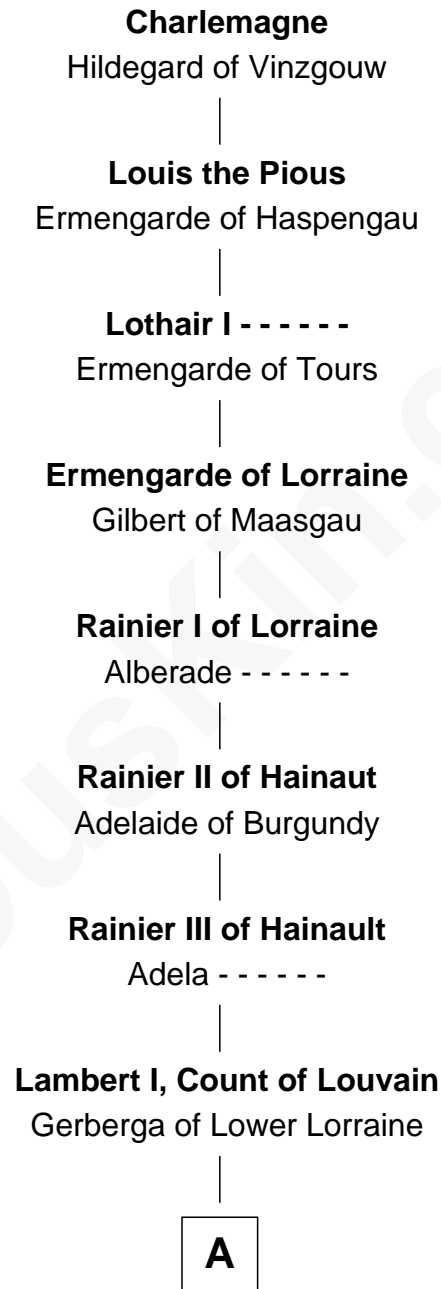

**FamousKin.com**  
**Relationship Chart of**  
**General George S. Patton**

*U.S. Army - World War II*

**34th Great-grandson of**

**Charlemagne**

*King of the Franks*

**A**

**Mathilde of Louvain**  
Eustace I of Boulogne

**Lambert II of Lens**  
Adelaide of Normandy

**Judith of Lens**  
Waltheof II of Northumbria

**Maud of Northumberland**  
David I, King of Scotland

**Henry of Huntingdon**  
Ada de Warenne

**William I, King of Scotland**  
----- Avenal

**Isabel of Scotland**  
Robert de Ros

**Sir William de Ros**  
Lucy FitzPiers

**Sir William de Ros**  
Eustache Fitz Ralph

**Ivetta de Ros**  
Sir Geoffrey le Scrope

**B**

**B**

|  
**Sir Stephen le Scrope**