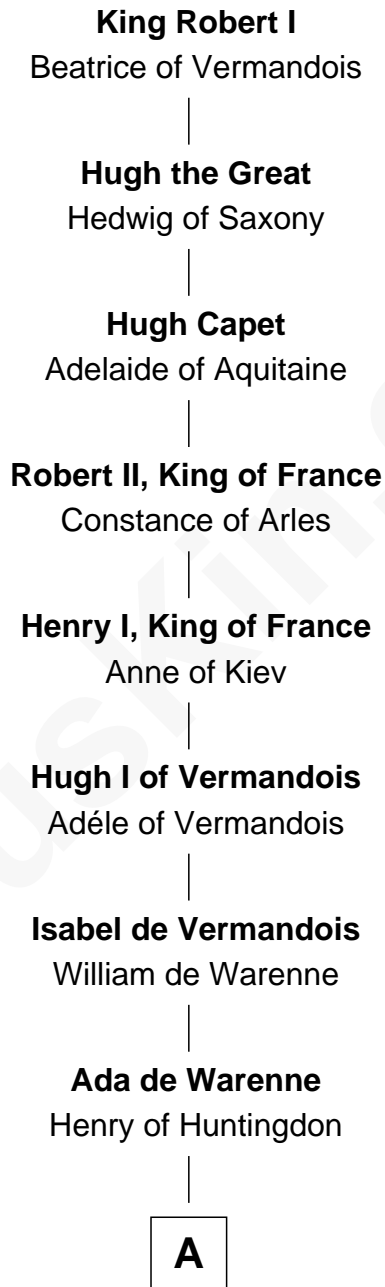

FamousKin.com

Relationship Chart of General George S. Patton

U.S. Army - World War II

29th Great-grandson of

King Robert I

King of France

B

Sir Robert Dymoke

Ann Sparrow

Sir Edward Dymoke

Anne Talboys

Frances Dymoke

Sir Thomas Windebank

Mildred Windebank

Robert Reade

Col. George Reade

Anna Davenport

Eleanor Thompson

William Thorton

C

C

—
Susanna Thompson Thorton

Andrew Glassell

—
Susan Thornton Glassell