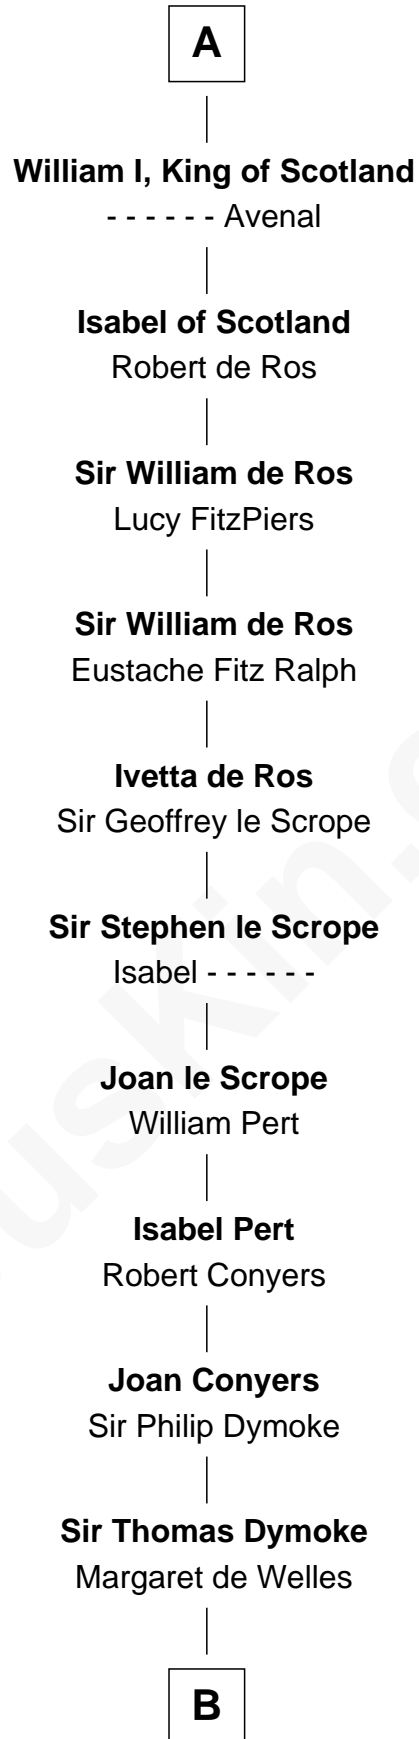

FamousKin.com

Relationship Chart of General George S. Patton

U.S. Army - World War II

29th Great-grandson of

King Robert I

King of France

B

Sir Robert Dymoke

Ann Sparrow

Sir Edward Dymoke

Anne Talboys

Frances Dymoke

Sir Thomas Windebank

Mildred Windebank

Robert Reade

Col. George Reade

Anna Davenport

Eleanor Thompson

William Thorton

C

C

—
Susanna Thompson Thorton

Andrew Glassell

—
Susan Thornton Glassell